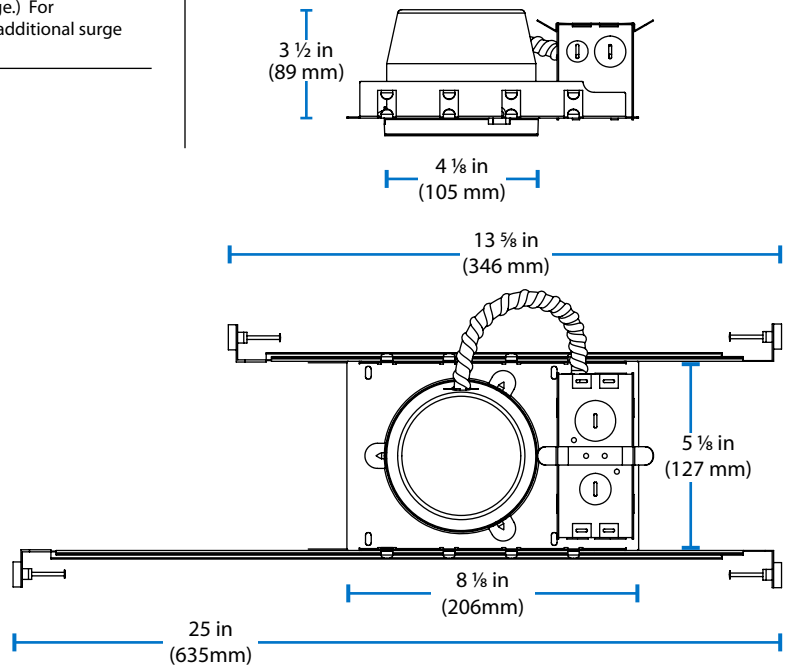

19014A-LED

4" Shallow New Construction Housing

Product Description

The 19014A-LED is a compact and efficient shallow recessed housing, boasting a slim profile of just 3.5 inches, specifically designed for 4" shallow insulated ceilings. This ultra-thin construction is ideal for tight plenum spaces where depth is limited, ensuring easy installation without compromising on performance. With an insulated ceiling rating and an air-tight design, this housing guarantees optimal performance and energy efficiency. Constructed from durable galvanized steel, it offers long-lasting quality. The 19014A-LED features quick-connect wiring for easy installation of LED downlights, along with a pre-installed real nail for straightforward installation on standard wood lumber or engineered wood lumber. Its adjustable bar hangers, ranging from 13-5/8" up to 25", can be repositioned 90 degrees on the plaster frame, providing versatility for various installation needs.

Housing

- Galvanized steel construction. The housing can be removed from the plaster frame to provide access to the junction box

Junction Box

- Listed for through-branch circuit wiring
- Contains one 1-1/8", one 5/8", three 7/8" knockouts, and four Romex pryouts with strain relief
- Quick connect wiring for easy installation

Bar Hanger

- Pre-installed real nail for easy installation for standard wood lumber or engineered wood lumber
- Bar Hanger are adjustable length from 13-5/8" up to 25" and can be repositioned 90 degree on the plaster frame

Project _____

Catalog _____

Type _____

Date _____

IDEAL connector

Swivel Foot upto 90°

Ordering

Ordering Information