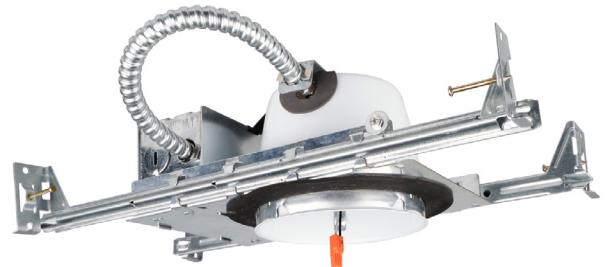

Housing

- Galvanized steel construction. The housing can be removed from the plaster frame to provide access to the junction box

Junction Box

- Listed for through-branch circuit wiring
- Contains one 1-1/8", one 5/8", three 7/8" knockouts, and four Romex pryouts with strain relief
- Quick connect wiring for easy installation

Bar Hanger

- Pre-installed real nail for easy installation for standard wood lumber or engineered wood lumber
- Bar Hanger are adjustable length from 13-5/8" up to 25" and can be repositioned 90 degree on the plaster frame

Listings

- cULus Listed for damp locations
- cULus Listed for feed-through
- Certified under ASTM-E283 for Airtight constructions

Warranty

- 1-year limited system warranty standard
- Warranty does not cover product failure due to an overvoltage event (power surge.) For installations where power surge may be possible, NICOR recommends installing additional surge protection at the electrical distribution panel

Project _____

Catalog _____

Type _____

Date _____