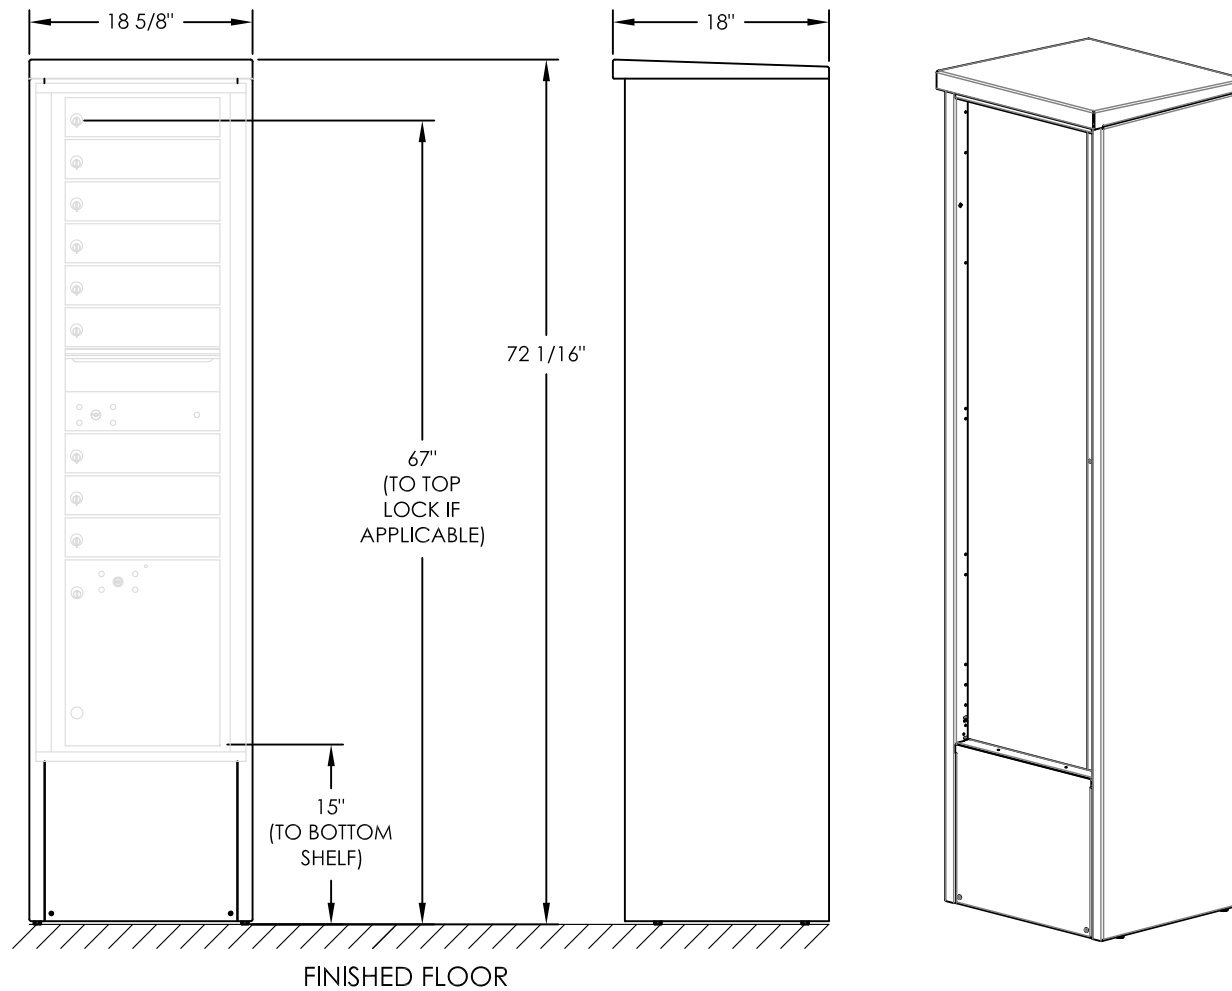

versatile™ 4C Depot, DEP16S

Shown with 4C
for dimensional
reference only.

NOTES:

1. Depot cabinet design ensures compliance with USPS STD-4C mailbox installation regulations.
2. Accommodates all 4C front-loading single-column 16-High modules.
3. Depot cabinet assembled complete in factory.
4. Depot ships complete with 4C front-loading module installed.
5. May be installed outside or inside - see foundation specification details in installation manual.

PRODUCT SERIES: VERSATILE™ 4C DEPOT

FLORENCE
CORPORATION

5935 Corporate Drive • Manhattan, KS 66503
800.275.1747 • www.florencelockers.com

MODEL	DEP16S	REV	-
SCALE	1:16	LAST REV DATE	10/6/2020
DRAWING NUMBER	DEP16SCS	DRAWN BY	NBC