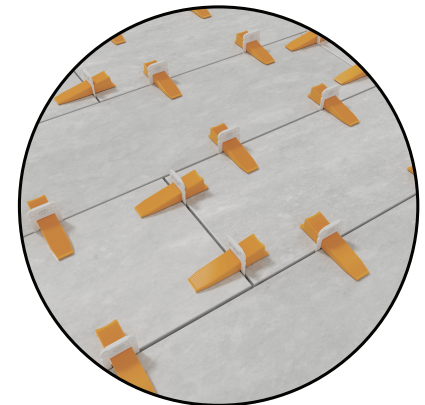

### WEDGES

For Tile up to 1/2" Thick

**LEVEL**  
Notched flat base for maximum adhesive coverage

1/32"  
1 mm

1/16"  
1.5 mm

1/8"  
3 mm

3/16"  
5 mm

**DESIGN**  
Notches on each side of the clip allow clear break well below tile surface

**HOLD**  
Ensures the surface is lippage-free while the mortar dries

SCAN HERE FOR PRODUCT INFO

Lash XL™ is a two-part system that ensures large format tile surfaces are leveled and consistently spaced during installation. The Wedges are used in conjunction with the Leveling Clips (sold separately) to produce even grout lines and align neighboring tile delivering a lippage-free surface. The Leveling Clips are produced in 4 popular grout line widths - 1/32", 1/16", 1/8", and 3/16". For quick and easy removal, Clips are designed to break off below the surface of the tile with a simple kick in the direction of the grout line, or strike of a rubber head mallet. The Wedges can be saved and reused on the next project. Lash XL Tile Leveling System eliminates uneven tiles and delivers professional tile installation results.

## Easy to install and remove!

**1**  
Clean excess thinset along tile edge

**2**  
Insert Clip approximately 2" from each end of the tile

**3**  
Secure wedge into clips to level, align space and hold the tiles

**4**  
Once the mortar sets, break-off in direction of grout line within 24 hours

*Tile Leveling System should be used with a minimum 3/8" depth trowel notch to apply the setting material. Back buttering your tile is always recommended.*