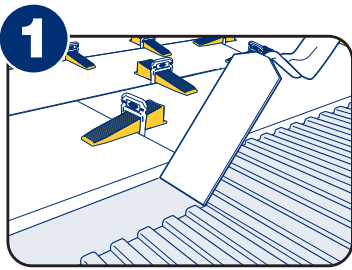

### WEDGES

For Tile up to 1/2" Thick

**LEVEL**  
Notched flat base for maximum adhesive coverage

1/32"  
1 mm

1/16"  
1.5 mm

1/8"  
3 mm

3/16"  
5 mm

**DESIGN**  
Notches on each side of the clip allow clear break well below tile surface

**HOLD**  
Ensures the surface is lippage-free while the mortar dries

SCAN HERE FOR PRODUCT INFO

Lash XL™ is a two-part system that ensures large format tile surfaces are leveled and consistently spaced during installation. The Wedges are used in conjunction with the Leveling Clips (sold separately) to produce even grout lines and align neighboring tile delivering a lippage-free surface. The Leveling Clips are produced in 4 popular grout line widths - 1/32", 1/16", 1/8", and 3/16". For quick and easy removal, Clips are designed to break off below the surface of the tile with a simple kick in the direction of the grout line, or strike of a rubber head mallet. The Wedges can be saved and reused on the next project. Lash XL Tile Leveling System eliminates uneven tiles and delivers professional tile installation results.

## Easy to install and remove!

**1**  
Clean excess thinset along tile edge

**2**  
Insert Clip approximately 2" from each end of the tile

**3**  
Secure wedge into clips to level, align space and hold the tiles

**4**  
Once the mortar sets, break-off in direction of grout line within 24 hours

*Tile Leveling System should be used with a minimum 3/8" depth trowel notch to apply the setting material. Back buttering your tile is always recommended.*