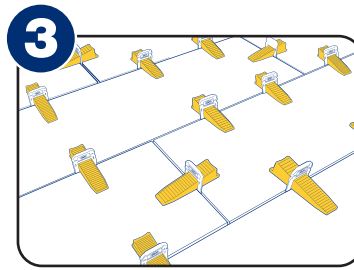

### WEDGES

For Tile up to 1/2" Thick

**LEVEL**  
Notched flat base for maximum adhesive coverage

1/32"  
1 mm

1/16"  
1.5 mm

1/8"  
3 mm

3/16"  
5 mm

**DESIGN**  
Notches on each side of the clip allow clear break well below tile surface

**HOLD**  
Ensures the surface is lippage-free while the mortar dries

SCAN HERE FOR PRODUCT INFO

Lash XL™ is a two-part system that ensures large format tile surfaces are leveled and consistently spaced during installation. The Wedges are used in conjunction with the Leveling Clips (sold separately) to produce even grout lines and align neighboring tile delivering a lippage-free surface. The Leveling Clips are produced in 4 popular grout line widths - 1/32", 1/16", 1/8", and 3/16". For quick and easy removal, Clips are designed to break off below the surface of the tile with a simple kick in the direction of the grout line, or strike of a rubber head mallet. The Wedges can be saved and reused on the next project. Lash XL Tile Leveling System eliminates uneven tiles and delivers professional tile installation results.

## Easy to install and remove!

**1**  
Clean excess thinset along tile edge

**2**  
Insert Clip approximately 2" from each end of the tile

**3**  
Secure wedge into clips to level, align space and hold the tiles

**4**  
Once the mortar sets, break-off in direction of grout line within 24 hours

*Tile Leveling System should be used with a minimum 3/8" depth trowel notch to apply the setting material. Back buttering your tile is always recommended.*