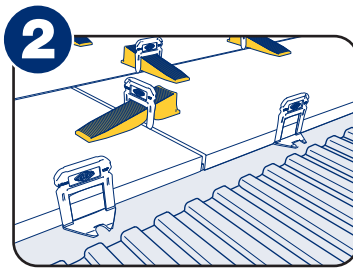

### WEDGES

For Tile up to 1/2" Thick

**LEVEL**  
Notched flat base for maximum adhesive coverage

1/32"  
1 mm

1/16"  
1.5 mm

1/8"  
3 mm

3/16"  
5 mm

**DESIGN**  
Notches on each side of the clip allow clear break well below tile surface

**HOLD**  
Ensures the surface is lippage-free while the mortar dries

SCAN HERE FOR PRODUCT INFO

Lash XL™ is a two-part system that ensures large format tile surfaces are leveled and consistently spaced during installation. The Wedges are used in conjunction with the Leveling Clips (sold separately) to produce even grout lines and align neighboring tile delivering a lippage-free surface. The Leveling Clips are produced in 4 popular grout line widths - 1/32", 1/16", 1/8", and 3/16". For quick and easy removal, Clips are designed to break off below the surface of the tile with a simple kick in the direction of the grout line, or strike of a rubber head mallet. The Wedges can be saved and reused on the next project. Lash XL Tile Leveling System eliminates uneven tiles and delivers professional tile installation results.

## Easy to install and remove!

**1**  
Clean excess thinset along tile edge

**2**  
Insert Clip approximately 2" from each end of the tile

**3**  
Secure wedge into clips to level, align space and hold the tiles

**4**  
Once the mortar sets, break-off in direction of grout line within 24 hours

*Tile Leveling System should be used with a minimum 3/8" depth trowel notch to apply the setting material. Back buttering your tile is always recommended.*