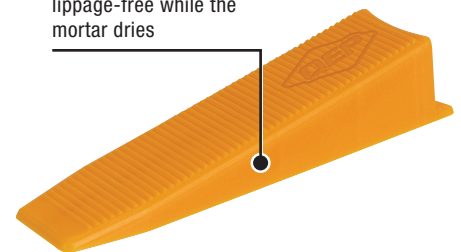

### CLIPS

2-part system (each part sold separately)

### WEDGES

For Tile up to 1/2" Thick

**LEVEL**  
Notched flat base for maximum adhesive coverage

1/32"  
1 mm

1/16"  
1.5 mm

1/8"  
3 mm

3/16"  
5 mm

**DESIGN**  
Notches on each side of the clip allow clear break well below tile surface

**HOLD**  
Ensures the surface is lippage-free while the mortar dries

SCAN HERE FOR PRODUCT INFO

Lash XL™ is a two-part system that ensures large format tile surfaces are leveled and consistently spaced during installation. The Wedges are used in conjunction with the Leveling Clips (sold separately) to produce even grout lines and align neighboring tile delivering a lippage-free surface. The Leveling Clips are produced in 4 popular grout line widths - 1/32", 1/16", 1/8", and 3/16". For quick and easy removal, Clips are designed to break off below the surface of the tile with a simple kick in the direction of the grout line, or strike of a rubber head mallet. The Wedges can be saved and reused on the next project. Lash XL Tile Leveling System eliminates uneven tiles and delivers professional tile installation results.

## Easy to install and remove!

**1**  
Clean excess thinset along tile edge

**2**  
Insert Clip approximately 2" from each end of the tile

**3**  
Secure wedge into clips to level, align space and hold the tiles