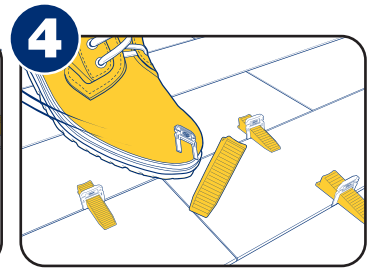

**HOLD**  
Ensures the surface is lippage-free while the mortar dries

SCAN HERE FOR PRODUCT INFO

Lash XL™ is a two-part system that ensures large format tile surfaces are leveled and consistently spaced during installation. The Wedges are used in conjunction with the Leveling Clips (sold separately) to produce even grout lines and align neighboring tile delivering a lippage-free surface. The Leveling Clips are produced in 4 popular grout line widths - 1/32", 1/16", 1/8", and 3/16". For quick and easy removal, Clips are designed to break off below the surface of the tile with a simple kick in the direction of the grout line, or strike of a rubber head mallet. The Wedges can be saved and reused on the next project. Lash XL Tile Leveling System eliminates uneven tiles and delivers professional tile installation results.

## Easy to install and remove!

**1**  
Clean excess thinset along tile edge

**2**  
Insert Clip approximately 2" from each end of the tile

**3**  
Secure wedge into clips to level, align space and hold the tiles

**4**  
Once the mortar sets, break-off in direction of grout line within 24 hours

*Tile Leveling System should be used with a minimum 3/8" depth trowel notch to apply the setting material. Back buttering your tile is always recommended.*