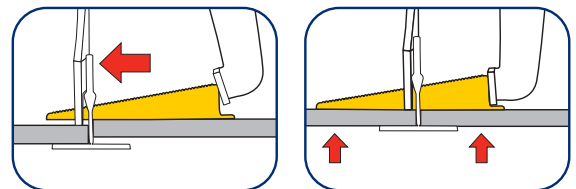

99784 Pro Pliers

PERFORMANCE

Stop pin allows for proper pressure

- Ensure wedges are set properly in the leveling clips every time (one to two clicks)
- Can also be used with the Original LASH® Tile Leveling System and most Tile Leveling Systems