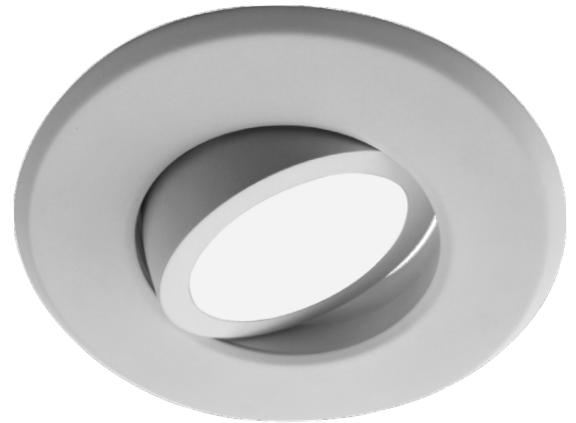

Construction

- Durable stamped steel constructed housing
- Die-cast aluminum heat sink routes heat away from electrical components
- Exterior powder coat finish, with interior high reflective finish
- Available in Black, Nickel, Oil-Rubbed Bronze, and White

Optical System

- Polycarbonate diffuser and reflector cone create a uniform light distribution that reduces glare without sacrificing lumen output

Electrical

- Utilizes high performing LEDs with greater than 90 CRI with an R9 greater than 50
- Dimmable to 10% with most standard dimmers
- Thermally protected, high efficiency Class 2 driver standard
- Operating temperature rating of 0°F to 120°F (-18°C to 49°C)
- Input voltage of 120VAC
- L70 rated for greater than 36,000 hours
- LM-79, LM-80 testing performed in accordance with IESNA standards

Installation

- Compatible with most 5" and 6" recessed housings
- Quick & easy wiring with Quick-Connect port and Edison base socket string adapter (included)
- Installs easily into recessed housings using a torsion spring mounting system (v-springs)
- GU24 socket string available (Part Number: GU24-IDEAL-SKT-STR)

Warranty

- 5-year limited system warranty standard
- Warranty does not cover product failure due to an overvoltage event (power surge)

Project

Catalog

Type

Date