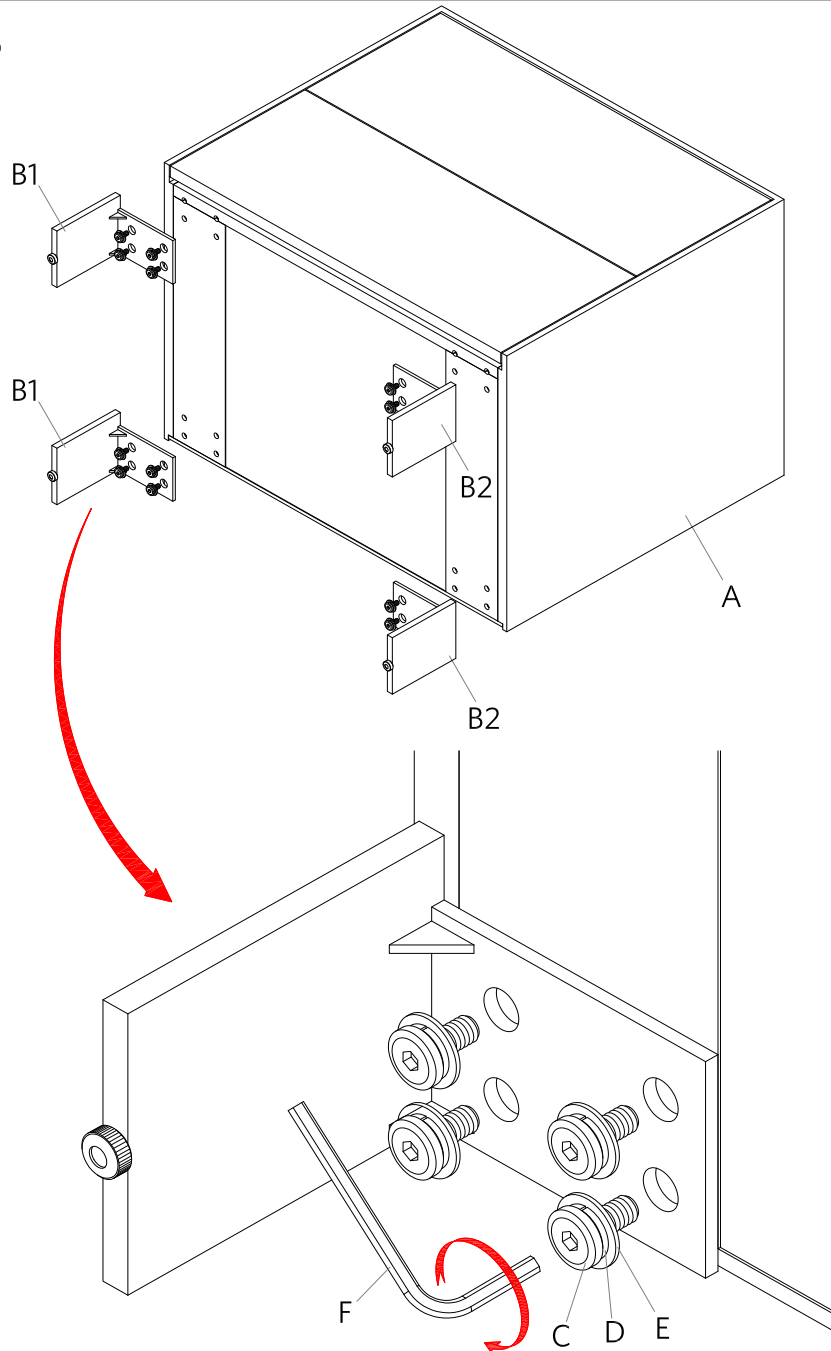

SONDER

LIVING

CARDOSA CLOSED NIGHTSTAND

1

2

A		1
B1		2
B2		2
C	 1/4" x 13/16"	16
D		16
E		16
F		1