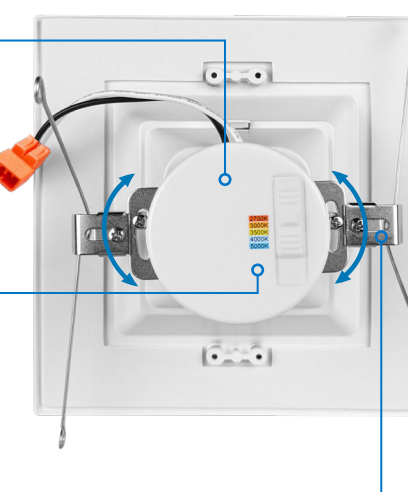

NICOR[®]

RCQ

Square Recessed LED Downlight

RCQ

Square Recessed LED Downlight

The RCQ Square Recessed LED Downlight Series provides an economical and practical solution for transitioning from traditional lighting to a durable, energy-efficient LED system. This improved design delivers incredible color accuracy with 90+ CRI and an R9 >50 for true color rendering in any setting. The RCQ is available in both 4" and 6" sizes and fits most recessed housings for a seamless retrofit installation in both indoor and outdoor applications. It's perfect for residential, commercial, and retail applications that require something a bit different from ordinary downlights. The RCQ delivers exceptional functionality while enhancing the aesthetic appeal of any space.

Dimensions

FEATURES

Integrated Driver

Low profile integrated driver allows the use of shallow housings.

Effortless Installation

Quick and easy installation with quick connector

Selectable CCTs

Easily change the color temperature from warm white (2700K) to daylight (5000K) or any setting in-between, with 3000K as default.

Perfect Alignment Made Easy

6" adjustable bracket ensures seamless square retrofit alignment with walls.

Durable Construction

Rust-free die cast flange ensures lasting, corrosion-resistant performance for indoor & outdoor use.