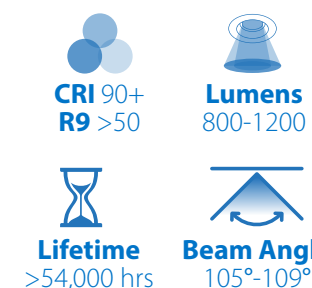

Ordering Information

Series	Version	Voltage	CCTs	CRI	Finish
RCQ4 (4")	1	120	S (Select: 27K/30K/35K/40K/50K)	9 (90)	WH (White)
RCQ6 (6")					

Example: RCQ61120S9WH

Specifications and dimensions subject to change without notice. Please refer to the website for the most up-to-date information.