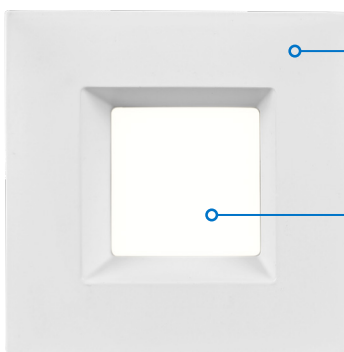

NICOR[®]

RCQ

Square Recessed LED Downlight

RCQ

Square Recessed LED Downlight

The RCQ Square Recessed LED Downlight Series provides an economical and practical solution for transitioning from traditional lighting to a durable, energy-efficient LED system. This improved design delivers incredible color accuracy with 90+ CRI and an R9 >50 for true color rendering in any setting. The RCQ is available in both 4" and 6" sizes and fits most recessed housings for a seamless retrofit installation in both indoor and outdoor applications. It's perfect for residential, commercial, and retail applications that require something a bit different from ordinary downlights. The RCQ delivers exceptional functionality while enhancing the aesthetic appeal of any space.

Dimensions

FEATURES

Integrated Driver

Low profile integrated driver allows the use of shallow housings.

Effortless Installation

Quick and easy installation with quick connector

Selectable CCTs

Easily change the color temperature from warm white (2700K) to daylight (5000K) or any setting in-between, with 3000K as default.

Perfect Alignment Made Easy

6" adjustable bracket ensures seamless square retrofit alignment with walls.

Durable Construction

Rust-free die cast flange ensures lasting, corrosion-resistant performance for indoor & outdoor use.