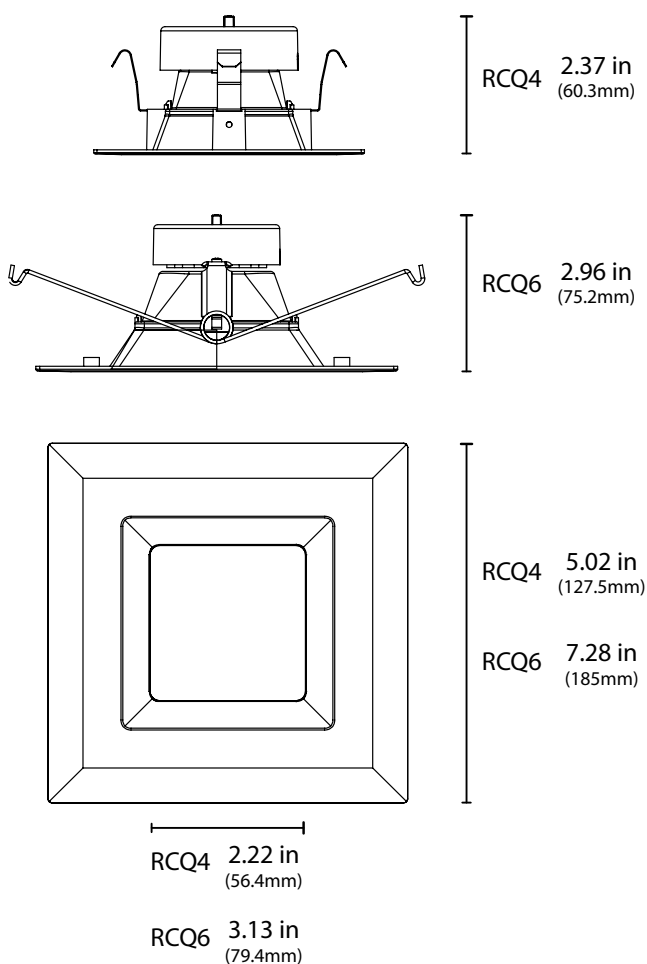

NICOR[®]

RCQ

Square Recessed LED Downlight

RCQ

Square Recessed LED Downlight

The RCQ Square Recessed LED Downlight Series provides an economical and practical solution for transitioning from traditional lighting to a durable, energy-efficient LED system. This improved design delivers incredible color accuracy with 90+ CRI and an R9 >50 for true color rendering in any setting. The RCQ is available in both 4" and 6" sizes and fits most recessed housings for a seamless retrofit installation in both indoor and outdoor applications. It's perfect for residential, commercial, and retail applications that require something a bit different from ordinary downlights. The RCQ delivers exceptional functionality while enhancing the aesthetic appeal of any space.

Dimensions

FEATURES

Integrated Driver

Low profile integrated driver allows the use of shallow housings.

Effortless Installation

Quick and easy installation with quick connector

Selectable CCTs

Easily change the color temperature from warm white (2700K) to daylight (5000K) or any setting in-between, with 3000K as default.

Perfect Alignment Made Easy

6" adjustable bracket ensures seamless square retrofit alignment with walls.

Durable Construction

Rust-free die cast flange ensures lasting, corrosion-resistant performance for indoor & outdoor use.