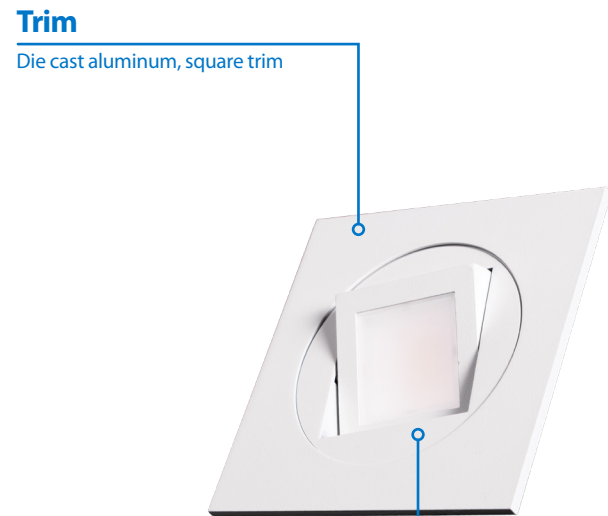

NICOR[®] | LED

4" Multi-Adjustable Recessed **LED** Downlight
DQR4MA

Adjusts to Fit Your Life

DQR4MA

4" Multi-Adjustable Recessed LED Downlight

The DQR4MA multi-adjustable series is a modern, square architectural solution for both new construction and retrofit lighting of residential, commercial, and retail spaces. This multi-adjustable downlight can be fully rotated (359°) and pivoted (±30°) making it a very flexible option for wall wash and sloped ceilings. For precise aiming, the DQR4MA is easily adjusted from below the ceiling. The use of high efficiency LED technology to balance color for natural white light, exceptional color rendering of greater than 90 CRI, and high efficacy make this luminaire an ideal choice for homes, showrooms, conference rooms, corridors and other commercial spaces.

Finish
Matte white powder coat finish

Edison Base Socket String
Ships with Edison base socket string for retrofit installation

Polystyrene Diffuser
Polystyrene diffuser creates uniform light distribution that reduces glare without sacrificing lumen output.

Construction
Die cast aluminum housing
Low profile integrated driver allows for use in shallow housings

Optical System
Polystyrene diffuser creates uniform light distribution that reduces glare without sacrificing lumen output