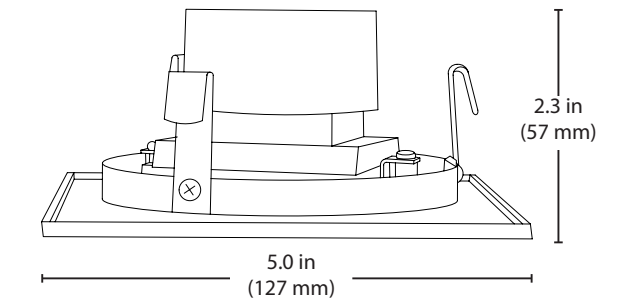

Performance Data			
Model Number	Lumens	Watts	Lumens/Watt
DQR4MA11202K	669	8.9	75.2
DQR4MA11203K	688	8.9	77.3
DQR4MA11204K	706	8.9	79.3
DQR4MA11205K	721	8.9	81.0

Ordering Information				
Series	Version	Voltage	CCT's	Finish
DQR4MA	1	120 (120V)	2K (2700 K)	WH (White)
			3K (3000 K)	
			4K (4000 K)	
			5K (5000 K)	

Example: DQR4MA11203KWH

Specifications and dimensions subject to change without notice. Please go to nicorlighting.com for the most up-to-date information.