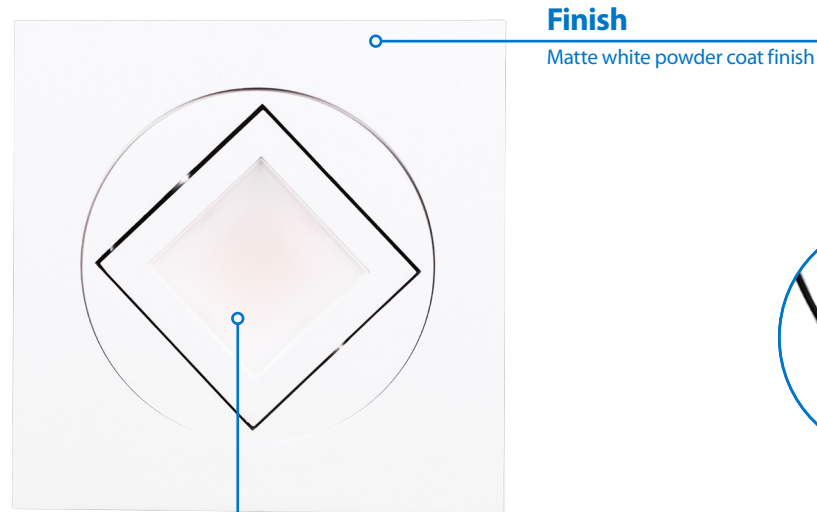

NICOR[®] | LED

4" Multi-Adjustable Recessed **LED** Downlight
DQR4MA

Adjusts to Fit Your Life

DQR4MA

4" Multi-Adjustable Recessed LED Downlight

The DQR4MA multi-adjustable series is a modern, square architectural solution for both new construction and retrofit lighting of residential, commercial, and retail spaces. This multi-adjustable downlight can be fully rotated (359°) and pivoted (±30°) making it a very flexible option for wall wash and sloped ceilings. For precise aiming, the DQR4MA is easily adjusted from below the ceiling. The use of high efficiency LED technology to balance color for natural white light, exceptional color rendering of greater than 90 CRI, and high efficacy make this luminaire an ideal choice for homes, showrooms, conference rooms, corridors and other commercial spaces.

Finish
Matte white powder coat finish

Edison Base Socket String
Ships with Edison base socket string for retrofit installation

Polystyrene Diffuser
Polystyrene diffuser creates uniform light distribution that reduces glare without sacrificing lumen output.

Construction
Die cast aluminum housing
Low profile integrated driver allows for use in shallow housings

Optical System
Polystyrene diffuser creates uniform light distribution that reduces glare without sacrificing lumen output