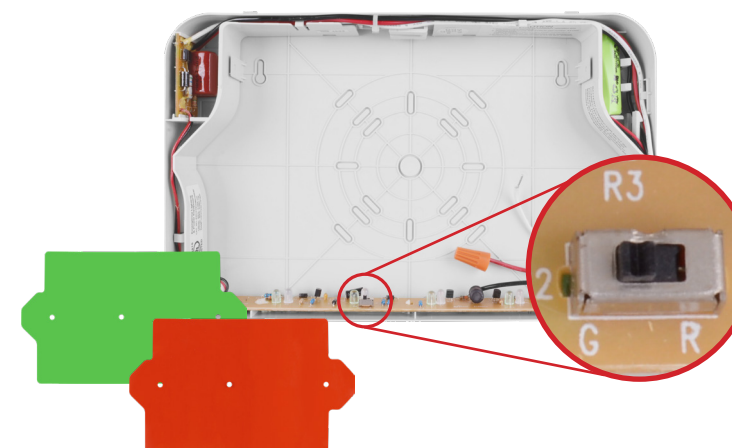

## APPLICATIONS

The EXL1-Select LED Emergency Exit Sign features field-selectable red and green lettering. With included templates for both colors, simply install the preferred slide color and flip the LED switch inside to match. The EXL1 is offered in white and features a universal mounting bracket for simple installation anywhere. An integrated Ni-MH battery with low-voltage disconnect provides 90-minute emergency operation and includes a built-in test button. The EXL1-Select is the ideal low-energy choice for multifamily, commercial, and retail settings.

### Installation

- Universal mounting plate with EZ quick connect

### Dimensions

## FEATURES

The EXL1-Select features an LED indicator light with push-button test switch

The EXL1-Select features field-selectable Red and Green lettering