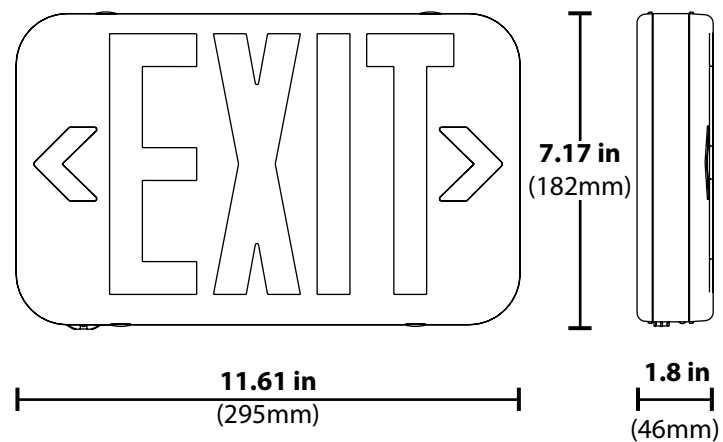

### Construction

- Injection molded thermoplastic ABS housing
- UL-94 V-0 flame rating - Flame Retardant
- Field-Selectable Red and Green LED light and lettering
- 6" letter height with 3/4" stroke
- Supplied with faceplates for single or double face configuration

### Dimensions