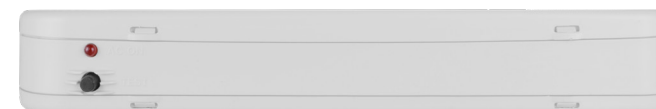

FEATURES

The EXL1-Select features an LED indicator light with push-button test switch