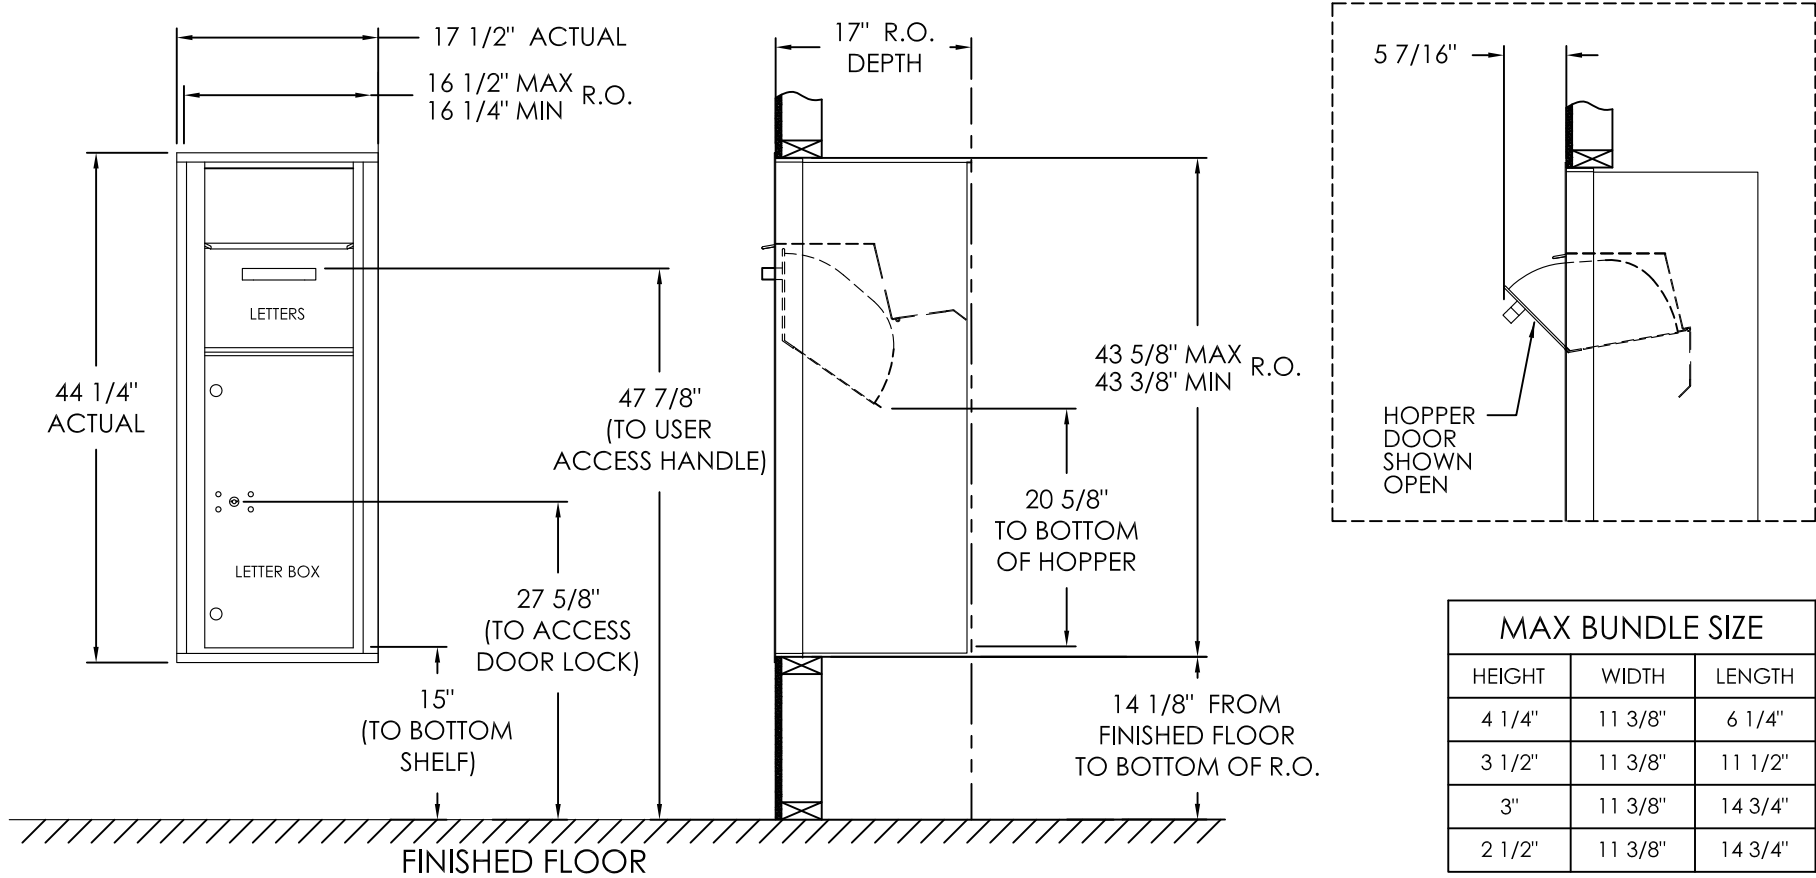

versatile™ 4C Collection Box, 4C12S-HOP

MAX BUNDLE SIZE		
HEIGHT	WIDTH	LENGTH
4 1/4"	11 3/8"	6 1/4"
3 1/2"	11 3/8"	11 1/2"
3"	11 3/8"	14 3/4"
2 1/2"	11 3/8"	14 3/4"

NOTES:

1. 4C Collection boxes are USPS Approved.
2. Module may be recessed, surface, or pedestal mounted and coordinates with Florence versatile™ 4C mailbox modules, see installation manual for details.
3. Collection Box compartment size is 20 5/8" H x 12" W x 15"D.
4. Fixed top panel is for security purposes and is not usable.

PRODUCT SERIES: VERSATILE™ 4C COLLECTION BOX

FLORENCE
CORPORATION

5935 Corporate Drive • Manhattan, KS 66503
 800.275.1747 • www.florencemailboxes.com

MODEL 4C12S-HOP	REV F
SCALE NONE	LAST REV DATE 07/02/19
DRAWING NUMBER 4C12S-HOPCS	DRAWN BY RAK