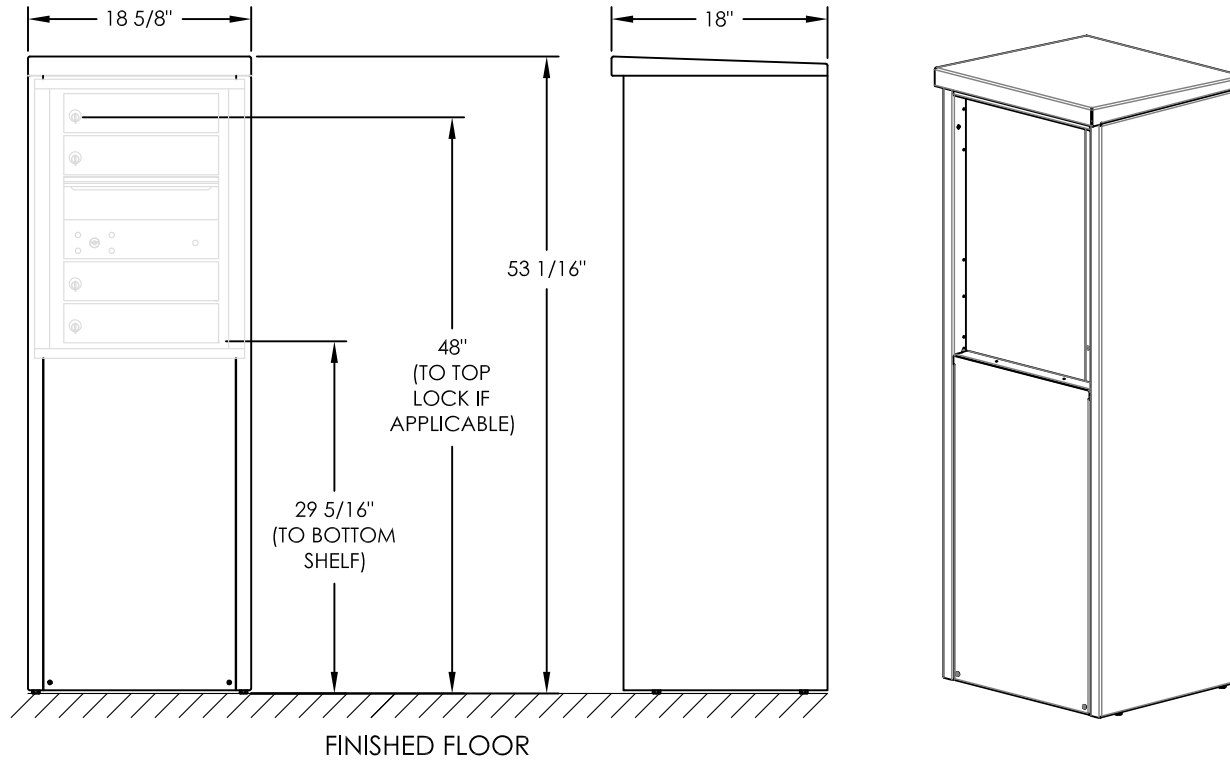

versatile™ 4C Depot, DEP06S

Shown with 4C
for dimensional
reference only.

NOTES:

1. Depot cabinet design ensures compliance with USPS STD-4C mailbox installation regulations.
2. Accommodates all 4C front-loading single-column 6-High modules.
3. Depot cabinet assembled complete in factory.
4. Depot ships complete with 4C front-loading module installed.
5. May be installed outside or inside - see foundation specification details in installation manual.

PRODUCT SERIES: VERSATILE™ 4C DEPOT	
FLORENCE CORPORATION	MODEL DEP06S REV -
5935 Corporate Drive • Manhattan, KS 66503 800.275.1747 • www.florencelockers.com	SCALE 1:16 LAST REV DATE 10/6/2020
DRAWING NUMBER DEP06SCS	DRAWN BY NBC