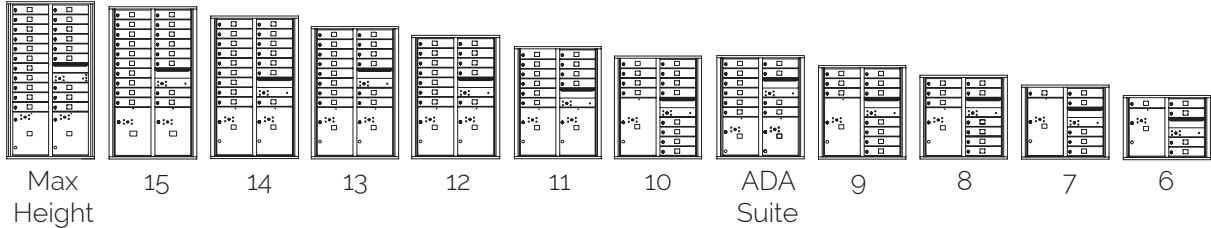

versatile™ 4C MAILBOX SUITES OVERVIEW

HEIGHT OPTIONS Numbers below units indicate "Number of Doors High"