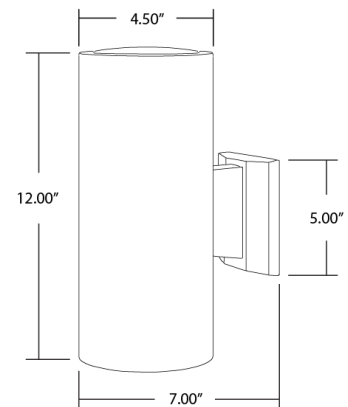

50102

12" Outdoor Up/Down Wall-Mount

Product Description

The 50102 Series Decorative Outdoor Up/Down Wall-Mount is constructed from die-cast aluminum with a weather-resistant finish. The architectural design is perfect for the most demanding exterior styles, ranging from traditional to modern applications. The 50102 Series cylinder light features an up and down light, perfect for entrances, courtyards, decks, columns, and porches of all styles. The commercial grade quality also makes this light suitable for office buildings, schools, stairways, and other complexes. Choose between bronze, black, or white powder coated finishes.

Construction

- Die-cast aluminum construction
- UV-stabilized powder-coat finish
- 4.5" bulb aperture

Electrical

- Requires two R30/PAR30 or BR30 bulbs rated up to 75W (max) each
- Input voltage of 120VAC
- E26 medium socket base

Finish

- Bronze (50102BA)
- Black (50102BK)
- White (50102WH)

Installation

- Fixture mounts flush to wall
- 5" integrated mounting base
- Fits standard 4" junction boxes
- Includes all hardware necessary for installation

Listings

- UL Certified
- Wet-Location rated

Warranty

- 1-year limited system warranty standard
- Warranty does not cover product failure due to an overvoltage event (power surge)

Project _____

Catalog _____

Type _____

Date _____

Ordering Information

Catalog Number	Trim Color
50102WH	White
50102BK	Black
50102BA	Bronze