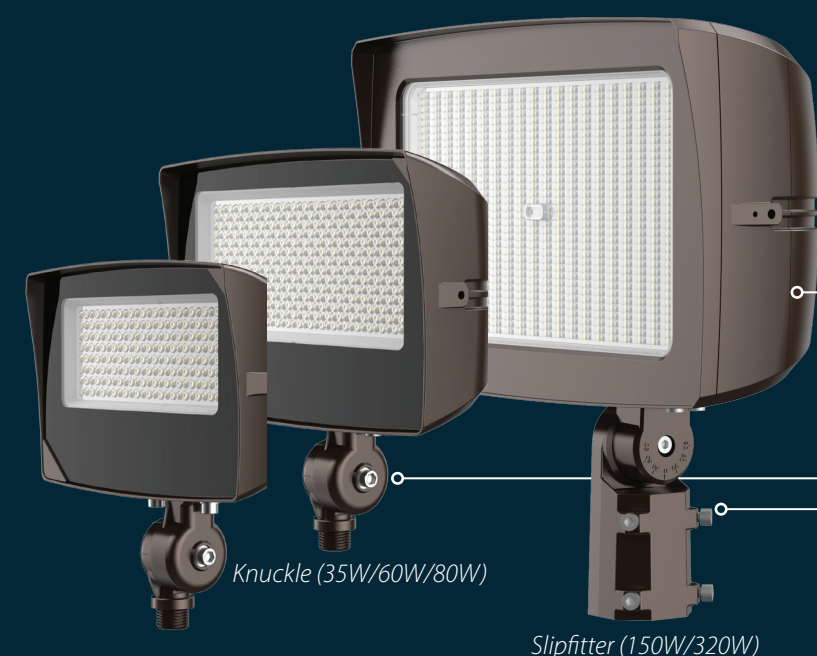

NICOR®

OFL4

LED Flood Light

OFL4

LED Flood Light

Introducing the upgraded OFL4 Flood Light, a pinnacle of high-performance illumination that redefines outdoor lighting. With a traditional, deep form, it offers high efficiency with a versatile offering in one body. It's constructed using the latest in LED technology, providing selectable wattage, color temperature, and beam throw options via an integrated switch. The OFL4 features a die-cast aluminum housing with a UV-stabilized powder-coat finish, and stainless-steel hardware for protection against the elements, ensuring long-lasting durability. The impact-resistant polycarbonate lens provides further protection while maintaining uniform light dispersion, enhanced by three options of beam distribution pattern and a high CRI value for vivid clarity. The OFL4 includes a pre-installed knuckle or slipfitter arm (150W and 320W fixtures will have the slipfitter) and a trunnion mount to suit your installation preference. Effortlessly improve landscapes, signage, facades, pathways, and open spaces with the OFL4, where superior lighting and versatility converge.

Dimensions

FEATURES

Versatile Precision Lighting

Adjustable wattage, color temperature, and beam throw options via integral switches located on the back.

Select the Perfect Light

The OFL LED flood light offers selectable wattage and color temperatures, ranging from warm white to daylight, for customized illumination.

Angle Switch Plug

Provides 3 different beam throws for different applications.

- CRI** 80
- Lumens** 2119-48136
- Lifetime** >50,000 hrs
- Beam Angle** 5H5V / 6H6V / 7H6V

Rugged & Weather-Resistant

Die-cast aluminum housing, UV-stabilized finish, and IP65 rating ensure durability in harsh conditions.

Versatile & Easy Installation

Multiple mounting options, including a pre-installed knuckle or slipfitter arm (based on wattage), trunnion mount, and U-bracket, provide flexibility for various project needs.