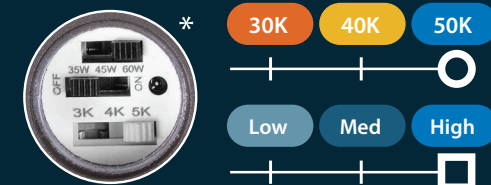

NICOR®

OFL4

LED Flood Light

OFL4

LED Flood Light

Introducing the upgraded OFL4 Flood Light, a pinnacle of high-performance illumination that redefines outdoor lighting. With a traditional, deep form, it offers high efficiency with a versatile offering in one body. It's constructed using the latest in LED technology, providing selectable wattage, color temperature, and beam throw options via an integrated switch. The OFL4 features a die-cast aluminum housing with a UV-stabilized powder-coat finish, and stainless-steel hardware for protection against the elements, ensuring long-lasting durability. The impact-resistant polycarbonate lens provides further protection while maintaining uniform light dispersion, enhanced by three options of beam distribution pattern and a high CRI value for vivid clarity. The OFL4 includes a pre-installed knuckle or slipfitter arm (150W and 320W fixtures will have the slipfitter) and a trunnion mount to suit your installation preference. Effortlessly improve landscapes, signage, facades, pathways, and open spaces with the OFL4, where superior lighting and versatility converge.

Dimensions

FEATURES

Versatile Precision Lighting

Adjustable wattage, color temperature, and beam throw options via integral switches located on the back.

Select the Perfect Light

The OFL LED flood light offers selectable wattage and color temperatures, ranging from warm white to daylight, for customized illumination.

Angle Switch Plug

Provides 3 different beam throws for different applications.

- CRI** 80
- Lumens** 2119-48136
- Lifetime** >50,000 hrs
- Beam Angle** 5H5V / 6H6V / 7H6V

Rugged & Weather-Resistant

Die-cast aluminum housing, UV-stabilized finish, and IP65 rating ensure durability in harsh conditions.

Ordering Information						Example: OFL4035SUS8BZ
Series	Version	Wattage	Voltage	CCTs	CRI	Finish
OFL	4	035S	U (120-277V)	S (30K/40K/50K)	8 (80)	BZ (Bronze)
		060S				WH (White)
		080S				
		150S				
		320S				