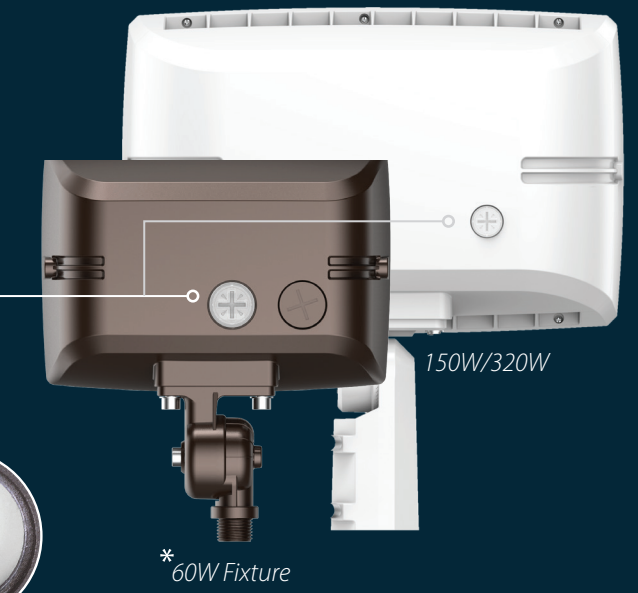

NICOR®

OFL4

LED Flood Light

OFL4

LED Flood Light

Introducing the upgraded OFL4 Flood Light, a pinnacle of high-performance illumination that redefines outdoor lighting. With a traditional, deep form, it offers high efficiency with a versatile offering in one body. It's constructed using the latest in LED technology, providing selectable wattage, color temperature, and beam throw options via an integrated switch. The OFL4 features a die-cast aluminum housing with a UV-stabilized powder-coat finish, and stainless-steel hardware for protection against the elements, ensuring long-lasting durability. The impact-resistant polycarbonate lens provides further protection while maintaining uniform light dispersion, enhanced by three options of beam distribution pattern and a high CRI value for vivid clarity. The OFL4 includes a pre-installed knuckle or slipfitter arm (150W and 320W fixtures will have the slipfitter) and a trunnion mount to suit your installation preference. Effortlessly improve landscapes, signage, facades, pathways, and open spaces with the OFL4, where superior lighting and versatility converge.

Dimensions

FEATURES

Versatile Precision Lighting

Adjustable wattage, color temperature, and beam throw options via integral switches located on the back.

Select the Perfect Light

The OFL LED flood light offers selectable wattage and color temperatures, ranging from warm white to daylight, for customized illumination.

Angle Switch Plug

Provides 3 different beam throws for different applications.

- CRI** 80
- Lumens** 2119-48136
- Lifetime** >50,000 hrs
- Beam Angle** 5H5V / 6H6V / 7H6V

Rugged & Weather-Resistant

Die-cast aluminum housing, UV-stabilized finish, and IP65 rating ensure durability in harsh conditions.

Versatile & Easy Installation

Multiple mounting options, including a pre-installed knuckle or slipfitter arm (based on wattage), trunnion mount, and U-bracket, provide flexibility for various project needs.