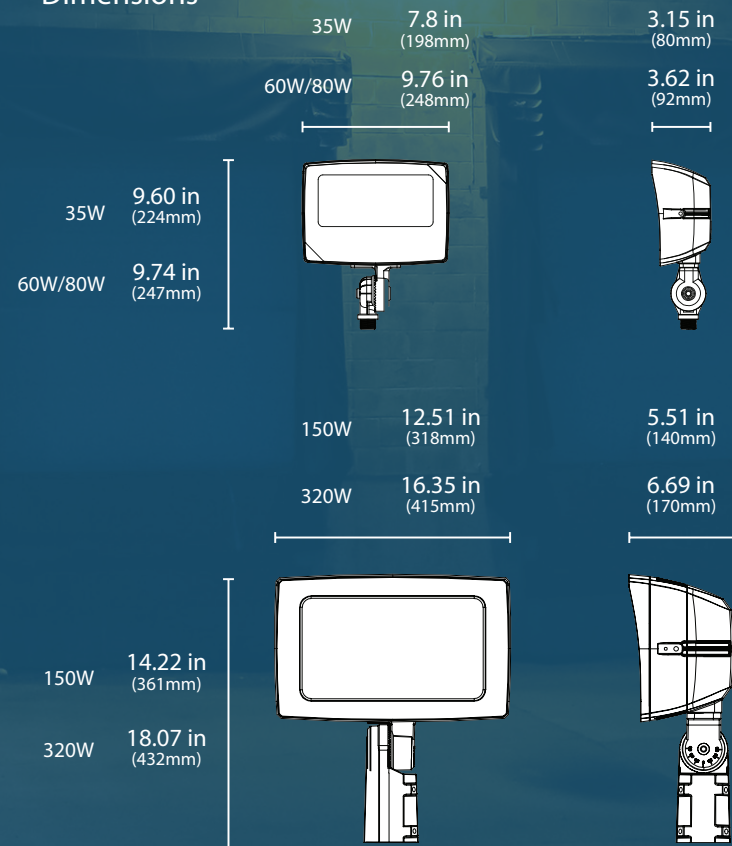

NICOR®

OFL4

LED Flood Light

OFL4

LED Flood Light

Introducing the upgraded OFL4 Flood Light, a pinnacle of high-performance illumination that redefines outdoor lighting. With a traditional, deep form, it offers high efficiency with a versatile offering in one body. It's constructed using the latest in LED technology, providing selectable wattage, color temperature, and beam throw options via an integrated switch. The OFL4 features a die-cast aluminum housing with a UV-stabilized powder-coat finish, and stainless-steel hardware for protection against the elements, ensuring long-lasting durability. The impact-resistant polycarbonate lens provides further protection while maintaining uniform light dispersion, enhanced by three options of beam distribution pattern and a high CRI value for vivid clarity. The OFL4 includes a pre-installed knuckle or slipfitter arm (150W and 320W fixtures will have the slipfitter) and a trunnion mount to suit your installation preference. Effortlessly improve landscapes, signage, facades, pathways, and open spaces with the OFL4, where superior lighting and versatility converge.

Dimensions

FEATURES

Versatile Precision Lighting

Adjustable wattage, color temperature, and beam throw options via integral switches located on the back.

Select the Perfect Light

The OFL LED flood light offers selectable wattage and color temperatures, ranging from warm white to daylight, for customized illumination.

Angle Switch Plug

Provides 3 different beam throws for different applications.

- CRI** 80
- Lumens** 2119-48136
- Lifetime** >50,000 hrs
- Beam Angle** 5H5V / 6H6V / 7H6V

Rugged & Weather-Resistant

Die-cast aluminum housing, UV-stabilized finish, and IP65 rating ensure durability in harsh conditions.

Versatile & Easy Installation

Multiple mounting options, including a pre-installed knuckle or slipfitter arm (based on wattage), trunnion mount, and U-bracket, provide flexibility for various project needs.