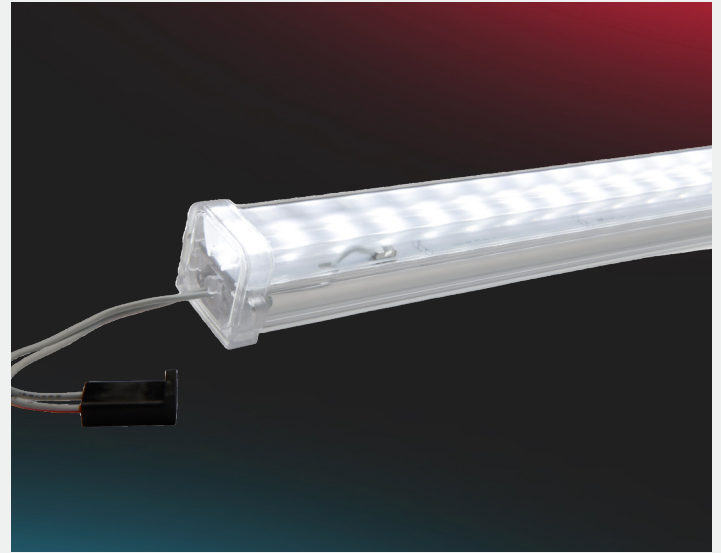

Total Reliability

To ensure every Tetra® EdgeLine installation will operate brilliantly for years, we perform the most extensive, stringent testing in the industry. We test the LED, water and dust ingress protection, sub-system and complete system at our in-house and independent laboratories around the world. Validation of our designs, components, products and processes include high temperature, high humidity and accelerated life testing.