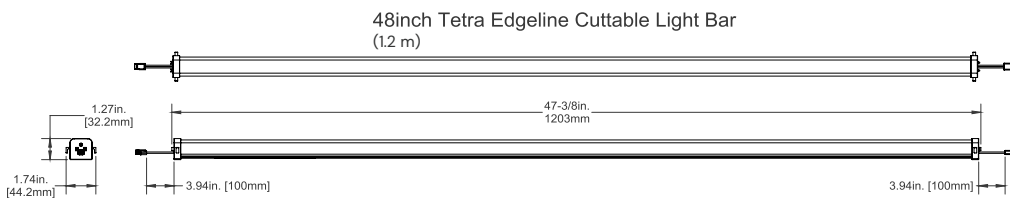

## Tetra® EdgeLine Features

- Maximizes coverage through wide, uniform symmetric light distribution, with no scalloping
- Extruded plastic design protects against moisture, dust and damage
- Functions in hot and cold climates: -40°C to 60°C (-40°F to 140°F)
- 50,000-hour rated life
- Field cuttable every 3 in (75 mm) for custom sizes with no waste
- Color Temperature: 6500K
- Size: 4 ft (1.2 m)

## Tetra® EdgeLine Specifications

- Wide, symmetric beam angle
- Efficacy: 156 lm/W
- 24 Volt DC, Class 2 (UL), Class III (IEC)
- IP66 and Damp rated
- 10-year limited warranty

## Mechanical Outline

Dimensions in (inches). Metric equivalent in m and mm