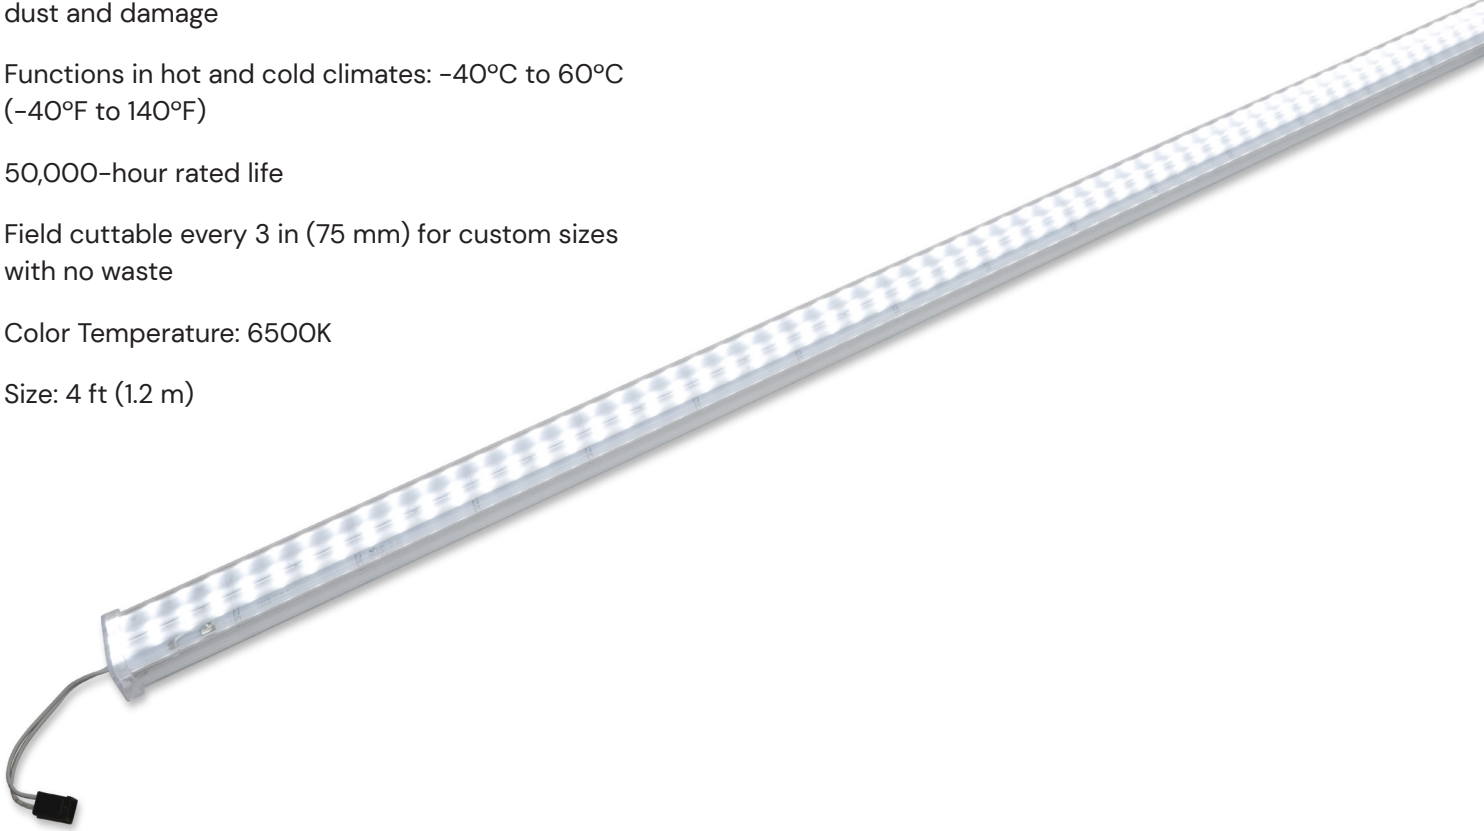

# Tetra<sup>®</sup> EdgeLine

CANOPY LIGHTING SYSTEMS

Slim wall wash fixture for  
canopies and awnings

Tetra EdgeLine delivers brilliant performance in wall wash and canopy lighting applications. The EdgeLine's slim form factor is suitable for mounting in tight application spaces, and its symmetric optical design evenly distributes bright light exactly where you need it.

## Tetra® EdgeLine Features

- Maximizes coverage through wide, uniform symmetric light distribution, with no scalloping
- Extruded plastic design protects against moisture, dust and damage
- Functions in hot and cold climates: -40°C to 60°C (-40°F to 140°F)
- 50,000-hour rated life
- Field cuttable every 3 in (75 mm) for custom sizes with no waste
- Color Temperature: 6500K
- Size: 4 ft (1.2 m)

## Tetra® EdgeLine Specifications

- Wide, symmetric beam angle
- Efficacy: 156 lm/W
- 24 Volt DC, Class 2 (UL), Class III (IEC)
- IP66 and Damp rated
- 10-year limited warranty