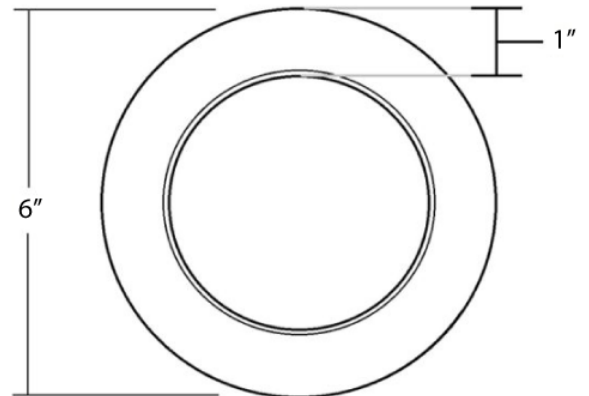

17206

6" Trim Ring 1" wide

Product Description

This six-inch trim ring creates a simple and attractive finished look to compliment most 6" recessed trims. Available in black or white.

Project

Catalog

Type

Date

17206 Color Options

6" Trim Ring 1" Wide

Order No

Color

17206WH

White

17206BK

Black