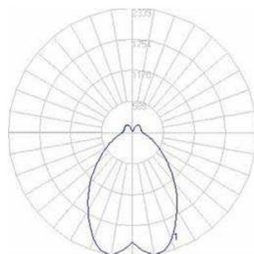

LEL 8ft

MM = MEDIUM

11,200 Lumens
LEL-B-A2-0-XX-MM

— Vertical plane at max Cd horiz. angle
— Horizontal cone at max Cd vert. angle

ZONE		% OF
0-20	1535.18	13.70
0-30	3170.28	28.30
0-40	4923.68	44.00
0-60	7738.09	69.10
0-80	9244.71	82.50
0-90	9660.43	86.30

ZONE		% OF
10-90	9272.29	82.80
20-40	3388.49	30.30
20-50	4959.29	44.30
40-70	3711.86	33.10
60-80	1506.61	13.50
70-80	609.16	5.40
80-90	415.72	3.70
90-110	614.88	5.50
90-120	882.08	7.90
90-130	1115.55	10.00
90-150	1447.15	12.90
90-180	1539.56	13.70
110-180	924.68	8.30
0-180	11199.98	100.00

For Product or Technical Questions:

E: LIGHTINGPRODINFO@GECURRENT.COM
T: +1 888 694 3533, OPTION 2