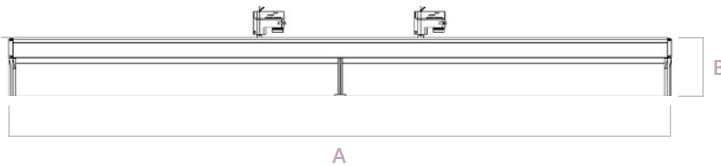

Customer Name	Date
Project Name	
Catalog Number	

Dimensions

DIMENSIONS 4FT/6FT/8FT SUSPENDED

Fixture Type	Length (A)	Height (B)	Width (C)	Light Guide (C)	Cable Length (D)
LEL-4ft	48.7in (1237)				
LEL-6ft	72.9in (1851cm)	7.6in (193mm)	1.4in (35mm)	4.77in (121.1mm)	120in (3048mm)
LEL-8ft	96.7in (2457cm)				

DIMENSIONS 6FT HTEK TRACK MOUNT

Fixture Type	Length (A)	Height (B)	Width (C)	Total Height (D)
LEL-6ft HTEK	72.9in (1851cm)	7.6in (193mm)	1.4in (35mm)	10.85in (275.77mm)

ELEMENTAIRE SERIES

Edge Lit Luminaire