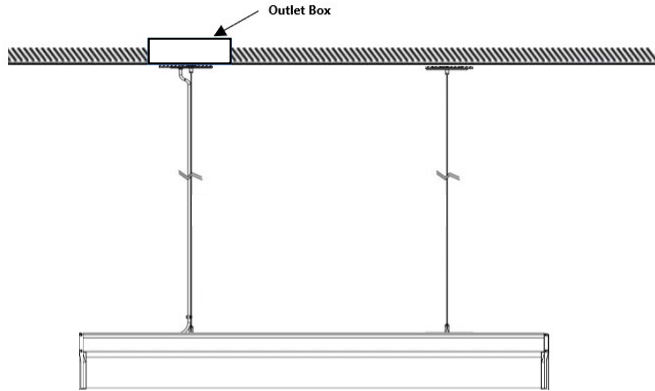

- 1 60 option available with 40 Fixture Length only
- 2 90 option available with 60 Fixture Length only
- 3 A2 option available with 80 Fixture Length only
- 4 10ft aircraft cables with gripples and hourglass sleeves pre-installed. Canopy kits ordered separately
- 5 G2 option available with 60 Fixture Length and 90 Lumen Output options only
- 6 10ft Power Cord included. 300V 18AWG, 5-Conductor wire
- 7 Powercord not required for G2 mounting option

Customer Name	Date
Project Name	
Catalog Number	

Dimensions

DIMENSIONS 4FT/6FT/8FT SUSPENDED

Fixture Type	Length (A)	Height (B)	Width (C)	Light Guide (C)	Cable Length (D)
LEL-4ft	48.7in (1237)				
LEL-6ft	72.9in (1851cm)	7.6in (193mm)	1.4in (35mm)	4.77in (121.1mm)	120in (3048mm)
LEL-8ft	96.7in (2457cm)				