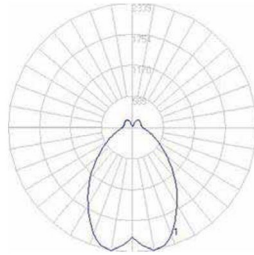

LEL 6ft

MM = MEDIUM

9,100 Lumens
LEL-B-90-0-XX-MM

— Vertical plane at max Cd horiz. angle
— Horizontal cone at max Cd vert. angle

ZONE		% OF
0-20	1247.34	13.70
0-30	2575.86	28.30
0-40	4000.50	44.00
0-60	6287.21	69.10
0-80	7511.35	82.50
0-90	7849.13	86.30

ZONE		% OF
10-90	7533.77	82.80
20-40	2753.16	30.30
20-50	4029.44	44.30
40-70	3015.90	33.10
60-80	1224.13	13.50
70-80	494.95	5.40
80-90	337.78	3.70
90-110	499.60	5.50
90-120	716.66	7.90
90-130	906.40	10.00
90-150	1175.83	12.91
90-180	1250.91	13.70
110-180	751.31	8.30
0-180	9100.4	100.00