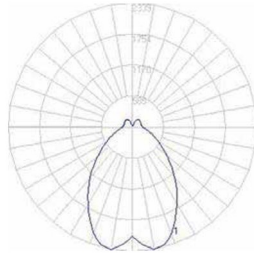

Customer Name	Date
Project Name	
Catalog Number	

Dimensions

DIMENSIONS 4FT/6FT/8FT SUSPENDED

Fixture Type	Length (A)	Height (B)	Width (C)	Light Guide (C)	Cable Length (D)
LEL-4ft	48.7in (1237)				
LEL-6ft	72.9in (1851cm)	7.6in (193mm)	1.4in (35mm)	4.77in (121.1mm)	120in (3048mm)
LEL-8ft	96.7in (2457cm)				

DIMENSIONS 6FT HTEK TRACK MOUNT

Fixture Type	Length (A)	Height (B)	Width (C)	Total Height (D)
LEL-6ft HTEK	72.9in (1851cm)	7.6in (193mm)	1.4in (35mm)	10.85in (275.77mm)

ELEMENTAIRE SERIES

Edge Lit Luminaire

Customer Name	Date
Project Name	
Catalog Number	

Photometrics

LEL 4ft

MM = MEDIUM

6,050 Lumens
LEL-B-60-0-XX-MM

— Vertical plane at max Cd horiz. angle
— Horizontal cone at max Cd vert. angle

ZONE		% OF
0-20	829.27	13.70
0-30	1712.52	28.30
0-40	2659.67	44.00
0-60	4179.96	69.10
0-80	4993.80	82.50
0-90	5218.37	86.30

ZONE		% OF
10-90	5008.70	82.80
20-40	1830.89	30.30
20-50	2678.91	44.30
40-70	2005.07	33.10
60-80	813.14	16.50
70-80	329.06	5.40
80-90	224.57	3.70
90-110	332.14	5.50
90-120	476.44	7.90
90-130	602.59	10.00
90-150	781.71	12.90
90-180	831.63	13.70
110-180	499.49	8.30
0-180	6050.00	100.00