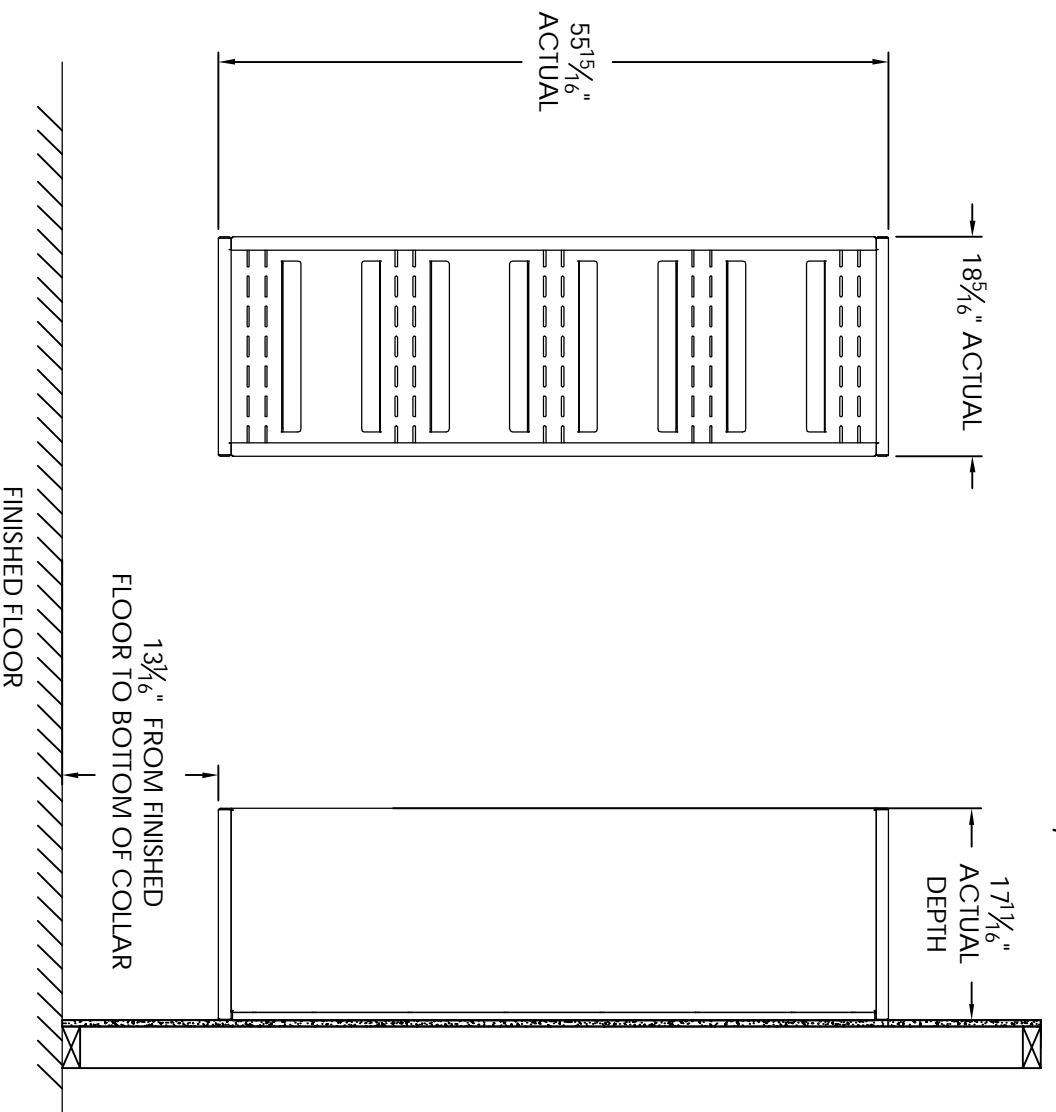

Versatile™ 4C Surface Mount Collar, SM155

- Notes:
1. Designed to mount Florence Versatile™ 4C mailbox single column 15-High Suite modules (sold separately).
 2. For use with front loading modules only.

PRODUCT SERIES: VERSATILE™ 4C SURFACE MOUNT COLLAR

AF FLORENCE
manufacturing company

5935 Corporate Drive • Manhattan, KS 66503
 www.florencemailboxes.com • (800) 275-1747

A GIBRALTAR INDUSTRIES COMPANY

MODEL	SM155	REV	B
SCALE	NONE	LAST REV. DATE	7/02/2014
DRAWING NUMBER	SM15SCS	DRAWN BY	TNS