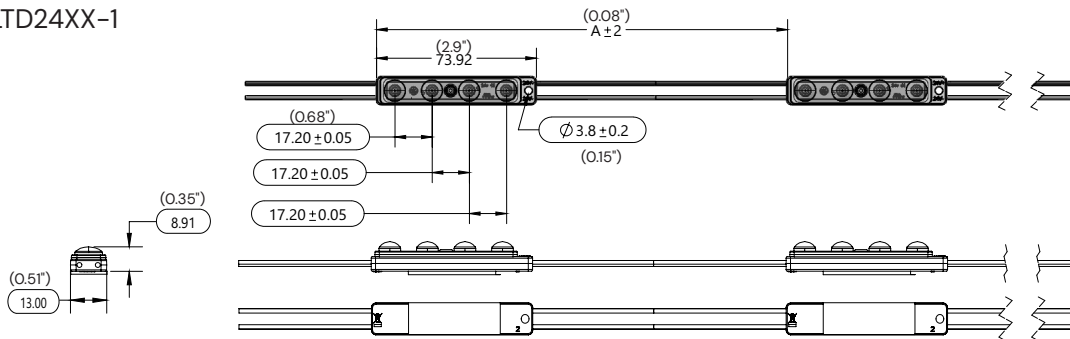

Even More Loading

Load up to 120 feet (36.5 m) or 240 modules of 24V **Tetra® LT Shallow** per 100W power supply using our new and improved GLX2 power supplies.

Full Lineup

Tetra® LT, is offered in three sizes (Deep, Medium and Shallow) and four CCTs (7100K, 6500K, 5000K and 4100K) for complete flexibility.

Mechanical Outline & Viewing Angle

Dimensions in (inches). Metric equivalent mm

GELTD24XX-1

GELTM24XX-1
GELTS24XX-1

GELTD24XX-1

GELTM24XX-1

GELTS24XX-1

Components