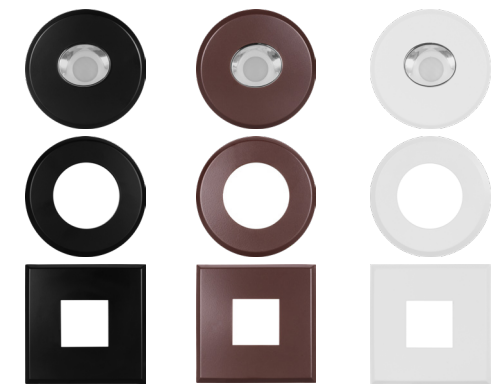

## Ultra Slim Surface-Mount LED Downlight

The NICOR SureFit™ Ultra Slim Surface Mount LED Downlight brings selectable lumen output and selectable CCT with an improved design that fits most 4" non-metallic boxes and 4/O metallic boxes simply using two screws. The DLFv5 features magnetic, interchangeable trims available in round, square, and wall wash styles. Each trim is offered in white, black, and oil-rubbed bronze to enhance the visual aesthetic of any living space. The NICOR SureFit™ is the perfect solution for residential and light commercial spaces including living rooms, bedrooms, home theaters, corridors, office, retail, and more.

## Easy Installation

Fits most 4/O and 4" non-metallic new construction and remodel J-Boxes

- CRI 90+ R9 >50**
- Lumens 437-1054**
- Lifetime >54000 hrs**
- Beam Angle 98.3°**
- WW Beam Angle 61.1°**

## Unique Magnetic Trims Available

Round, Square, Wall Wash in Black · Oil-Rubbed Bronze · White

Photometric Data (2700K, 12W)	
Performance Data	DLF5
Input Voltage (VAC)	120V
System Level Power (W)	11.38
Delivered Lumens (Lm)	912
System Efficacy (Lm/W)	80.14
Correlated Color Temp (K)	2676
Color Rendering Index (CRI)	93 R9=57
Beam Angle (θ)	98.3°
Spacing Criteria (θ)	1.17