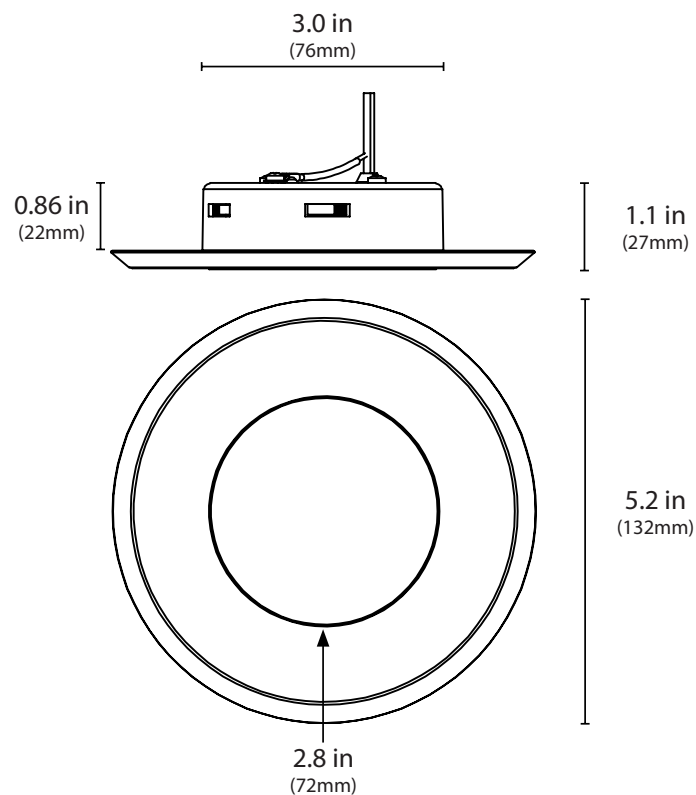

## Ultra Slim Surface-Mount LED Downlight

The NICOR SureFit™ Ultra Slim Surface Mount LED Downlight brings selectable lumen output and selectable CCT with an improved design that fits most 4" non-metallic boxes and 4/O metallic boxes simply using two screws. The DLFv5 features magnetic, interchangeable trims available in round, square, and wall wash styles. Each trim is offered in white, black, and oil-rubbed bronze to enhance the visual aesthetic of any living space. The NICOR SureFit™ is the perfect solution for residential and light commercial spaces including living rooms, bedrooms, home theaters, corridors, office, retail, and more.

### Dimensions

## Unique Magnetic Trims Available

Round, Square, Wall Wash in Black · Oil-Rubbed Bronze · White

Photometric Data (2700K, 12W)	
Performance Data	DLF5
Input Voltage (VAC)	120V
System Level Power (W)	11.38
Delivered Lumens (Lm)	912
System Efficacy (Lm/W)	80.14
Correlated Color Temp (K)	2676
Color Rendering Index (CRI)	93 R9=57
Beam Angle (θ)	98.3°
Spacing Criteria (θ)	1.17