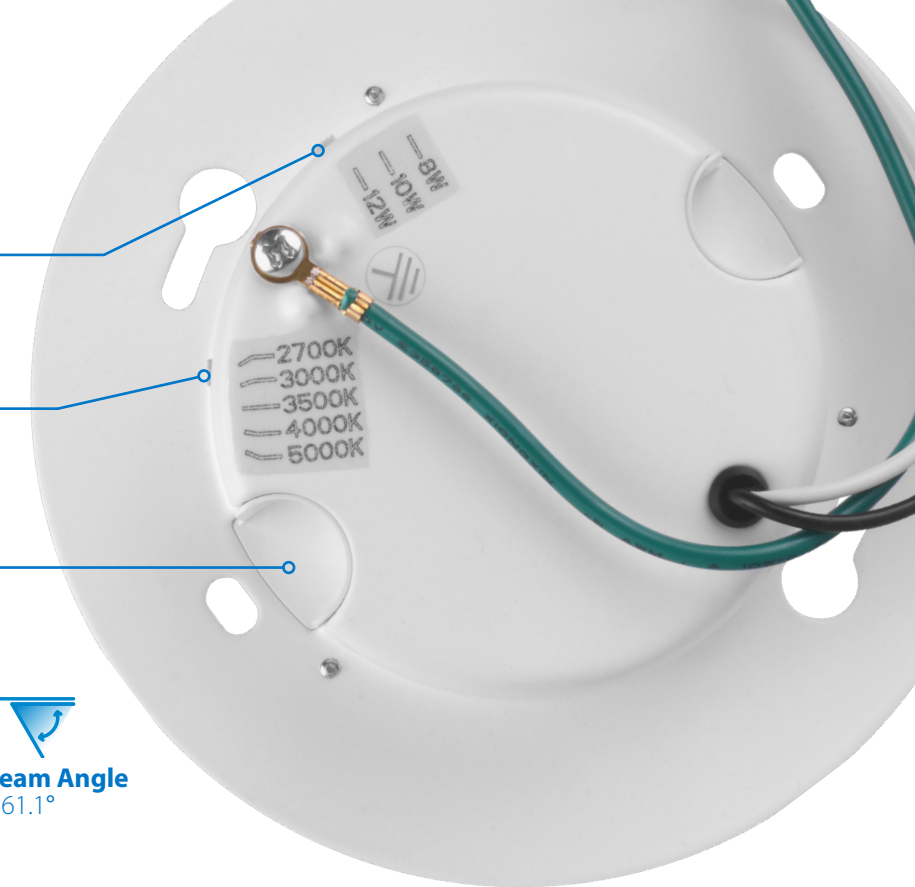

Easy Installation

Fits most 4/O and 4" non-metallic new construction and remodel J-Boxes

- **CRI 90+ R9 >50**
- **Lumens 437-1054**
- **Lifetime >54000 hrs**
- **Beam Angle 98.3°**
- **WW Beam Angle 61.1°**