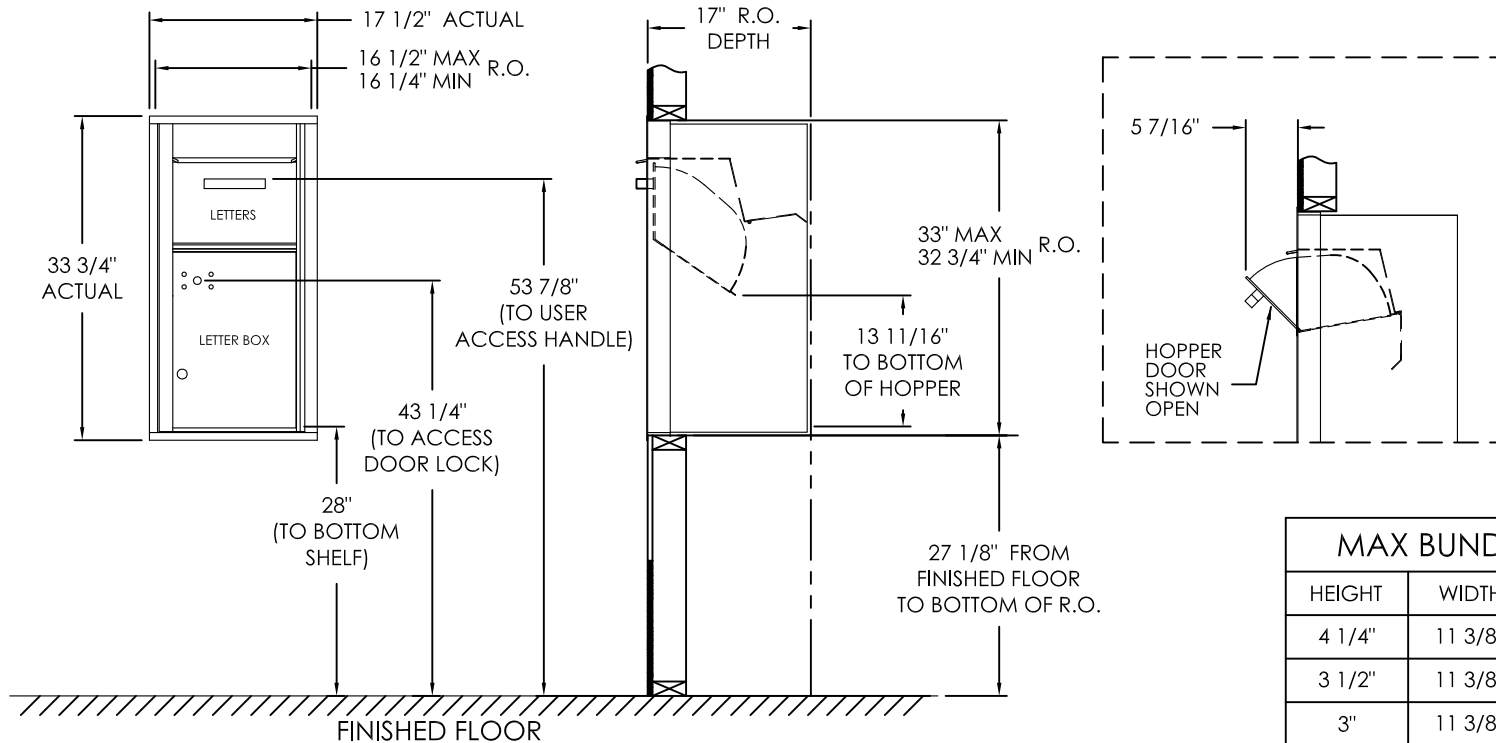

# versatile™ 4C Collection Box, 4C09S-HOP

MAX BUNDLE SIZE		
HEIGHT	WIDTH	LENGTH
4 1/4"	11 3/8"	6 1/4"
3 1/2"	11 3/8"	11 1/2"
3"	11 3/8"	14 3/4"
2 1/2"	11 3/8"	14 3/4"

**NOTES:**

1. 4C Collection boxes are USPS Approved.
2. Module may be recessed, surface, or pedestal mounted and coordinates with Florence versatile™ 4C mailbox modules, see installation manual for details.
3. Collection Box compartment size is 13 11/16" H x 12" W x 15"D.
4. Fixed top panel is for security purposes and is not usable.

PRODUCT SERIES: VERSATILE™ 4C COLLECTION BOX

**FLORENCE**  
**CORPORATION**

5935 Corporate Drive • Manhattan, KS 66503  
 800.275.1747 • www.florencemailboxes.com

MODEL	4C09S-HOP	REV	F
SCALE	NONE	LAST REV DATE	07/02/19
DRAWING NUMBER	4C09S-HOPCS	DRAWN BY	RAK