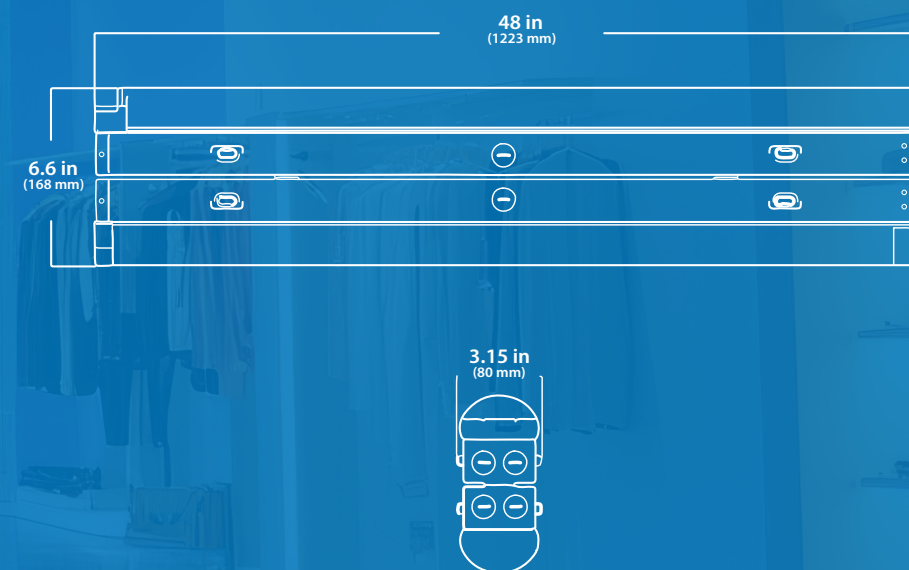

LSC28F Select

Selectable CCT & Output LED Foldable Linear Strip

8 Feet of Light in 4 Foot Package

LSC82F Select

Selectable CCT & Output LED Foldable Linear Strip

The LSC28F Select LED Foldable Linear Strip combines high-output performance with a foldable 8 ft design that reduces to 4 ft for easier shipping, handling, and installation. With selectable CCT and wattage, this versatile fixture adapts to a wide range of applications while helping reduce SKU complexity. Designed for surface mounting or continuous row installations, it delivers consistent, energy-efficient illumination for warehouse, retail, utility, and light commercial environments.

Dimensions

FEATURES

Foldable Design

Folds from 8 ft to 4 ft for easier transport, handling, and installation

Easy Installation

Quick-release buttons and safety-strap retained light chamber support single-person installation.

Selectable CCT and Wattage

Offers field-selectable color temperatures (3000K, 4000K, 5000K, 5700K, 6500K) and wattage (60W, 70W, 80W) for maximum flexibility across applications.

CRI 80+
 Lumens up to 10,900
 Lifetime >63,000 hrs
 Beam Angle 138°-103°

Ordering Information

Example: LSC28F Select

Series	Version	Size	Voltage	CCT	CRI	Emergency
LSC	2	8F (folds to 4F)	U (120-277V)	S (30/40/50K/57/65K)	8 (80+)	(Blank)
						E

Specifications and dimensions subject to change without notice.