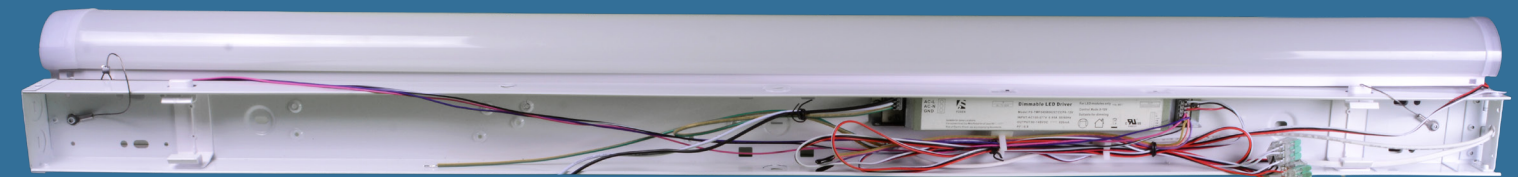

LSC28F Select

Selectable CCT & Output LED Foldable Linear Strip

8 Feet of Light in 4 Foot Package

LSC82F Select

Selectable CCT & Output LED Foldable Linear Strip

The LSC28F Select LED Foldable Linear Strip combines high-output performance with a foldable 8 ft design that reduces to 4 ft for easier shipping, handling, and installation. With selectable CCT and wattage, this versatile fixture adapts to a wide range of applications while helping reduce SKU complexity. Designed for surface mounting or continuous row installations, it delivers consistent, energy-efficient illumination for warehouse, retail, utility, and light commercial environments.

Dimensions

FEATURES

Foldable Design

Folds from 8 ft to 4 ft for easier transport, handling, and installation

Easy Installation

Quick-release buttons and safety-strap retained light chamber support single-person installation.

Sensor-Ready Feature

Pre-installed 3.5mm sensor socket located at the end of lens with a translucent cover for a consistent, integrated look.

Integrated Sensor Socket

Supports fast, seamless motion sensor installation. Optimal microwave motion sensor available as an accessory.

Selectable CCT and Wattage

Offers field-selectable color temperatures (3000K, 4000K, 5000K, 5700K, 6500K) and wattage (60W, 70W, 80W) for maximum flexibility across applications.

CRI 80+
 Lumens up to 10,900
 Lifetime >63,000 hrs
 Beam Angle 138°-103°