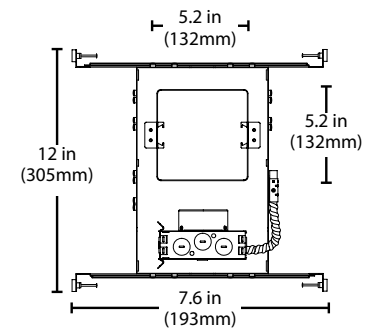

Optical System

- Polystyrene diffuser and reflector cone create a uniform light distribution that reduces glare without sacrificing lumen output

Electrical

- Utilizes high performing LEDs with greater than 90 CRI and an R9 greater than 50
- 353°/83° range of motion allows ability to aim light exactly where it's needed
- Dimmable to 10% with most standard triac dimmers
- Thermally protected, high efficiency driver standard
- Operating temperature rating of 0°F to 120°F (-18°C - 49°C)
- Input voltage of 120V
- TM-21 Projected L70(6K) life 50,000 hours
- LM-79, LM-80 testing performed in accordance with IESNA standards

Finish

- Galvanized steel frame
- Interior high reflective finish
- White metal trim
- Also available in Black, Oil-Rubbed Bronze and Nickel

Frame Installation

- NICOR captive hanger bars allow housing to be positioned at any point within a 24" joist span
- Unique hanger bar lip design helps align can to joist
- Four double-headed captive nails provide for ease of installation
- Bars can be repositioned 90° on plaster frame without tools
- Score lines allow bars to be shortened without tools to accommodate a 12" joist span

Module and Trim Installation

- Quick and easy installation with torsion spring mounting system.

Warranty

- 5-year limited system warranty standard.

Project

Catalog

Type

Date