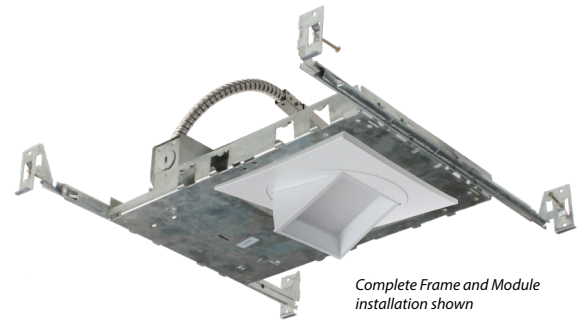

Optical System

- Polystyrene diffuser and reflector cone create a uniform light distribution that reduces glare without sacrificing lumen output

Electrical

- Utilizes high performing LEDs with greater than 90 CRI and an R9 greater than 50
- 353°/83° range of motion allows ability to aim light exactly where it's needed
- Dimmable to 10% with most standard triac dimmers
- Thermally protected, high efficiency driver standard
- Operating temperature rating of 0°F to 120°F (-18°C - 49°C)
- Input voltage of 120V
- TM-21 Projected L70(6K) life 50,000 hours
- LM-79, LM-80 testing performed in accordance with IESNA standards

Finish

- Galvanized steel frame
- Interior high reflective finish
- White metal trim
- Also available in Black, Oil-Rubbed Bronze and Nickel

Frame Installation

- NICOR captive hanger bars allow housing to be positioned at any point within a 24" joist span
- Unique hanger bar lip design helps align can to joist
- Four double-headed captive nails provide for ease of installation
- Bars can be repositioned 90° on plaster frame without tools
- Score lines allow bars to be shortened without tools to accommodate a 12" joist span

Module and Trim Installation

- Quick and easy installation with torsion spring mounting system.

Warranty

- 5-year limited system warranty standard.

Project

Catalog

Type

Date