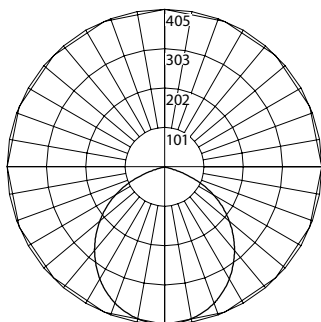

Intensity Summary (Candle Power)

Angle	Mean CP
0	404
5	402
15	386
25	355
35	309
45	252
55	187
65	114
75	35
85	6
90	0

Cone of Light Tabulation

Mounted height (Feet)	Footcandles Beam Center	Diameter (Feet)
4	25.3	5.0
6	11.2	7.4
8	6.3	9.8
10	4.1	12.0
12	2.8	15.0
14	2.0	18.0
16	1.6	19.0