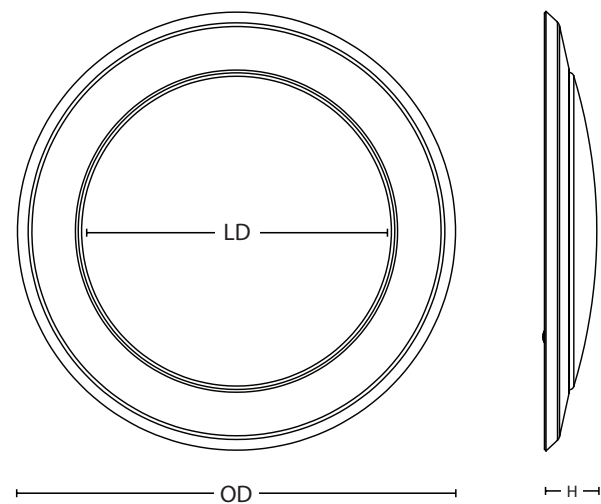

NICOR[®]

RCD

Surface-Mount LED Downlight

RCD

Low Profile Surface Mount LED Downlight

The RCD Selectable is a Low Profile Surface Mount Downlight, a sleek and low-profile lighting solution meticulously crafted for seamless integration into the most confined spaces. Designed with a low profile, this downlight offers a thin installation profile, ensuring a discreet yet powerful lighting presence. Simplifying the installation process is our innovative twist lock diffuser, allowing for effortless removal during installation. The direct box mount guarantees a flush fit to the ceiling, delivering a polished and professional aesthetic. The versatility of this downlight is further enhanced by its CCT Selectable feature, offering a range of color temperatures (2700/3000/3500/4000/5000K) via switch, enabling you to customize the lighting ambiance to your preference. Economical and practical, each pack includes 24 units, making it an efficient choice for both residential and commercial lighting projects. Illuminate your space with the RCD Downlight, a perfect blend of functionality and style.

Dimensions

	Outer Diameter (OD)	Lens Diameter (LD)	Height (H)
RCD4	5.9" (149mm)	3.9" (99mm)	0.87" (22mm)
RCD6	7.2" (183mm)	5.2" (132mm)	0.87" (22mm)

FEATURES

Optical

Convex diffuser creates uniform light distribution while reducing glare

CCT Selectable

From warm to cool light output or anything in between

Installation

Keyhole mounting slots for quick installation in any 4" junction box

Stamped Metal Body

Provides excellent heat management with a clean aesthetic

CRI 94
R9 >50

Lumens
605-910

Lifetime
60000 hrs

Beam Angle
112°

Ordering Information Example: RCD41120S9WH

Series	Version	Voltage	CCTs	Trim Color
RCD4	1	120	S (2700/3000/3500/4000/5000K)	WH (White)
RCD6				