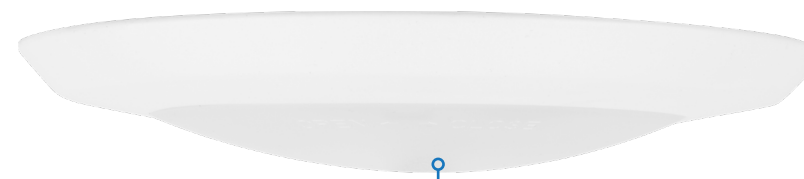

NICOR[®]

RCD

Surface-Mount LED Downlight

RCD

Low Profile Surface Mount LED Downlight

The RCD Selectable is a Low Profile Surface Mount Downlight, a sleek and low-profile lighting solution meticulously crafted for seamless integration into the most confined spaces. Designed with a low profile, this downlight offers a thin installation profile, ensuring a discreet yet powerful lighting presence. Simplifying the installation process is our innovative twist lock diffuser, allowing for effortless removal during installation. The direct box mount guarantees a flush fit to the ceiling, delivering a polished and professional aesthetic. The versatility of this downlight is further enhanced by its CCT Selectable feature, offering a range of color temperatures (2700/3000/3500/4000/5000K) via switch, enabling you to customize the lighting ambiance to your preference. Economical and practical, each pack includes 24 units, making it an efficient choice for both residential and commercial lighting projects. Illuminate your space with the RCD Downlight, a perfect blend of functionality and style.

Dimensions

	Outer Diameter (OD)	Lens Diameter (LD)	Height (H)
RCD4	5.9" (149mm)	3.9" (99mm)	0.87" (22mm)
RCD6	7.2" (183mm)	5.2" (132mm)	0.87" (22mm)

FEATURES

Optical

Convex diffuser creates uniform light distribution while reducing glare

CCT Selectable

From warm to cool light output or anything in between

Installation

Keyhole mounting slots for quick installation in any 4" junction box

Stamped Metal Body

Provides excellent heat management with a clean aesthetic

CRI 94
R9 >50

Lumens
605-910

Lifetime
60000 hrs

Beam Angle
112°

Ordering Information Example: RCD41120S9WH

Series	Version	Voltage	CCTs	Trim Color
RCD4	1	120	S (2700/3000/3500/4000/5000K)	WH (White)
RCD6				