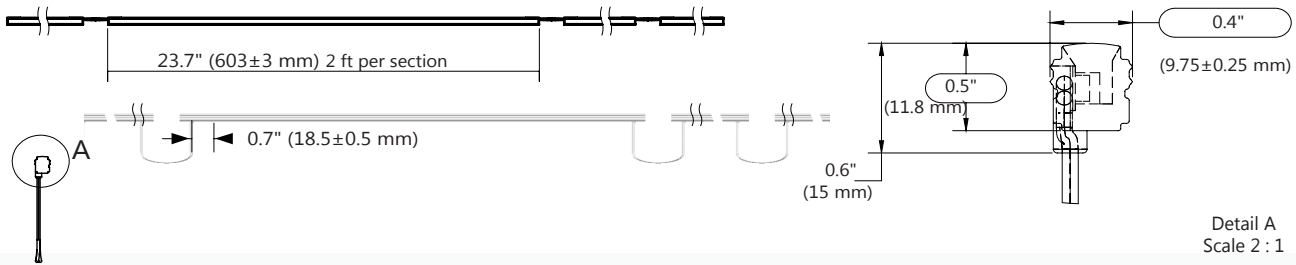

Tetra[®] Contour Gen 2

BORDER LIGHTING LIGHTING SYSTEMS

80% Quicker to Install

Tetra[®] Contour Gen 2 installation is 80% faster compared to the previous generation thanks to the new light engine design. It is also much more uniform in appearance, and still offers seamless illumination and a wide 330° of light output.

Tetra[®] Contour Gen 2 is available in two application-specific versions: Side Bend and Back Bend, which both use the same light guides and accessories.

Simple neon replacement system

Tetra® Contour Gen 2 is a flexible LED light that can be easily formed to fit a wide variety of designs and applications. Tetra® Contour Gen 2 is available in two models, side-bend and back-bend; and it is the bendable companion product used for creating vibrant border lighting sections. These products comprise a complete LED system that provides the classic appearance of neon and complements the unique design of any building

Contour Side Bend

Contour Back Bend

Accessories Outline

Dimensions in inches. Metric equivalent (mm).

Field Sleeve
GEXNSL-2

Light Engine Mounting Clip
GEXNMCAC

Clear Plastic Light Guide Clip
GEXNMC15
(Recommended for Indoor Use)