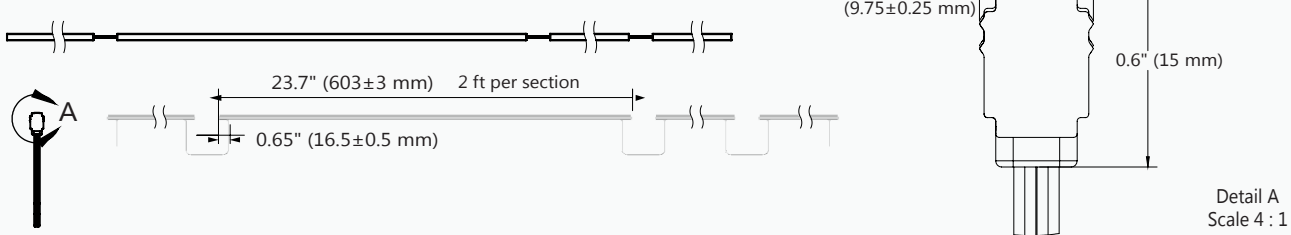

Tetra[®] Contour Gen 2

BORDER LIGHTING LIGHTING SYSTEMS

80% Quicker to Install

Tetra[®] Contour Gen 2 installation is 80% faster compared to the previous generation thanks to the new light engine design. It is also much more uniform in appearance, and still offers seamless illumination and a wide 330° of light output.

Tetra[®] Contour Gen 2 is available in two application-specific versions: Side Bend and Back Bend, which both use the same light guides and accessories.

Simple neon replacement system

Tetra® Contour Gen 2 is a flexible LED light that can be easily formed to fit a wide variety of designs and applications. Tetra® Contour Gen 2 is available in two models, side-bend and back-bend; and it is the bendable companion product used for creating vibrant border lighting sections. These products comprise a complete LED system that provides the classic appearance of neon and complements the unique design of any building

Range of Colors

With two shades of white and several brilliant LED colors, designers have more flexibility than ever to easily create custom signs.

Mechanical Outline

Dimensions in (inches). Metric equivalent mm

Contour Side Bend

Contour Back Bend

Accessories Outline

Dimensions in inches. Metric equivalent (mm).

Field Sleeve
GEXNSL-2

Light Engine Mounting Clip
GEXNMCAC

Clear Plastic Light Guide Clip
GEXNMC15
(Recommended for Indoor Use)