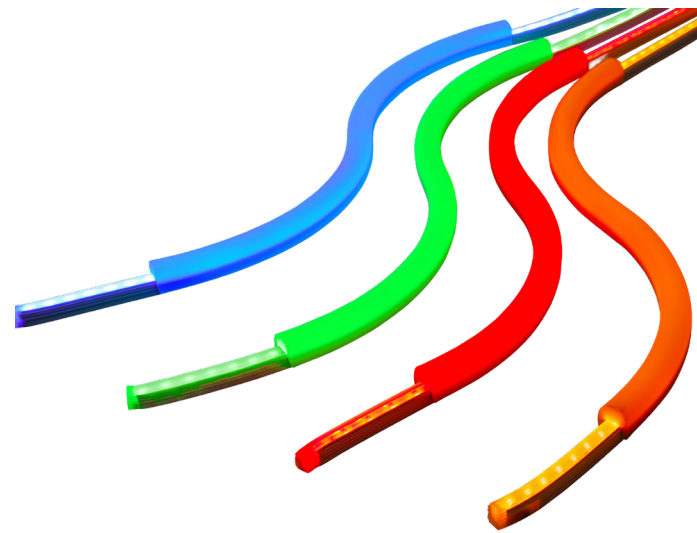

Tetra[®] Contour Gen 2

BORDER LIGHTING LIGHTING SYSTEMS

80% Quicker to Install

Tetra[®] Contour Gen 2 installation is 80% faster compared to the previous generation thanks to the new light engine design. It is also much more uniform in appearance, and still offers seamless illumination and a wide 330° of light output.

Tetra[®] Contour Gen 2 is available in two application-specific versions: Side Bend and Back Bend, which both use the same light guides and accessories.

Simple neon replacement system

Tetra® Contour Gen 2 is a flexible LED light that can be easily formed to fit a wide variety of designs and applications. Tetra® Contour Gen 2 is available in two models, side-bend and back-bend; and it is the bendable companion product used for creating vibrant border lighting sections. These products comprise a complete LED system that provides the classic appearance of neon and complements the unique design of any building

Range of Colors

With two shades of white and several brilliant LED colors, designers have more flexibility than ever to easily create custom signs.

Mechanical Outline

Dimensions in (inches). Metric equivalent mm

Contour Side Bend

Contour Back Bend

Accessories Outline

Dimensions in inches. Metric equivalent (mm).

Field Sleeve
GEXNSL-2

Light Engine Mounting Clip
GEXNMCAC

Clear Plastic Light Guide Clip
GEXNMC15
(Recommended for Indoor Use)