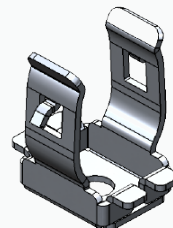

Contour Side Bend

Contour Back Bend

Accessories Outline

Dimensions in inches. Metric equivalent (mm).

Field Sleeve
GEXNSL-2

Light Engine Mounting Clip
GEXNMCAC

Clear Plastic Light Guide Clip
GEXNMC15
(Recommended for Indoor Use)