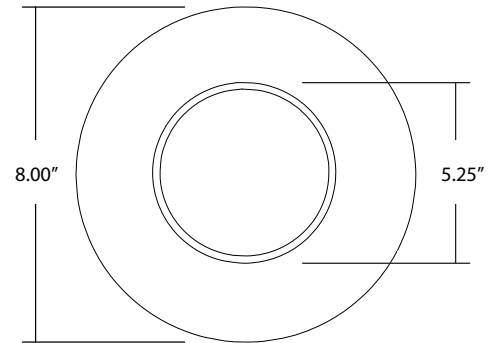

## 6" Recessed Open Trim

### Product Description

Add a touch of style to your home with NICOR's 17501 Series open trims. With durable steel construction and an open center designed for PAR38 or BR40 light bulbs up to 150-Watts, the trims create a simple and attractive finished look to any setting. The 17501 Series trims are designed to fit most standard 6-inch recessed housings using coil spring clips (included) for installation. The 17501 measures 8-inches in diameter with an open aperture of 5.25-inches. Use with any of NICOR's 6-inch recessed housings for a perfect fit.

- Requires one PAR38 or BR40 bulb rated up to 150-Watts Max. (not included)
- Trim measures 8-inches in diameter with a 5.25-inch aperture
- Includes coil spring clips for a fast and secure Installation
- Maximum Lamp Rating: 150W | PAR38 or BR40
- 1-Year Limited Warranty

### Dimensions

Trim width: 8in

Lamp opening: 5.25in

Project

Catalog

Type