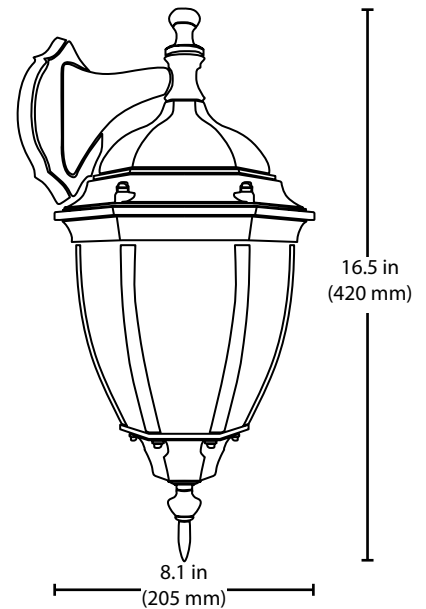

34081

17" Decorative LED Wall Mount

Project

Catalog

Type

Date

Product Description

The 34082 10" LED decorative wall mount blends a die-cast aluminum architectural design with high performance, energy efficient illumination. This luminaire has a high lumen output of 1200 and offers a black powder coated finish. Creating an inviting exterior space as well as providing safety and security, this fixture is ideal for residential applications, patios, building entrances, schools, stairways, parking areas, walkways, and recreation areas.

Details

- Input Voltage: 120V
- Watts: 13W
- Lumens: 545Lm
- Color Temp: 4000K
- Housing: Die-cast aluminum
- Finish: Black powder coat finish

Ordering Information

Example: 34081-LED-BK-40K-PC

Series	Lamp Type	Finish	CCT	Photocell
34081	LED	BK (Black)	40K (4000 K)	PC (Photocell)