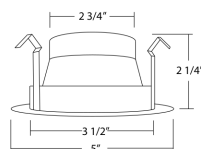

19002A

Trim	Ordering Info	Dimensions	Specifications
	BAFFLE • 50W R20/PAR20 19501 Black 19501BZ Bronze 19501NK Nickel 19501OB-OB Oil-rubbed bronze (oil-rubbed bronze ring)		
	BAFFLE • 50W R20/PAR20 19501SP Black (Air-tight)		
	BAFFLE • 50W R20/PAR20 19502WH White 19502BK Black		
	BAFFLE • 50W R20/PAR20 19502SP White (Air-tight)		

COMPATIBLE TRIMS

Trim	Ordering Info	Dimensions	Specifications
------	---------------	------------	----------------

SPECULAR CONE • 50W | R20/PAR20
19504 Clear

SPECULAR CONE • 50W | R20/PAR20
19505 Black

EYEBALL • 50W | R20/PAR20
19506BZ Bronze
19506NK Brushed nickel
19506WH White
19506OB-OB Oil-rubbed bronze