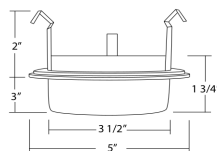

COMPATIBLE TRIMS

Trim	Ordering Info	Dimensions	Specifications
------	---------------	------------	----------------

SPECULAR CONE • 50W | R20/PAR20
19504 Clear

SPECULAR CONE • 50W | R20/PAR20
19505 Black

EYEBALL • 50W | R20/PAR20
19506BZ Bronze
19506NK Brushed nickel
19506WH White
19506OB-OB Oil-rubbed bronze

WALL WASH • 50W | R20/PAR20
19511BK Black baffle
19511WH White baffle

COMPATIBLE TRIMS

Trim	Ordering Info	Dimensions	Specifications
	PINHOLE • 50W R20/PAR20 19521 White		
	SQUARE TRIM/BAFFLE • 50W R20/PAR20 19522BK White trim/Black baffle 19522NK Nickel 19522WH White		
	SQUARE TRIM/ROUND GIMBLE • 50W R20/PAR20 19523BK Black 19523NK Nickel 19523WH White		
	GIMBLE RING • 50W R20/PAR20 19558WH White		