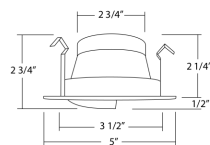

SLOT APERTURE • 50W | R20/PAR20
19508 White