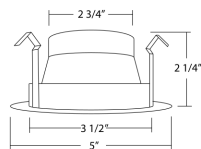

PLASTER FRAME

Housing is secured to plaster frame with screws and can be removed for access to junction box.

ORDERING INFORMATION

Example: 19002A

Series	Description
19002A	4" Airtight Housing

COMPATIBLE TRIMS

19002A

Trim	Ordering Info	Dimensions	Specifications
	BAFFLE • 50W R20/PAR20 19501 Black 19501BZ Bronze 19501NK Nickel 19501OB-OB Oil-rubbed bronze (oil-rubbed bronze ring)		
	BAFFLE • 50W R20/PAR20 19501SP Black (Air-tight)		
	BAFFLE • 50W R20/PAR20 19502WH White 19502BK Black		
	BAFFLE • 50W R20/PAR20 19502SP White (Air-tight)		

COMPATIBLE TRIMS

Trim	Ordering Info	Dimensions	Specifications
------	---------------	------------	----------------

SPECULAR CONE • 50W | R20/PAR20
19504 Clear

SPECULAR CONE • 50W | R20/PAR20
19505 Black

EYEBALL • 50W | R20/PAR20
19506BZ Bronze
19506NK Brushed nickel
19506WH White
19506OB-OB Oil-rubbed bronze