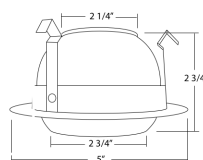

19002A

Trim	Ordering Info	Dimensions	Specifications
	BAFFLE • 50W R20/PAR20 19501 Black 19501BZ Bronze 19501NK Nickel 19501OB-OB Oil-rubbed bronze (oil-rubbed bronze ring)		
	BAFFLE • 50W R20/PAR20 19501SP Black (Air-tight)		
	BAFFLE • 50W R20/PAR20 19502WH White 19502BK Black		
	BAFFLE • 50W R20/PAR20 19502SP White (Air-tight)		

COMPATIBLE TRIMS

Trim	Ordering Info	Dimensions	Specifications
------	---------------	------------	----------------

SPECULAR CONE • 50W | R20/PAR20
19504 Clear

SPECULAR CONE • 50W | R20/PAR20
19505 Black

EYEBALL • 50W | R20/PAR20
19506BZ Bronze
19506NK Brushed nickel
19506WH White
19506OB-OB Oil-rubbed bronze