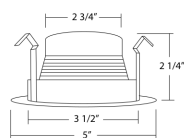

ALBALITE SHOWER • 50W | R20/PAR20
19509BK Black
19509BZ Bronze
19509CL Clear
19509OB Oil-rubbed bronze
19509WH White