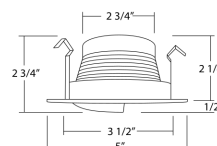

COMPATIBLE TRIMS

Trim	Ordering Info	Dimensions	Specifications
------	---------------	------------	----------------

SPECULAR CONE • 50W | R20/PAR20
19504 Clear

SPECULAR CONE • 50W | R20/PAR20
19505 Black

EYEBALL • 50W | R20/PAR20
19506BZ Bronze
19506NK Brushed nickel
19506WH White
19506OB-OB Oil-rubbed bronze

WALL WASH • 50W | R20/PAR20
19507 White

SLOT APERTURE • 50W | R20/PAR20
19508 White

ALBALITE SHOWER • 50W | R20/PAR20
19509BK Black
19509BZ Bronze
19509CL Clear
19509OB Oil-rubbed bronze
19509WH White

DROP OPAL SHOWER • 50W | R20/PAR20
19510CL Clear
19510GD Gold
19510WH White

WALL WASH • 50W | R20/PAR20
19511BK Black baffle
19511WH White baffle

COMPATIBLE TRIMS

Trim	Ordering Info	Dimensions	Specifications
	PINHOLE • 50W R20/PAR20 19521 White		
	SQUARE TRIM/BAFFLE • 50W R20/PAR20 19522BK White trim/Black baffle 19522NK Nickel 19522WH White		
	SQUARE TRIM/ROUND GIMBLE • 50W R20/PAR20 19523BK Black 19523NK Nickel 19523WH White		
	GIMBLE RING • 50W R20/PAR20 19558WH White		