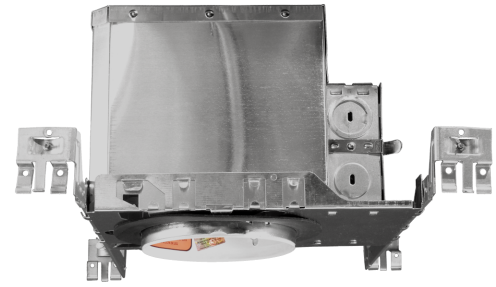

19002A

4" AIRTIGHT HOUSING IC RATED

JUNCTION BOX

Listed for through branch circuit wiring and includes several 1/2" knockouts. Four pry-outs with integral strain relief simplify Romex installation. Supplied with three push-in wire connectors.

HANGER BARS

Heavy-gauge NICOR captive hanger bars provide greater stability, allowing housing to be positioned at any point within a 24" joist span, then locked in place with set screws. Unique hanger bar lip design helps align can to joist. Four double-headed captive nails provide for ease of installation.

Bars can be repositioned 90° on plaster frame without tools.

Bars fit onto T-bar spine for quick alignment and can be permanently secured.

Score lines allow bars to be shortened without tools to accommodate a 12" joist span.

HOUSING

Aluminum construction provides greater heat dissipation.

Washington State Energy Code approved to meet restricted airflow requirements.

Airtight housing limits the exchange of air between ceiling plenum and heated/cooled areas.

Integral thermal protector guards against improper lamping and misuse of insulation materials.

Adjustable socket bracket assures proper and consistent lamp positioning.

6" height allows use in 2" x 8" joist construction.

PLASTER FRAME

Housing is secured to plaster frame with screws and can be removed for access to junction box.

ORDERING INFORMATION

Example: 19002A

Series	Description
19002A	4" Airtight Housing

COMPATIBLE TRIMS

19002A

Trim	Ordering Info	Dimensions	Specifications
	BAFFLE • 50W | R20/PAR20 19501 Black 19501BZ Bronze 19501NK Nickel 19501OB-OB Oil-rubbed bronze (oil-rubbed bronze ring)		
	BAFFLE • 50W | R20/PAR20 19501SP Black (Air-tight)		
	BAFFLE • 50W | R20/PAR20 19502WH White 19502BK Black		
	BAFFLE • 50W | R20/PAR20 19502SP White (Air-tight)