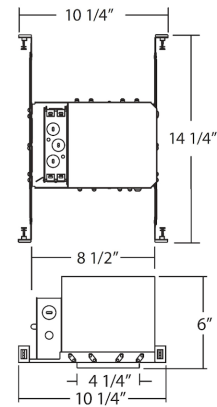

19002A

4" AIRTIGHT HOUSING IC RATED

JUNCTION BOX

Listed for through branch circuit wiring and includes several 1/2" knockouts. Four pry-outs with integral strain relief simplify Romex installation. Supplied with three push-in wire connectors.

HANGER BARS

Heavy-gauge NICOR captive hanger bars provide greater stability, allowing housing to be positioned at any point within a 24" joist span, then locked in place with set screws. Unique hanger bar lip design helps align can to joist. Four double-headed captive nails provide for ease of installation.

Bars can be repositioned 90° on plaster frame without tools.

Bars fit onto T-bar spine for quick alignment and can be permanently secured.

Score lines allow bars to be shortened without tools to accommodate a 12" joist span.

HOUSING

Aluminum construction provides greater heat dissipation.

Washington State Energy Code approved to meet restricted airflow requirements.

Airtight housing limits the exchange of air between ceiling plenum and heated/cooled areas.

Integral thermal protector guards against improper lamping and misuse of insulation materials.

Adjustable socket bracket assures proper and consistent lamp positioning.

6" height allows use in 2" x 8" joist construction.

PLASTER FRAME

Housing is secured to plaster frame with screws and can be removed for access to junction box.

ORDERING INFORMATION

Example: 19002A

Series	Description
19002A	4" Airtight Housing

COMPATIBLE TRIMS

19002A

Trim	Ordering Info	Dimensions	Specifications
	BAFFLE • 50W | R20/PAR20 19501 Black 19501BZ Bronze 19501NK Nickel 19501OB-OB Oil-rubbed bronze (oil-rubbed bronze ring)		
	BAFFLE • 50W | R20/PAR20 19501SP Black (Air-tight)		
	BAFFLE • 50W | R20/PAR20 19502WH White 19502BK Black		
	BAFFLE • 50W | R20/PAR20 19502SP White (Air-tight)