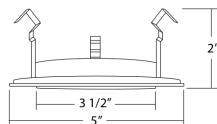

DROP OPAL SHOWER • 50W | R20/PAR20
19510CL Clear
19510GD Gold
19510WH White