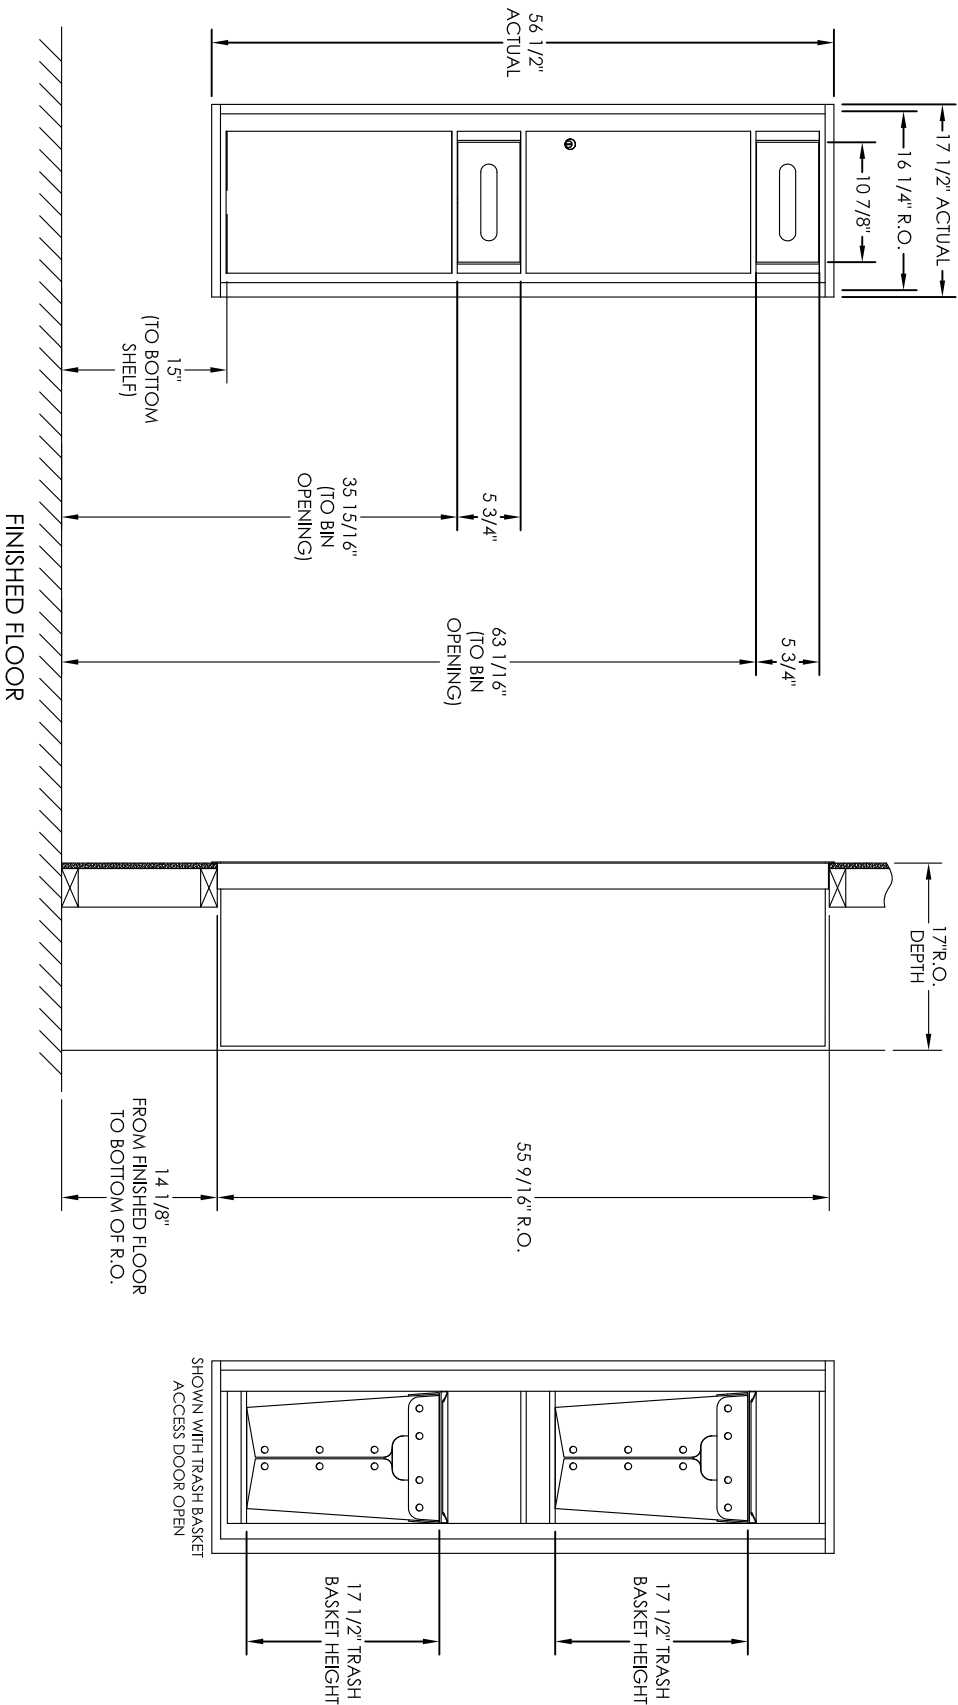

Versatile™ 4C Trash/Recycling Bin, 4C16S-BIN

- Notes:
1. 4C Trash/Recycling Bins are for private application only / not USPS Approved.
 2. Module may be recessed, surface, or pedestal mounted and coordinates with Florence 4C mailbox modules; see installation manual for details.
 3. Includes (2) trash/recycling compartments, (2) 10-gallon trash baskets made of recycled plastic and customized to compartments (Note: trash bag furnished by others).

MODEL	4C16S-BIN	REV	B
SCALE	NONE	LAST REV DATE	6/17/14
DRAWING NUMBER	4C16S-BINCS	DRAWN BY	AFD