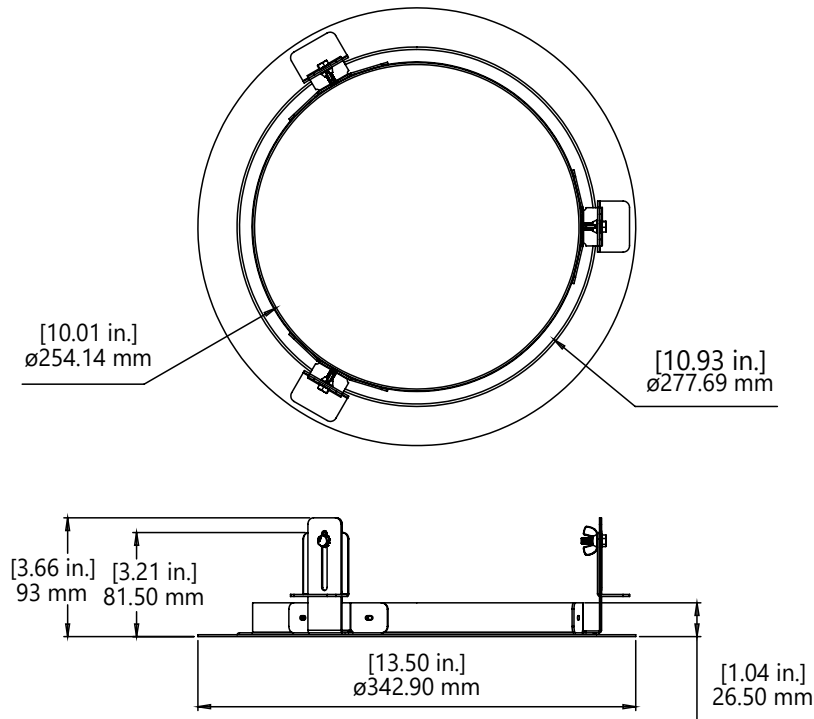

### Adapter Ring

The adapter ring is the perfect solution to retrofit an LRC 12" aperture downlight with any of the Lumination® 10" downlight fixtures. The adapter ring easily installs in the ceiling with thumb screws for quick installation.

## ADAPTER RING DIMENSIONS

**Compatible Fixtures:** LRC10  
**Hole Diameter:** 11.7" – 12.3"

## ORDERING INFORMATION

SKU	MATERIAL DESCRIPTION	PRODUCT DESCRIPTION
93030117	A12RC10RSDPA	12" ADAPTER RING, CLEAR ALZAK FINISH
93030118	A12RC10RPTWT	12" ADAPTER RING, WHITE PAINTED FINISH

**For Product or Technical Questions:**