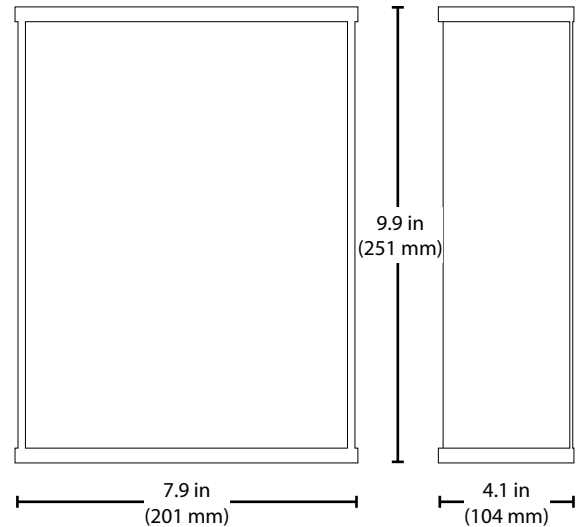

#### Details

- Input Voltage: 120V~277V
- Watts: 25W
- Lumens: 2160Lm
- Color Temp: 3000K, 4000K
- Housing: Die-cast aluminum
- Finish: Black powder coat

Project

Catalog

Type

Date