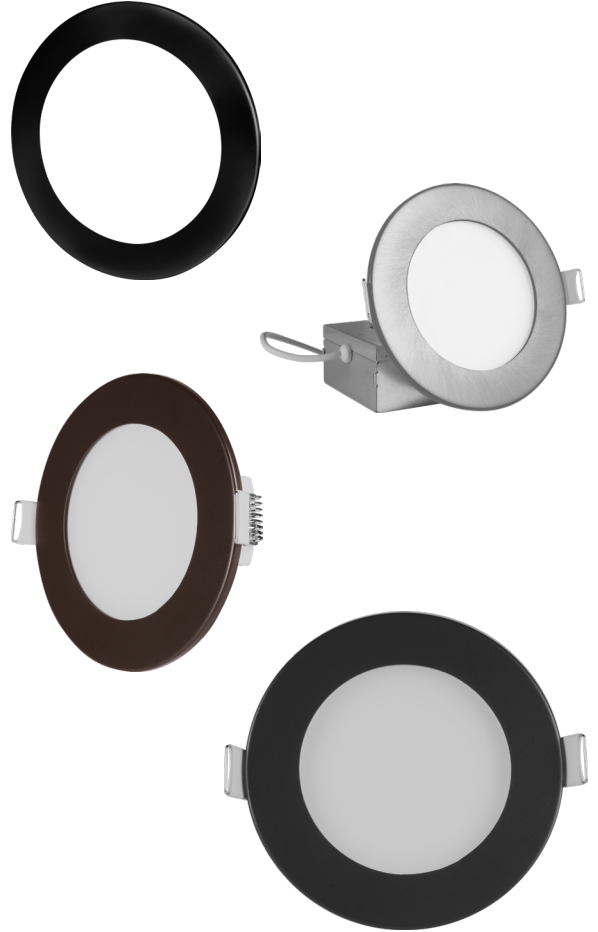

RELS-TRIM

Color Trim Accessory for RELS

Product Description

The color trims gives an additional decorative element to the RELS fixtures. The simple tab system attaches the trim on to the face of RELS Series downlights.

Construction

- Stamped steel
- Available in 4", 6", and 8" sizes
- Available in Black, Nickel, and Oil-Rubbed Bronze

Installation

- Align to face of fixture and bend tabs to secure
- Designed for RELS Downlights

Compatible Fixtures

REL41120SRDXX

REL61120SRDXX

REL81120SRDXX

Date

1 YEAR
WARRANTY

Ordering Information

Example: REL6-1-TR-LD-RD-OB

Size	Color Trim
REL4-1-TR-LD-RD	OB (Oil-Rubbed Bronze)
REL6-1-TR-LD-RD	BK (Black)
REL8-1-TR-RD	NK (Nickel)

Specifications and dimensions subject to change without notice.