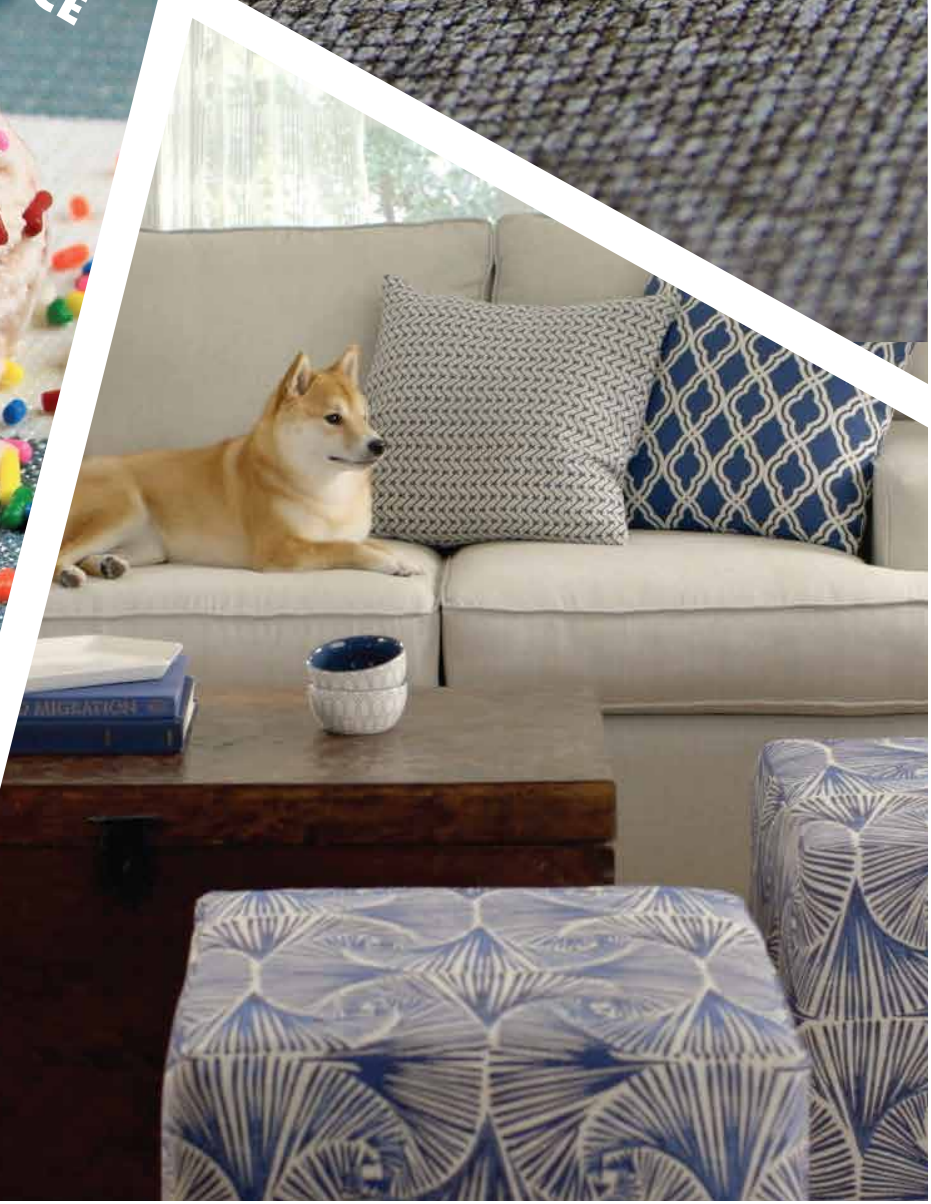

F⁴ORTRESS®

H O M E

Fortress Home is a fabric collection that withstands the challenges of everyday life - the kids, the pets, the spills. The active home needs protective fabrics that are durable, water resistant and easy to maintain.

ENGINEERED FOR PERFORMANCE