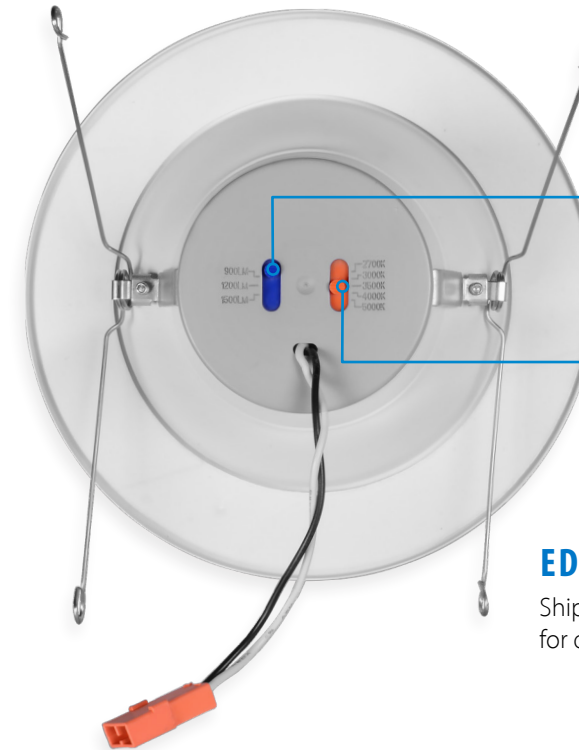

NICOR[®]

DLR7 Recessed LED Downlight

DLR7

RECESSED LED DOWNLIGHT

The DLR7 is the newest generation of NICOR retrofit downlight, now with selectable lumen output. DLR7 comes in 4" or 5"/6". It is a recessed LED downlight that is ideal for new construction using standard housings. The patented new construction frame, or as a retrofit into most 4", 5" or 6" housings. Improved to meet the newest certification standards, the DLR series is over 105 LPW, 90+ CRI and R9 greater than 50. With two micro-switches on the driver cap, the DLR Select offers the ability to adjust the CCT and lumen output. The DLR7 downlight combined with the frame, provides the lowest overall system cost for energy efficient, versatile, high quality lighting.

Dimensions

FEATURES

DOUBLE SELECT

WATTAGE

09S (600/750/900 lm)
15S (900/1200/1500 lm)

CCT

(27/30/35/40/50K)

EDISON BASE SOCKET STRING

Ships with Edison base socket string for quick retrofit installation.

SIZE COMPATIBILITY

Compatible with most recessed housings.

4"

Friction fit arms on 4" fixture.

5/6"

Fully captured V-springs on 6" fixture.