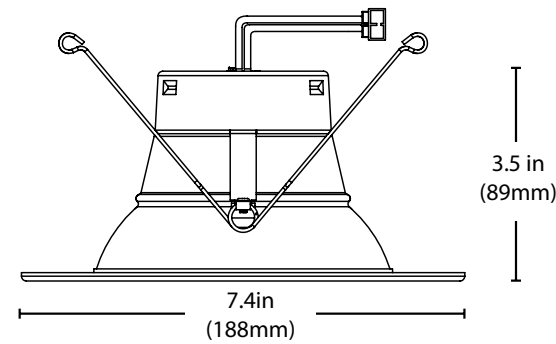

NICOR[®]

DLR7 Recessed LED Downlight

DLR7

RECESSED LED DOWNLIGHT

The DLR7 is the newest generation of NICOR retrofit downlight, now with selectable lumen output. DLR7 comes in 4" or 5"/6". It is a recessed LED downlight that is ideal for new construction using standard housings. The patented new construction frame, or as a retrofit into most 4", 5" or 6" housings. Improved to meet the newest certification standards, the DLR series is over 105 LPW, 90+ CRI and R9 greater than 50. With two micro-switches on the driver cap, the DLR Select offers the ability to adjust the CCT and lumen output. The DLR7 downlight combined with the frame, provides the lowest overall system cost for energy efficient, versatile, high quality lighting.

Dimensions

FEATURES

DOUBLE SELECT

WATTAGE

09S (600/750/900 lm)
15S (900/1200/1500 lm)

CCT

(27/30/35/40/50K)

EDISON BASE SOCKET STRING

Ships with Edison base socket string for quick retrofit installation.

SIZE COMPATIBILITY

Compatible with most recessed housings.

4"

Friction fit arms on 4" fixture.

5/6"

Fully captured V-springs on 6" fixture.