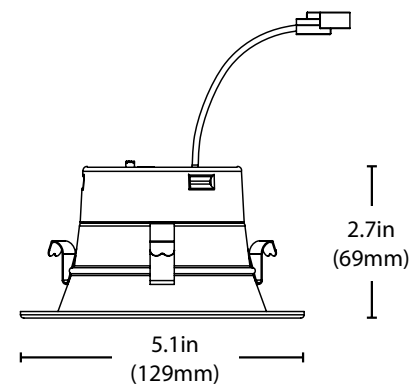

NICOR[®]

DLR7 Recessed LED Downlight

DLR7

RECESSED LED DOWNLIGHT

The DLR7 is the newest generation of NICOR retrofit downlight, now with selectable lumen output. DLR7 comes in 4" or 5"/6". It is a recessed LED downlight that is ideal for new construction using standard housings. The patented new construction frame, or as a retrofit into most 4", 5" or 6" housings. Improved to meet the newest certification standards, the DLR series is over 105 LPW, 90+ CRI and R9 greater than 50. With two micro-switches on the driver cap, the DLR Select offers the ability to adjust the CCT and lumen output. The DLR7 downlight combined with the frame, provides the lowest overall system cost for energy efficient, versatile, high quality lighting.

Dimensions

FEATURES

DOUBLE SELECT

WATTAGE

09S (600/750/900 lm)
15S (900/1200/1500 lm)

CCT

(27/30/35/40/50K)

EDISON BASE SOCKET STRING

Ships with Edison base socket string for quick retrofit installation.

SIZE COMPATIBILITY

Compatible with most recessed housings.

4"

Friction fit arms on 4" fixture.

5/6"

Fully captured V-springs on 6" fixture.