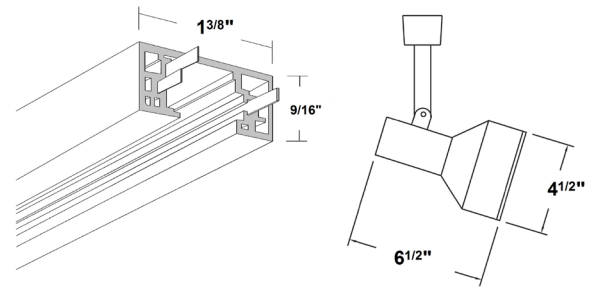

Construction

- Steel housing routes heat away from electrical components
- Includes One 4' Track Rail and Three Adjustable Track Heads

Optical System

- Lamps not included

Electrical

- Input 120 VAC
- Equipped with Triple Contact Points to Ensure a Stable, Error Free Connection

Project _____

Catalog _____

Type _____

Date _____

10997 4' 3-Light Track Pack

Ordering Information

Series	Finish	Style
10997	WH	_(Smooth)
		BF (Baffle)