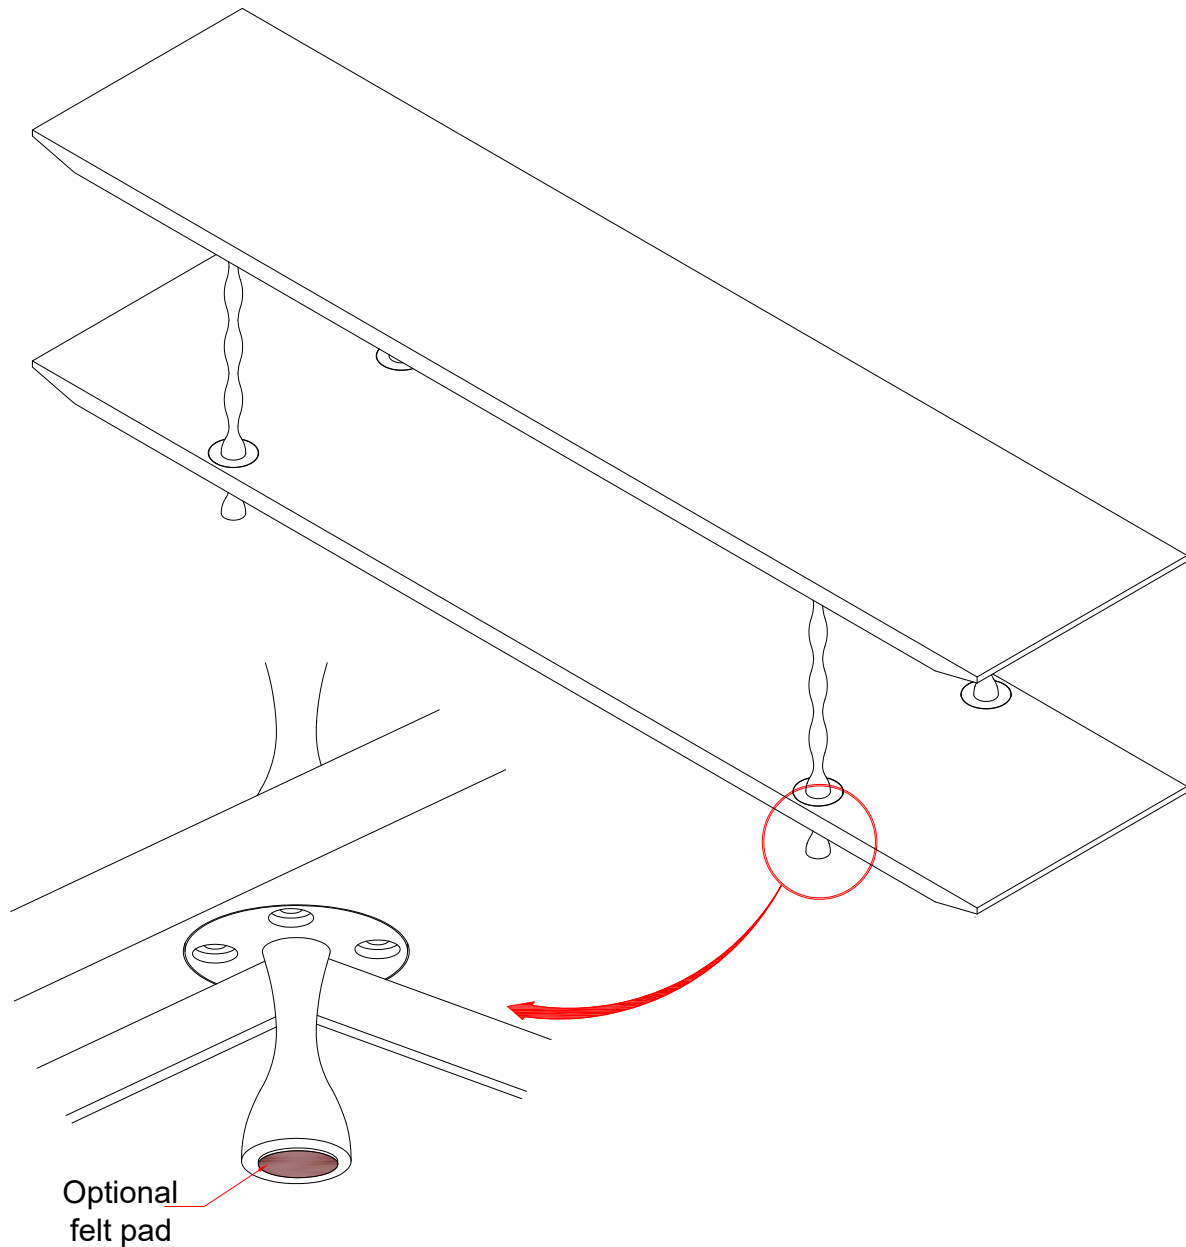

SONDER

LIVING

NATAL MEDIA CONSOLE TABLE - 2 TIER

⚠ WARNING

- Use product on carpet or apply optional felt pads to help protect floors.
- Do not pull or push product on the floor.

INSTRUCTIONS

Apply glue on the felt pads (B) then stick them underneath the legs of Media. See SKETCH as below.

Optional
felt pad