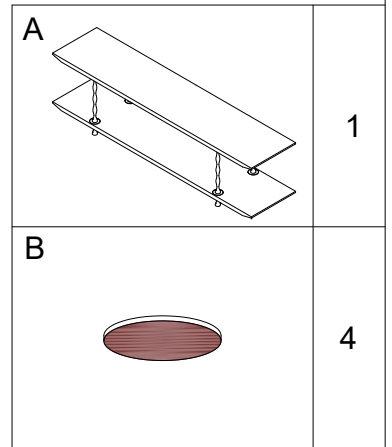

SONDER

LIVING

NATAL MEDIA CONSOLE TABLE - 2 TIER

⚠ WARNING

- Use product on carpet or apply optional felt pads to help protect floors.
- Do not pull or push product on the floor.

INSTRUCTIONS

Apply glue on the felt pads (B) then stick them underneath the legs of Media. See SKETCH as below.

Optional
felt pad