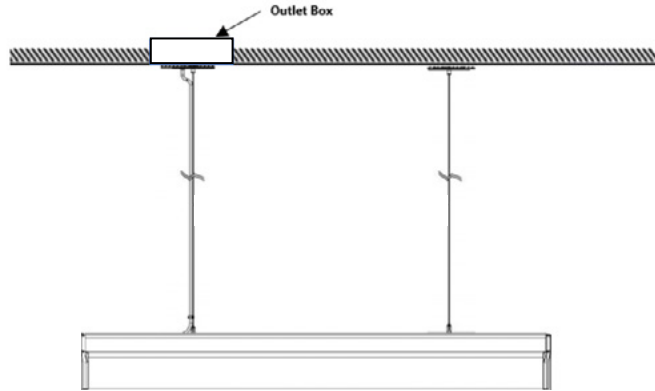

Lumination® LEL Series

Linear Edge Lit Suspended Luminaire

Dimensions

CUSTOMER NAME

Project Name _____

Date _____ Type _____

Catalog Number _____

DIMENSIONS 4FT/6FT/8FT SUSPENDED

Fixture Type	Length (A)	Height (B)	Width (C)	Light Guide (C)	Cable Length (D)
LEL-4ft	48.7in (1237)				
LEL-6ft	72.9in (1851cm)	7.6in (193mm)	1.4in (35mm)	4.77in (121.1mm)	120in (3048mm)
LEL-8ft	96.7in (2457cm)				