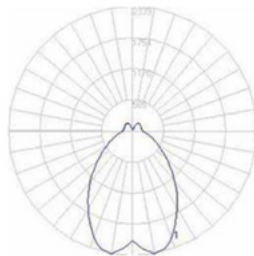

LEL 8ft

MM = MEDIUM

11,200 Lumens
LEL-B-A2-0-XX-MM

— Vertical plane at max Cd horiz. angle
— Horizontal cone at max Cd vert. angle

ZONE	LUMENS	% OF FIXTURE
0-20	1535.18	13.70
0-30	3170.28	28.30
0-40	4923.68	44.00
0-60	7738.09	69.10
0-80	9244.71	82.50
0-90	9660.43	86.30

ZONE	LUMENS	% OF FIXTURE
10-90	9272.29	82.80
20-40	3388.49	30.30
20-50	4959.29	44.30
40-70	3711.86	33.10
60-80	1506.61	13.50
70-80	609.16	5.40
80-90	415.72	3.70
90-110	614.88	5.50
90-120	882.08	7.90
90-130	1115.55	10.00
90-150	1447.15	12.90
90-180	1539.56	13.70
110-180	924.68	8.30
0-180	11199.98	100.00

For Additional Information or Product Technical Questions:
lightingprodinfo@gecurrent.com