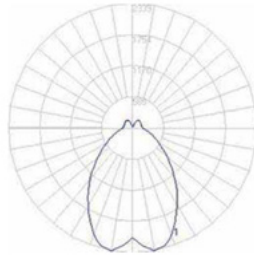

LEL 6ft

MM = MEDIUM

9,100 Lumens
LEL-B-91-0-XX-MM

— Vertical plane at max Cd horiz. angle
— Horizontal cone at max Cd vert. angle

ZONE	LUMENS	% OF FIXTURE
0-20	1247.34	13.70
0-30	2575.86	28.30
0-40	4000.50	44.00
0-60	6287.21	69.10
0-80	7511.35	82.50
0-90	7849.13	86.30

ZONE	LUMENS	% OF FIXTURE
10-90	7533.77	82.80
20-40	2753.16	30.30
20-50	4029.44	44.30
40-70	3015.90	33.10
60-80	1224.13	13.50
70-80	494.95	5.40
80-90	337.78	3.70
90-110	499.60	5.50
90-120	716.66	7.90
90-130	906.40	10.00
90-150	1175.83	12.91
90-180	1250.91	13.70
110-180	751.31	8.30
0-180	9100.4	100.00