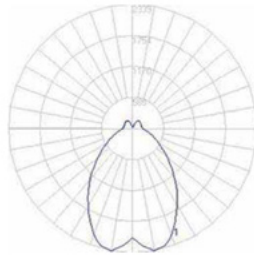

Fixture Type	Length (A)	Height (B)	Width (C)	Light Guide (C)	Cable Length (D)
LEL-4ft	48.7in (1237)				
LEL-6ft	72.9in (1851cm)	7.6in (193mm)	1.4in (35mm)	4.77in (121.1mm)	120in (3048mm)
LEL-8ft	96.7in (2457cm)				

DIMENSIONS 6FT HTEK TRACK MOUNT

Fixture Type	Length (A)	Height (B)	Width (C)	Total Height (D)
LEL-6ft HTEK	72.9in (1851cm)	7.6in (193mm)	1.4in (35mm)	10.85in (275.77mm)

Lumination® LEL Series

Linear Edge Lit Suspended Luminaire

Photometrics

CUSTOMER NAME

Project Name _____

Date _____ Type _____

Catalog Number _____

LEL 4ft

MM = MEDIUM

6,050 Lumens
LEL-B-60-0-XX-MM

— Vertical plane at max Cd horiz. angle
— Horizontal cone at max Cd vert. angle

ZONE	LUMENS	% OF FIXTURE
0-20	829.27	13.70
0-30	1712.52	28.30
0-40	2659.67	44.00
0-60	4179.96	69.10
0-80	4993.80	82.50
0-90	5218.37	86.30