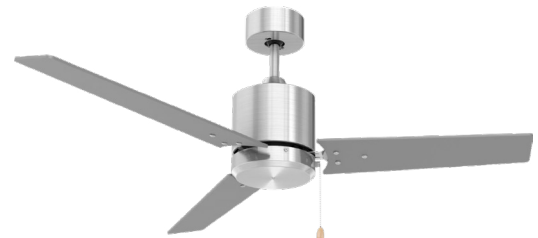

Fan Motor

- A variable 3-speed reversible motor
- AC Motor | 153 x 15mm motor | 3 Capacitor
- Motor Wattage: 57W
- 54 in Lead Wire | 6 in down rod included

Blades

- Blade is constructed from High-Quality Plywood.
- 12° pitch

Electrical

- Input voltage 120VAC

Light Kit

- There are 2 options available one with integrated LED light kit and without light kit.

Controls

- Standard pull chain control with optional remote and wall switch controls.

Optic Lens

- White Glass

Listings

- ETLus listed for dry location

Warranty

- Fan Motor: Lifetime Warranty
- Light Kit: 1 Year Limited Warranty
- Lamps: 1 Year Limited Warranty
- Warranty does not cover product failure due to an overvoltage event (power surge.) For installations where power surge may be possible, NICOR recommends installing additional surge protection at the electrical distribution panel

Project

Catalog

Type

Date

3-Blade Ceiling Fan without Light