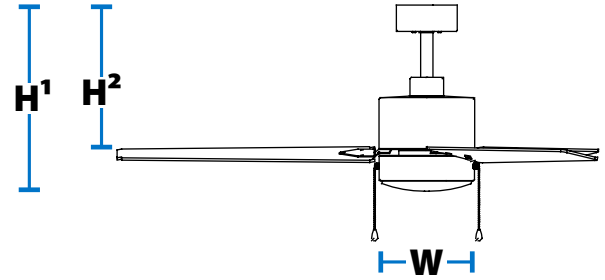

### Ordering Information

Example: 52MFC1120LED3RCNKNK

Sweep	Series	Version	Voltage	Light Source	No. of Blades	Control	Housing Finish	Blade Finish
52	MFC	1	120	LED (Integrated)	3	_blank (Pull Chains)	WH (White)	WH (White)
				N (none)	4	RC (Remote Control)	BK (Black)	BK (Black)
					5	WC (Wall Control)	NK (Brushed Nickel)	WT (Walnut)
								NK (Brushed Nickel)

## Dimensions

Dimensions			
	Height (H <sup>1</sup> )	Width (W)	Height (H <sup>2</sup> )
With Light Source	15.70" (399 mm)	8.03" (204 mm)	12.46" (316 mm)
Without Light Source	14.09" (358 mm)	8.03" (204 mm)	12.46" (316 mm)