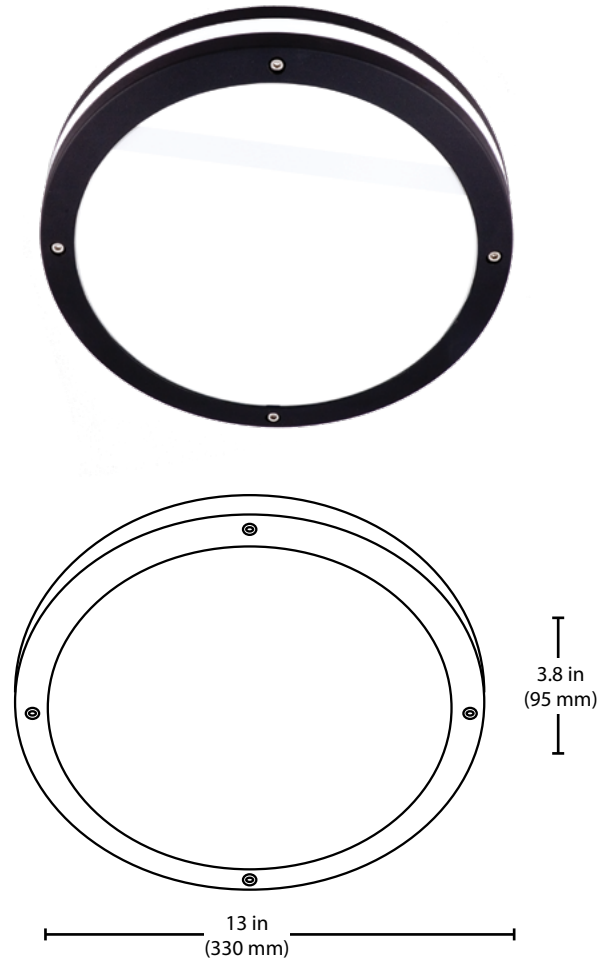

34121

13" Decorative Outdoor LED Ceiling

Product Description

This decorative LED fixture offers a 13" frosted polycarbonate drum shape with a black frame accent. This flush mount fixture provides general illumination in residential and light commercial applications and is ideal for use in foyers, hallways, bedrooms, offices, utility work areas, stairways, and many other indoor or outdoor areas. The 34121 is an affordable option that provides high performance, exceptional brightness control, and general ambient lighting.

Details

- Input Voltage: 120-277V
- Watts: 22W
- Lumens: 1360Lm
- Color Temp: 4000K, 5000K
- Housing: Die-cast aluminum
- Finish: Black powder coat finish

Project

Catalog

Type

Date

Ordering Information

Example: 34121-LED-BK-40K