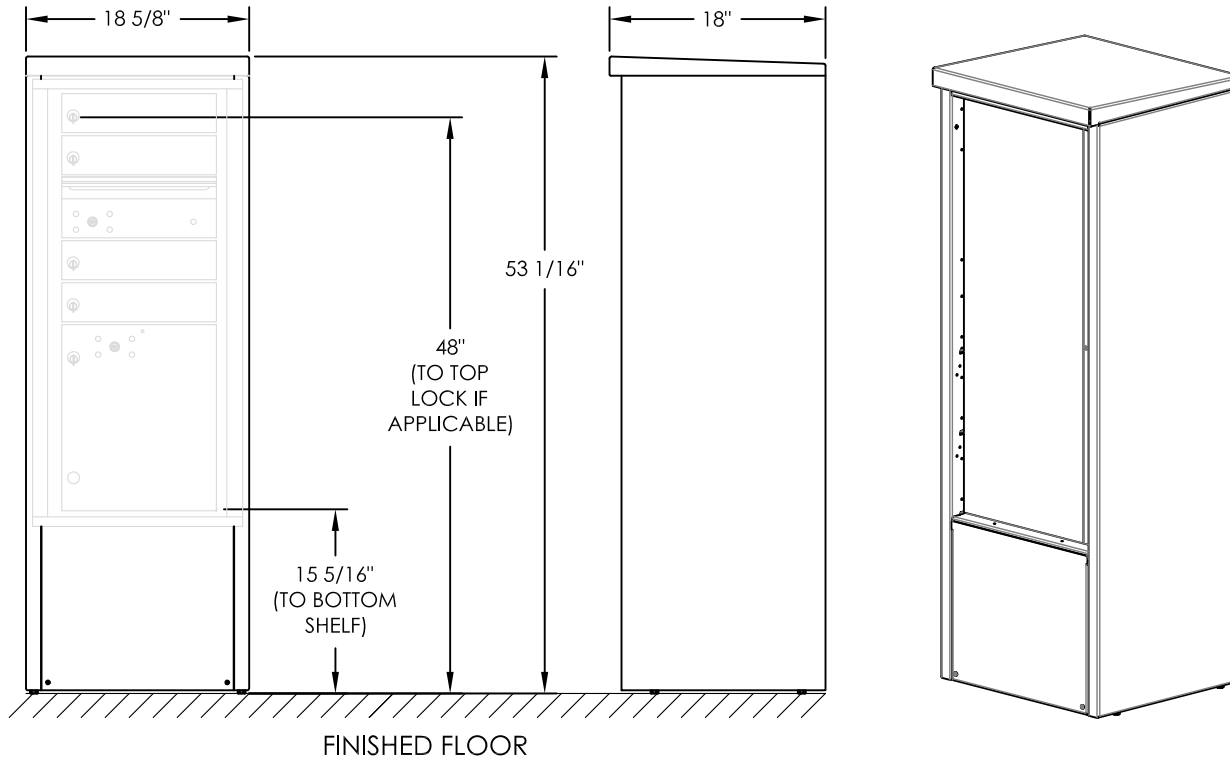

versatile™ 4C Depot, DEPADAS

Shown with 4C
for dimensional
reference only.

NOTES:

1. Depot cabinet design ensures compliance with USPS STD-4C mailbox installation regulations.
2. Accommodates all 4C front-loading single-column ADA-High modules.
3. Depot cabinet assembled complete in factory.
4. Depot ships complete with 4C front-loading module installed.
5. May be installed outside or inside - see foundation specification details in installation manual.

PRODUCT SERIES: VERSATILE™ 4C DEPOT		
FLORENCE CORPORATION 5935 Corporate Drive • Manhattan, KS 66503 800.275.1747 • www.florencelockers.com	MODEL DEPADAS	REV -
	SCALE 1:16	LAST REV DATE 10/6/2020
	DRAWING NUMBER DEPADASCS	DRAWN BY NBC