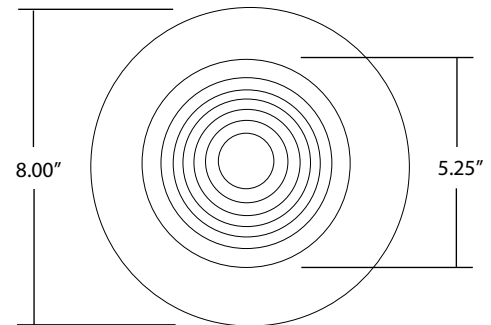

- Requires one A19 bulb rated up to 60-Watts Max. (not included)
- Trim measures 8-inches in diameter with a 5.25-inch aperture
- Includes Torsion V-Spring Clips for a Fast and Secure Installation

- Maximum Lamp Rating: 60W | A19
- Note: May require 17600 Frame Insert
- Wet-Location Rated

- 1-Year Limited Warranty

Dimensions

Trim width: 8in

Lamp opening: 5.25in

Project

Catalog

Type

Ordering Information