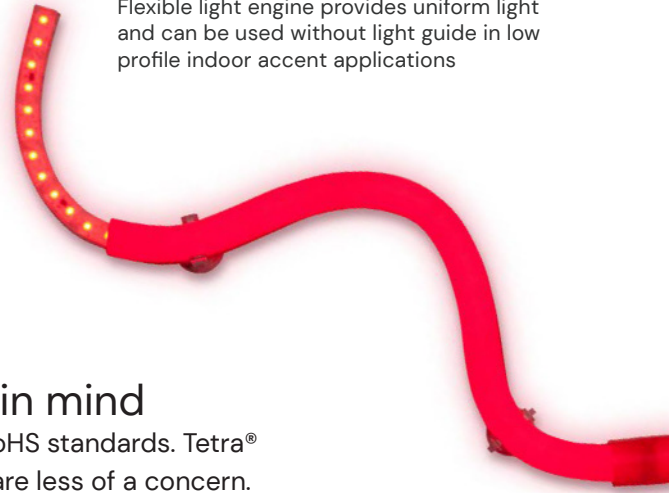

Tetra[®] Contour

Visibly Better

LED SIGNAGE LIGHTING SYSTEMS

Labor Saving Installation

Tetra[®] Contour installation is quick and easy using low-profile mounting clips. It provides a bright, uniform appearance, seamless illumination and a wide 330° of light output. Tetra[®] Contour LS comes pre-assembled and features a plug & play design that saves on labor and installation costs. For each 8-foot (2.44m) length, simply screw in light guide mounting clips, clip Tetra[®] Contour LS into place, use quick connectors to plug in the next section, and you're done!

Complete neon replacement system

Tetra® Contour combines a flexible LED light engine with a rigid, optically diffuse extruded-plastic light guide that can be heated and formed to fit a wide variety of designs and applications. Tetra® Contour LS (linear series) is the unbendable companion product used for creating linear border lighting sections. Working together, these products comprise a complete LED system that provides the classic appearance of neon and complements the unique design of any building.

Flexible light engine provides uniform light and can be used without light guide in low profile indoor accent applications

Range of Colors

With several brilliant colors of LED light engine and several vibrant light guides to choose from, designers can mix and match components to easily create customized looks.