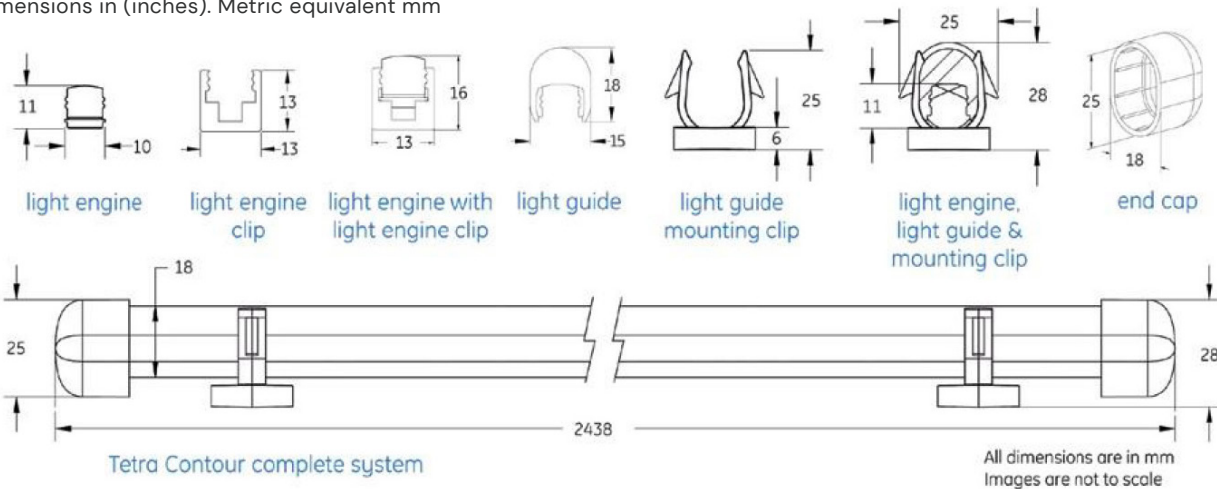

Tetra[®] Contour

Visibly Better

LED SIGNAGE LIGHTING SYSTEMS

Labor Saving Installation

Tetra[®] Contour installation is quick and easy using low-profile mounting clips. It provides a bright, uniform appearance, seamless illumination and a wide 330° of light output. Tetra[®] Contour LS comes pre-assembled and features a plug & play design that saves on labor and installation costs. For each 8-foot (2.44m) length, simply screw in light guide mounting clips, clip Tetra[®] Contour LS into place, use quick connectors to plug in the next section, and you're done!

Mechanical Outline

Dimensions in (inches). Metric equivalent mm

Tetra® Contour & Contour LS

SKU	Description	Color	Quantity	Additional Information
GEXNBL-1	Tetra Contour Blue LED Light Engine	Blue	12/box	Unit Length: 8 ft. (2.44m)
GEXNGL-1	Tetra® Contour Green LED Light Engine	Green	12/box	Unit Length: 8 ft. (2.44m)
GEXNYG-1	Tetra® Contour Amber LED Light Engine	Amber	12/box	Unit Length: 8 ft. (2.44m)
GEXNRC-1	Tetra® Contour Red-Orange LED Light Engine	Red-Orange	12/box	Unit Length: 8 ft. (2.44m)
GEXNRD-1	Tetra® Contour Red LED Light Engine	Red	12/box	Unit Length: 8 ft. (2.44m)
GEXN65-1	Tetra® Contour White (6500K) LED Light Engine	White	12/box	Unit Length: 8 ft. (2.44m)
GEXN32-1	Tetra® Contour Warm White (3200K) LED Light Engine	Warm White	12/box	Unit Length: 8 ft. (2.44m)
GEXNLBL-1	Tetra® Contour LS Blue Light Engine and Blue Light Guide	Blue	12/box	Unit Length: 8 ft. (2.44m)
GEXNLGL-1	Tetra® Contour LS Green Light Engine and Green Light Guide	Green	12/box	Unit Length: 8 ft. (2.44m)
GEXNLRD-1	Tetra® Contour LS Red Light Engine and Red Light Guide	Red	12/box	Unit Length: 8 ft. (2.44m)
GEXNL65-1	Tetra® Contour LS White Light Engine (6500K) and White Light Guide	White	12/box	Unit Length: 8 ft. (2.44m)
GEXNL32-1	Tetra® Contour LS Warm White (3200K) LED Light Engine	Warm White	12/box	Unit Length: 8 ft. (2.44m)