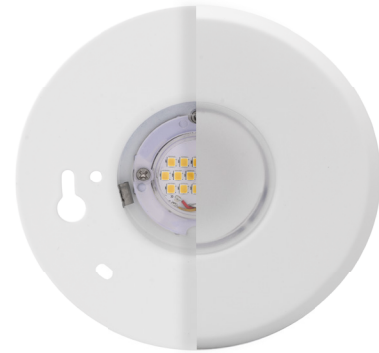

- Custom slim driver minimizes installation height
- Input voltage of 120VAC, 60Hz
- Dimmable to less than 5% with compatible leading edge (TRIAC) and trailing edge (ELV) dimmers

Finish

- White powder coat finish standard
- Optional trims available in Black, Nickel, and Oil-Rubbed Bronze

Mounting and Installation

- Easy installation in most 4/O and 4" non-metallic new construction and remodel J-Boxes (a volume of 20in³ or greater is recommended)
- Removable trim allows for easy mounting while providing a seamless trim finish
- Fixture mounts directly to J-Boxes with two screws
- Keyhole slots allow quick and easy installation
- Three three-port poke-in connectors included
- Operating temperature of 0° to 104°F (-18°C to 40°C)

Listings

- LM-79, LM-80 testing performed in accordance with IESNA standards
- UL/cUL1598 Listed for wet locations
- Suitable for use in closets: Compliant with NFPA® 70, NEC® Section 410.16 (A)(3) and 410.16 (C)(5)
- RoHS Compliant
- Meets FCC Part 15, Subpart B, Class B standards for conducted and radiated emissions
- LED lumen maintenance: L70(9k)>54,000 hrs

Warranty

- 5-year limited system warranty standard
- Warranty does not cover product failure due to an overvoltage event (power surge)
- For installations where power surge may be possible, NICOR recommends installing additional surge protection at the electrical distribution panel

Project

Catalog

Type

Date

Pat. No.: US 10,508,783