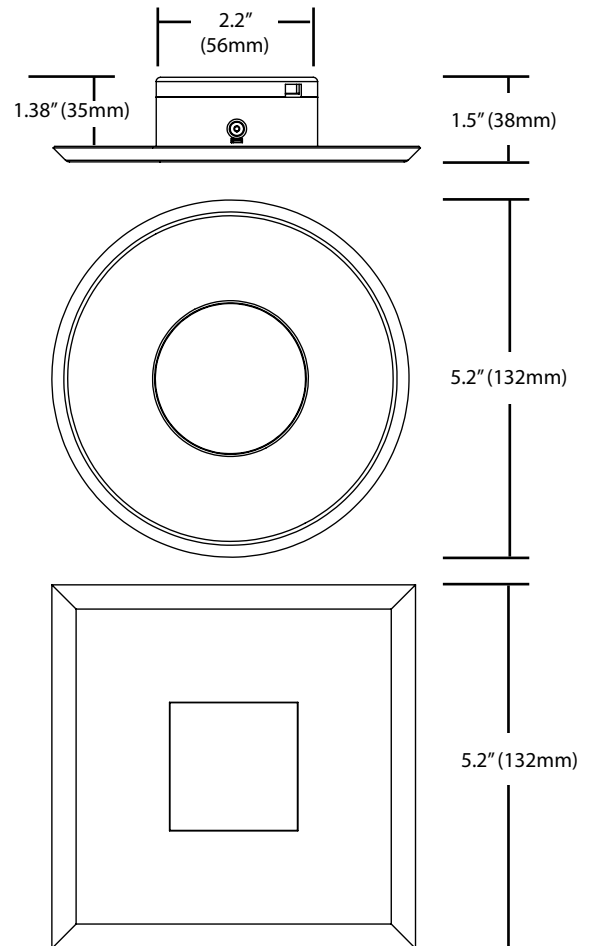

- Custom slim driver minimizes installation height
- Input voltage of 120VAC, 60Hz
- Dimmable to less than 5% with compatible leading edge (TRIAC) and trailing edge (ELV) dimmers

Finish

- White powder coat finish standard
- Optional trims available in Black, Nickel, and Oil-Rubbed Bronze

Mounting and Installation

- Easy installation in most 4/O and 4" non-metallic new construction and remodel J-Boxes (a volume of 20in³ or greater is recommended)
- Removable trim allows for easy mounting while providing a seamless trim finish
- Fixture mounts directly to J-Boxes with two screws
- Keyhole slots allow quick and easy installation
- Three three-port poke-in connectors included
- Operating temperature of 0° to 104°F (-18°C to 40°C)

Listings

- LM-79, LM-80 testing performed in accordance with IESNA standards
- UL/cUL1598 Listed for wet locations
- Suitable for use in closets: Compliant with NFPA® 70, NEC® Section 410.16 (A)(3) and 410.16 (C)(5)
- RoHS Compliant
- Meets FCC Part 15, Subpart B, Class B standards for conducted and radiated emissions
- LED lumen maintenance: L70(9k)>54,000 hrs

Warranty

- 5-year limited system warranty standard
- Warranty does not cover product failure due to an overvoltage event (power surge)
- For installations where power surge may be possible, NICOR recommends installing additional surge protection at the electrical distribution panel

Project

Catalog

Type

Date

Pat. No.: US 10,508,783