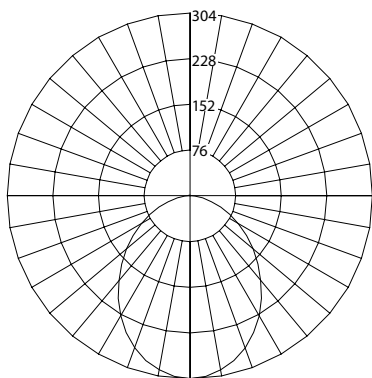

Project

Catalog

Type

Date

Pat. No.: US 10,508,783

Photometric Data

DLF 2700K

Input Voltage (VAC)	120V
System Level Power (W)	10.1
Delivered Lumens* (Lm)	706
System Efficacy (Lm/W)	69.9
Correlated Color Temp (K)	2689
Color Rendering Index (CRI)	92 R9=52
Beam Angle	94°
Spacing Criteria	1.16

Intensity Summary (Candle Power)

Angle	Mean CP
0	304
5	301
15	284
25	251
35	208
45	160
55	115
65	73
75	39
85	8
90	1

CCT Data Multiplier

DLF301203KWH	1.020
DLF301204KWH	1.058
DLF301205KWH	1.071

Cone of Light Tabulation

Fixture tested per LM-79-08. Photometric data is of the performance of a representative fixture with round white trim. Results may vary in the field.

Performance Data

Model Number	Lumens*	Watts	Lumens/Watt
DLF301202KWH	706	10.1	69.9
DLF301203KWH	720	10.1	71.3
DLF301204KWH	747	10.1	74.0
DLF301205KWH	756	10.1	74.9