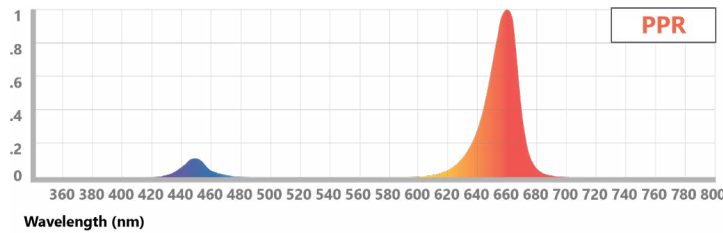

SKU	ORDER CODE	INPUT VOLTAGE	POWER FACTOR	SPECTRUM	POWER ¹ (W)	PPF ¹ ($\mu\text{MOL}/\text{S}$)	EFFICACY ¹ ($\mu\text{MOL}/\text{J}$)	LENGTH
93150990	GEHIHPPR8S7N1 LV	120-277VAC	0.94	PPR	99	346	3.5	7'9" (2360mm)
93151001	GEHIHPPR8S8N1 HV	277-480VAC	0.96	PPR	94	340	3.5	7'9" (2360mm)

Physical Specifications

DIMENSIONS AND WEIGHT				
FIXTURE LENGTH (L1)	LENS LENGTH (L2)	WIDTH (W)	HEIGHT (H)	WEIGHT
7'9" 2360mm	7'4" 2241mm	2.3" 59mm	2" 52mm	5.5 lbs 2.5 kg

Spectrum

Type R

High red light to optimize plant growth and photosynthesis