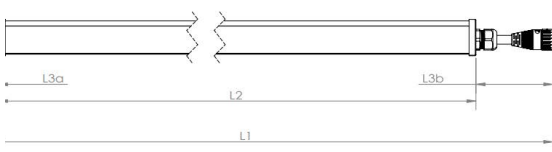

SKU	ORDER CODE	INPUT VOLTAGE	POWER FACTOR	SPECTRUM	POWER ¹ (W)	PPF ¹ ($\mu\text{MOL}/\text{S}$)	EFFICACY ¹ ($\mu\text{MOL}/\text{J}$)	LENGTH
93150990	GEHIHPPR8S7N1 LV	120-277VAC	0.94	PPR	99	346	3.5	7'9" (2360mm)
93151001	GEHIHPPR8S8N1 HV	277-480VAC	0.96	PPR	94	340	3.5	7'9" (2360mm)

Physical Specifications

DIMENSIONS AND WEIGHT				
FIXTURE LENGTH (L1)	LENS LENGTH (L2)	WIDTH (W)	HEIGHT (H)	WEIGHT
7'9" 2360mm	7'4" 2241mm	2.3" 59mm	2" 52mm	5.5 lbs 2.5 kg

Spectrum

Type R

High red light to optimize plant growth and photosynthesis