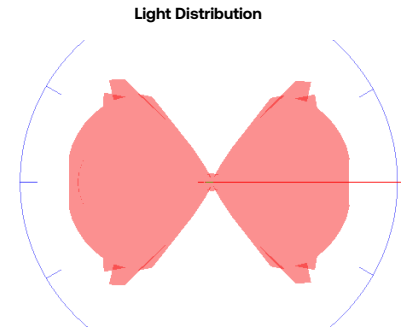

Optical System

Light Distribution	120° per side
Spectrums	PPR

Ambient Temperature

TYPE	TEMPERATURE RATING
Operating Temperature	0°C to 40°C (32°F to 104°F)

¹ Tested at 40°C per TM-21

Electrical

THD	< 20%
Efficacy Range	3.5 $\mu\text{mol}/\text{j}$
Power factor	>0.9
IP rating	IP66
Cooling	Passive

SKU	ORDER CODE	INPUT VOLTAGE	POWER FACTOR	SPECTRUM	POWER ¹ (W)	PPF ¹ ($\mu\text{MOL}/\text{S}$)	EFFICACY ¹ ($\mu\text{MOL}/\text{J}$)	LENGTH
93150990	GEHIHPPR8S7N1 LV	120-277VAC	0.94	PPR	99	346	3.5	7'9" (2360mm)
93151001	GEHIHPPR8S8N1 HV	277-480VAC	0.96	PPR	94	340	3.5	7'9" (2360mm)

Physical Specifications

DIMENSIONS AND WEIGHT				
FIXTURE LENGTH (L1)	LENS LENGTH (L2)	WIDTH (W)	HEIGHT (H)	WEIGHT
7'9" 2360mm	7'4" 2241mm	2.3" 59mm	2" 52mm	5.5 lbs 2.5 kg

Spectrum

Type R

High red light to optimize plant growth and photosynthesis