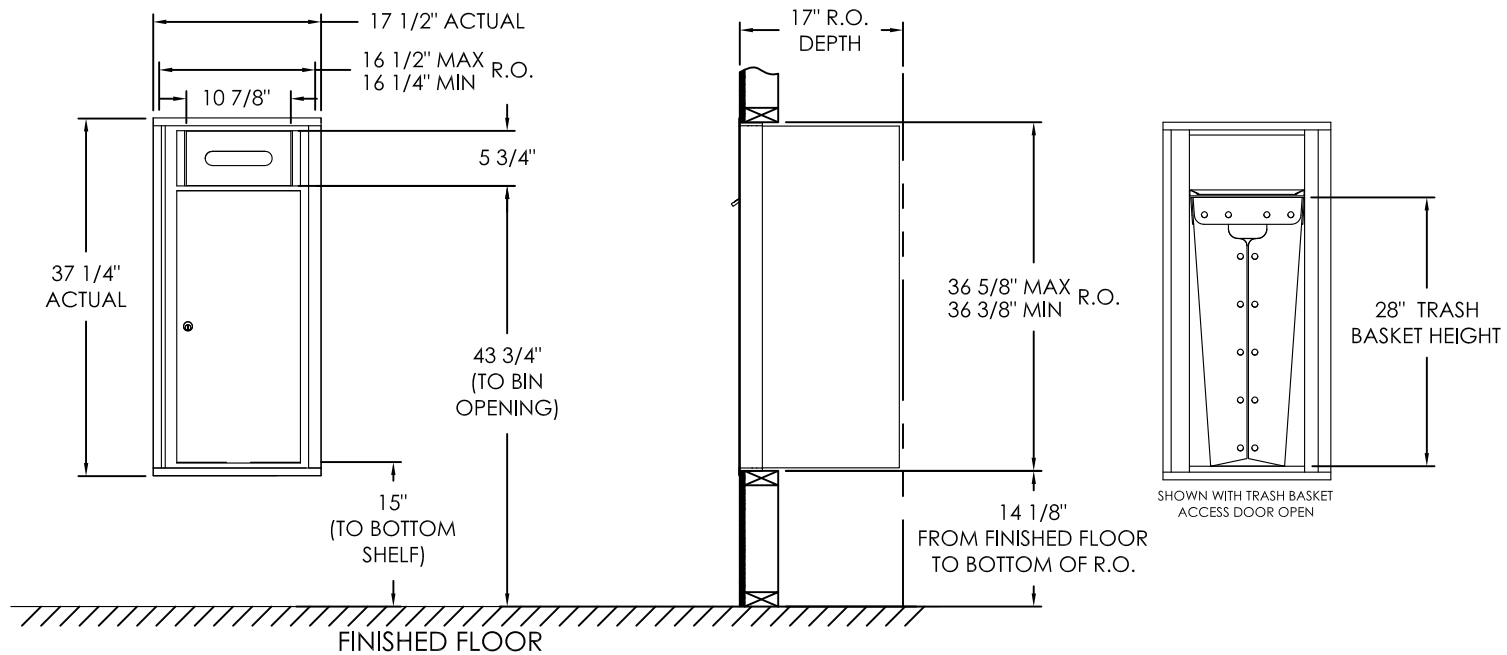

# versatile™ 4C Trash/Recycling Bin, 4CADS-BIN

**Notes:**

1. 4C Trash/Recycling Bins are for private application only / not USPS Approved.
2. Module may be recessed, surface, or pedestal mounted and coordinates with Florence 4C mailbox modules, see installation manual for details.
3. Includes (1) trash/recycling compartment, (1) 15-gallon trash basket made of recycled plastic and customized to compartment (Note: trash bag furnished by others).