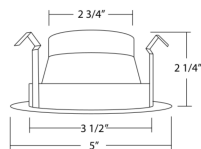

HOUSING

Airtight housing limits the exchange of air between ceiling plenum and heated/cooled areas.
Washington State Energy Code approved to meet restricted airflow requirements.
Integral thermal protector guards against improper lamping and misuse of insulation materials.
Adjustable socket bracket assures proper and consistent lamp positioning.
5 1/2" height allows use in 2" x 6" joist construction.

ORDERING INFORMATION

Example: 19001AR

Series	Description
19001AR	4" Remodel Airtight Housing

Trim	Ordering Info	Dimensions	Specifications
	BAFFLE • 50W R20/PAR20 19501 Black 19501BZ Bronze 19501NK Nickel 19501OB-OB Oil-rubbed bronze (oil-rubbed bronze ring)		
	BAFFLE • 50W R20/PAR20 19501SP Black (Air-tight)		
	BAFFLE • 50W R20/PAR20 19502WH White 19502BK Black		
	BAFFLE • 50W R20/PAR20 19502SP White (Air-tight)		

COMPATIBLE TRIMS

Trim	Ordering Info	Dimensions	Specifications
------	---------------	------------	----------------

SPECULAR CONE • 50W | R20/PAR20
19504 Clear

SPECULAR CONE • 50W | R20/PAR20
19505 Black

EYEBALL • 50W | R20/PAR20
19506BZ Bronze
19506NK Brushed nickel
19506WH White
19506OB-OB Oil-rubbed bronze