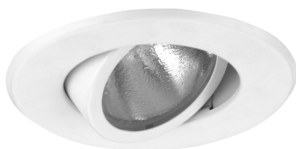

ORDERING INFORMATION

Example: 19001AR

Series	Description
19001AR	4" Remodel Airtight Housing

Trim	Ordering Info	Dimensions	Specifications
	BAFFLE • 50W R20/PAR20 19501 Black 19501BZ Bronze 19501NK Nickel 19501OB-OB Oil-rubbed bronze (oil-rubbed bronze ring)		
	BAFFLE • 50W R20/PAR20 19501SP Black (Air-tight)		
	BAFFLE • 50W R20/PAR20 19502WH White 19502BK Black		
	BAFFLE • 50W R20/PAR20 19502SP White (Air-tight)		

WALL WASH • 50W | R20/PAR20
19507 White

SLOT APERTURE • 50W | R20/PAR20
19508 White

ALBALITE SHOWER • 50W | R20/PAR20
19509BK Black
19509BZ Bronze
19509CL Clear
19509OB Oil-rubbed bronze
19509WH White

DROP OPAL SHOWER • 50W | R20/PAR20
19510CL Clear
19510GD Gold
19510WH White

WALL WASH • 50W | R20/PAR20
19511BK Black baffle
19511WH White baffle

COMPATIBLE TRIMS

Trim	Ordering Info	Dimensions	Specifications
------	---------------	------------	----------------

PINHOLE • 50W | R20/PAR20
19521 White

SQUARE TRIM/BAFFLE • 50W | R20/PAR20
19522BK White trim/Black baffle
19522NK Nickel
19522WH White

SQUARE TRIM/ROUND GIMBLE • 50W | R20/PAR20
19523BK Black
19523NK Nickel
19523WH White

GIMBLE RING • 50W | R20/PAR20
19558WH White