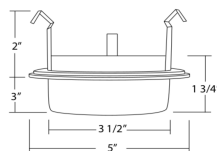

WALL WASH • 50W | R20/PAR20
19511BK Black baffle
19511WH White baffle