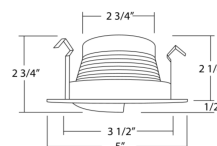

COMPATIBLE TRIMS

Trim	Ordering Info	Dimensions	Specifications