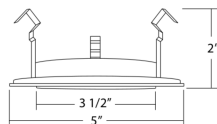

DROP OPAL SHOWER • 50W | R20/PAR20
19510CL Clear
19510GD Gold
19510WH White