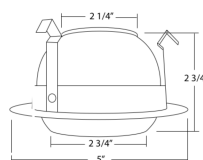

COMPATIBLE TRIMS

Trim	Ordering Info	Dimensions	Specifications
------	---------------	------------	----------------

SPECULAR CONE • 50W | R20/PAR20
19504 Clear

SPECULAR CONE • 50W | R20/PAR20
19505 Black

EYEBALL • 50W | R20/PAR20
19506BZ Bronze
19506NK Brushed nickel
19506WH White
19506OB-OB Oil-rubbed bronze