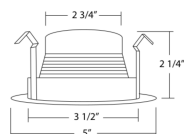

ALBALITE SHOWER • 50W | R20/PAR20
19509BK Black
19509BZ Bronze
19509CL Clear
19509OB Oil-rubbed bronze
19509WH White