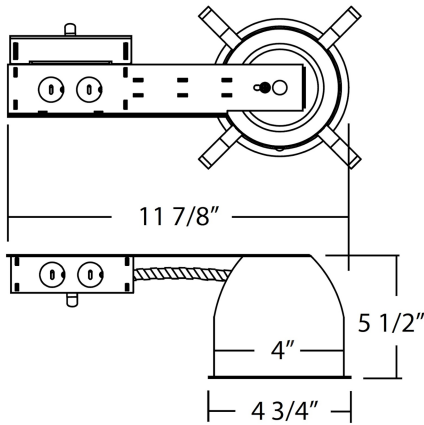

19001AR

4" REMODEL AIRTIGHT HOUSING NON IC

Suitable for remodel in residential and commercial applications.
NON-IC. Insulation must be kept a minimum of 3" from housing.

JUNCTION BOX

Listed for through branch circuit wiring and includes several 1/2" knockouts.
Supplied with three push-in wire connectors.

HOUSING

Airtight housing limits the exchange of air between ceiling plenum and heated/cooled areas.
Washington State Energy Code approved to meet restricted airflow requirements.
Integral thermal protector guards against improper lamping and misuse of insulation materials.
Adjustable socket bracket assures proper and consistent lamp positioning.
5 1/2" height allows use in 2" x 6" joist construction.

ORDERING INFORMATION

Example: 19001AR

Series	Description
19001AR	4" Remodel Airtight Housing

Trim	Ordering Info	Dimensions	Specifications
	BAFFLE • 50W R20/PAR20 19501 Black 19501BZ Bronze 19501NK Nickel 19501OB-OB Oil-rubbed bronze (oil-rubbed bronze ring)		
	BAFFLE • 50W R20/PAR20 19501SP Black (Air-tight)		
	BAFFLE • 50W R20/PAR20 19502WH White 19502BK Black		
	BAFFLE • 50W R20/PAR20 19502SP White (Air-tight)		

COMPATIBLE TRIMS

Trim	Ordering Info	Dimensions	Specifications
------	---------------	------------	----------------

SPECULAR CONE • 50W | R20/PAR20
19504 Clear

SPECULAR CONE • 50W | R20/PAR20
19505 Black

EYEBALL • 50W | R20/PAR20
19506BZ Bronze
19506NK Brushed nickel
19506WH White
19506OB-OB Oil-rubbed bronze