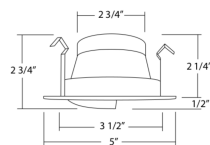

SLOT APERTURE • 50W | R20/PAR20
19508 White