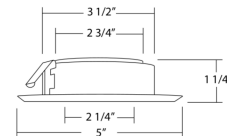

COMPATIBLE TRIMS

Trim	Ordering Info	Dimensions	Specifications

NICOR LED

DQR4MA 4" Multi-Adjustable Recessed LED Downlight

In Stock & Ready

Stock available from NICOR warehouses located in the USA, while supplies last