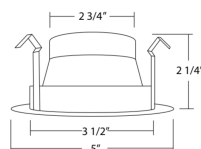

ORDERING INFORMATION

Example: 19001AR

Series	Description
19001AR	4" Remodel Airtight Housing

Trim	Ordering Info	Dimensions	Specifications
	BAFFLE • 50W R20/PAR20 19501 Black 19501BZ Bronze 19501NK Nickel 19501OB-OB Oil-rubbed bronze (oil-rubbed bronze ring)		
	BAFFLE • 50W R20/PAR20 19501SP Black (Air-tight)		
	BAFFLE • 50W R20/PAR20 19502WH White 19502BK Black		
	BAFFLE • 50W R20/PAR20 19502SP White (Air-tight)		

COMPATIBLE TRIMS

Trim	Ordering Info	Dimensions	Specifications
------	---------------	------------	----------------

SPECULAR CONE • 50W | R20/PAR20
19504 Clear

SPECULAR CONE • 50W | R20/PAR20
19505 Black

EYEBALL • 50W | R20/PAR20
19506BZ Bronze
19506NK Brushed nickel
19506WH White
19506OB-OB Oil-rubbed bronze