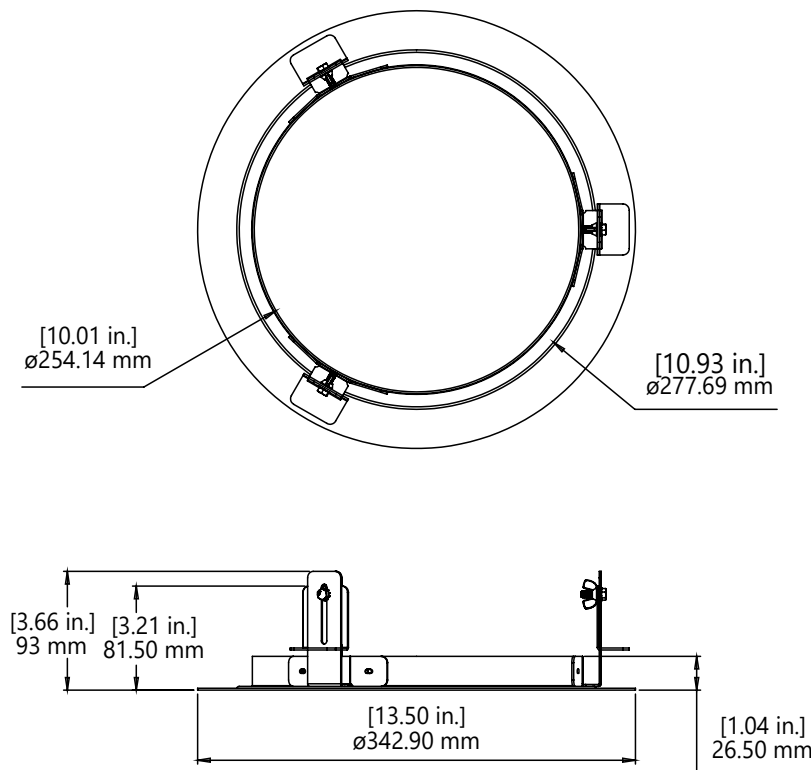

Customer Name	Date
Project Name	
Catalog Number	

DECAUX MAX Adapter Ring

The adapter ring is the perfect solution to retrofit an LRC 12" aperture downlight with any of the Lumination® 10" downlight fixtures. The adapter ring easily installs in the ceiling with thumb screws for quick installation.

ADAPTER RING DIMENSIONS:

Compatible Fixtures: LRC10
Hole Diameter: 11.7" – 12.3"

ORDERING INFORMATION

SKU	MATERIAL DESCRIPTION	PRODUCT DESCRIPTION
93030117	A12RC10RSDPA	12" ADAPTER RING, CLEAR ALZAK FINISH
93030118	A12RC10RPTWT	12" ADAPTER RING, WHITE PAINTED FINISH