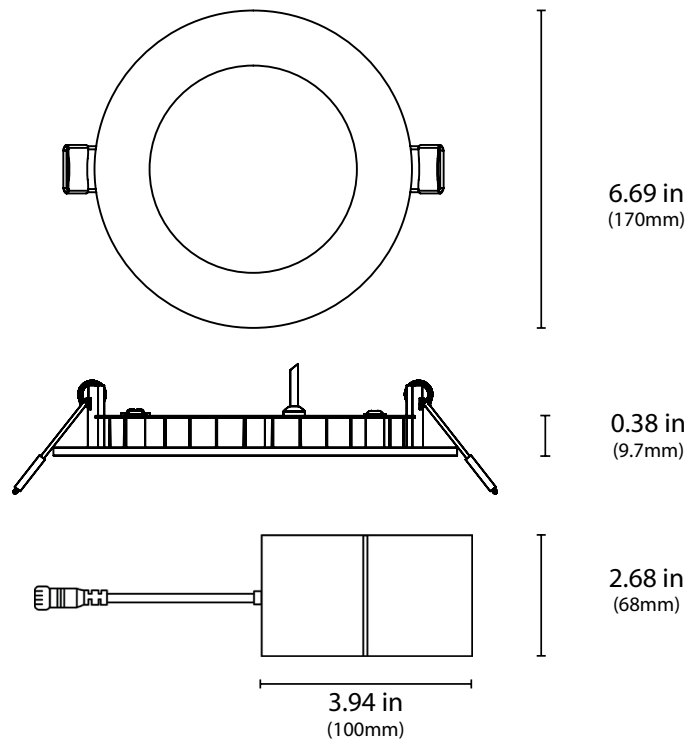

IXE

Canless Edge-Lit Recessed LED Downlight

The IXE 6-inch Canless LED Downlight presents a clean and attractive low-profile design that's incredibly easy to install. Choose from 2700K, 3000K, 3500K, 4000K, and 5000K for true customized lighting in any room. The edge-lit technology provides consistent lighting with an extremely thin fixture depth at just 0.38". The separate, off-board driver and spring-loaded retention tabs eliminate the need for a recessed housing. A plenum-rated cable links the downlight to the remote driver, keeping heat away from vital components for an increased product lifespan. The IXE is Insulation Contact rated (IC-rated), Airtight, Wet-Location rated, and protected by NICOR's 5-Year Limited Warranty. Available in 12-packs, delivered ready to install and use right out of the box, no other parts or components required.

Dimensions

FEATURES

Cast-Aluminum Housing

Lightweight and durable. Helps direct heat away from vital electrical components

High-Performance LEDs

Even light distribution, maximum lumen output, and true color definition

Selectable Color Temperature

Choose between 2700K, 3000K, 3500K, 4000K, or 5000K

Easy Installation

Spring-loaded retention tabs, push-in wire connectors, and cut-out template help make installation a breeze.

Ordering Information					Example: IXE61120S8RDWH		
Series	Size	Version	Voltage	CCT's	CRI	Shape	Trim Color
IXE	6 (6-inch)	1 (Version 1)	120 (120VAC)	S (Select: 2700K/3000K/3500K/4000K/5000K)	8 (80 CRI)	RD (Round)	WH (White)
							BK (Black) ¹