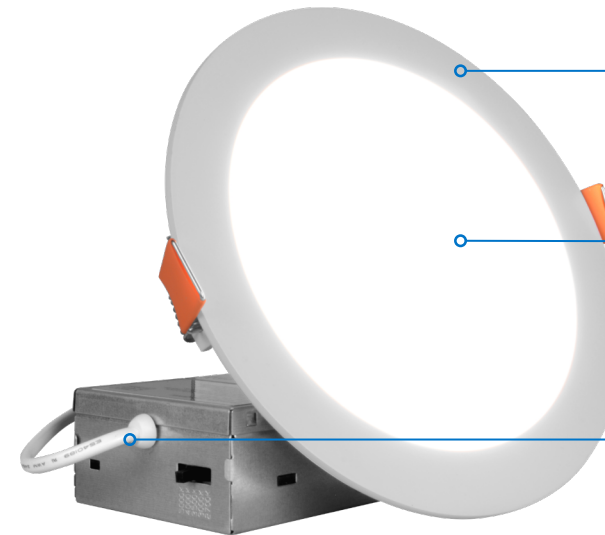

IXE

Canless Edge-Lit Recessed LED Downlight

The IXE 6-inch Canless LED Downlight presents a clean and attractive low-profile design that's incredibly easy to install. Choose from 2700K, 3000K, 3500K, 4000K, and 5000K for true customized lighting in any room. The edge-lit technology provides consistent lighting with an extremely thin fixture depth at just 0.38". The separate, off-board driver and spring-loaded retention tabs eliminate the need for a recessed housing. A plenum-rated cable links the downlight to the remote driver, keeping heat away from vital components for an increased product lifespan. The IXE is Insulation Contact rated (IC-rated), Airtight, Wet-Location rated, and protected by NICOR's 5-Year Limited Warranty. Available in 12-packs, delivered ready to install and use right out of the box, no other parts or components required.

Dimensions

FEATURES

Cast-Aluminum Housing

Lightweight and durable. Helps direct heat away from vital electrical components

High-Performance LEDs

Even light distribution, maximum lumen output, and true color definition

Ordering Information					Example: IXE61120S8RDWH		
Series	Size	Version	Voltage	CCT's	CRI	Shape	Trim Color
IXE	6 (6-inch)	1 (Version 1)	120 (120VAC)	S (Select: 2700K/3000K/3500K/4000K/5000K)	8 (80 CRI)	RD (Round)	WH (White)
							BK (Black) ¹

¹ The black finish option will include the white downlight with black faceplate trim. Additional faceplates available in nickel and oil-rubbed bronze. Specifications and dimensions subject to change without notice. Please refer to the website for the most up-to-date information.