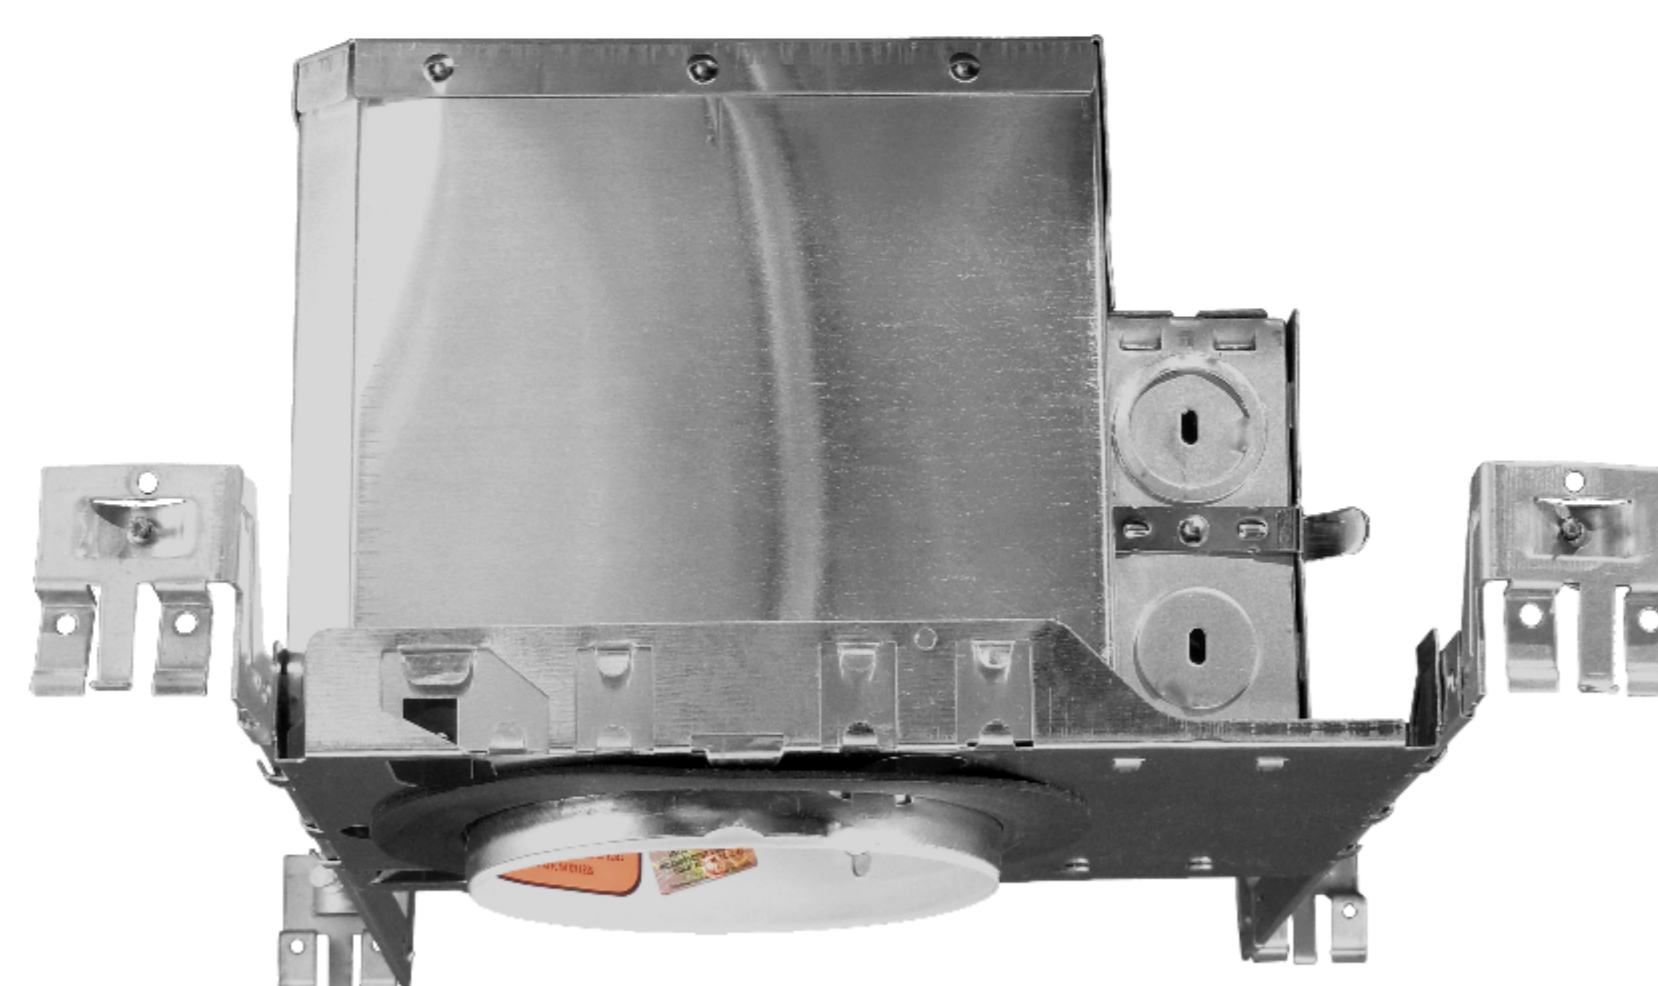

# COMPATIBLE RECESSED HOUSINGS

**NICOR** | REMODEL

**NICOR** | NEW CONSTRUCTION

19001AR | 4"

IC-RATED  
AIRTIGHT  
DAMP-LOCATION  
UL LISTED

19000A | 4"

IC-RATED  
AIRTIGHT  
DAMP-LOCATION  
UL LISTED

19001AR-LED-ID | 4"

LED 

IC-RATED  
AIRTIGHT  
DAMP-LOCATION  
UL LISTED

19000A-LED-ID | 4"

LED 

IC-RATED  
AIRTIGHT  
DAMP-LOCATION  
UL LISTED

Also fit's universal 4-inch  
recessed housings

19002A | 4"

IC-RATED  
AIRTIGHT  
DAMP-LOCATION  
UL LISTED