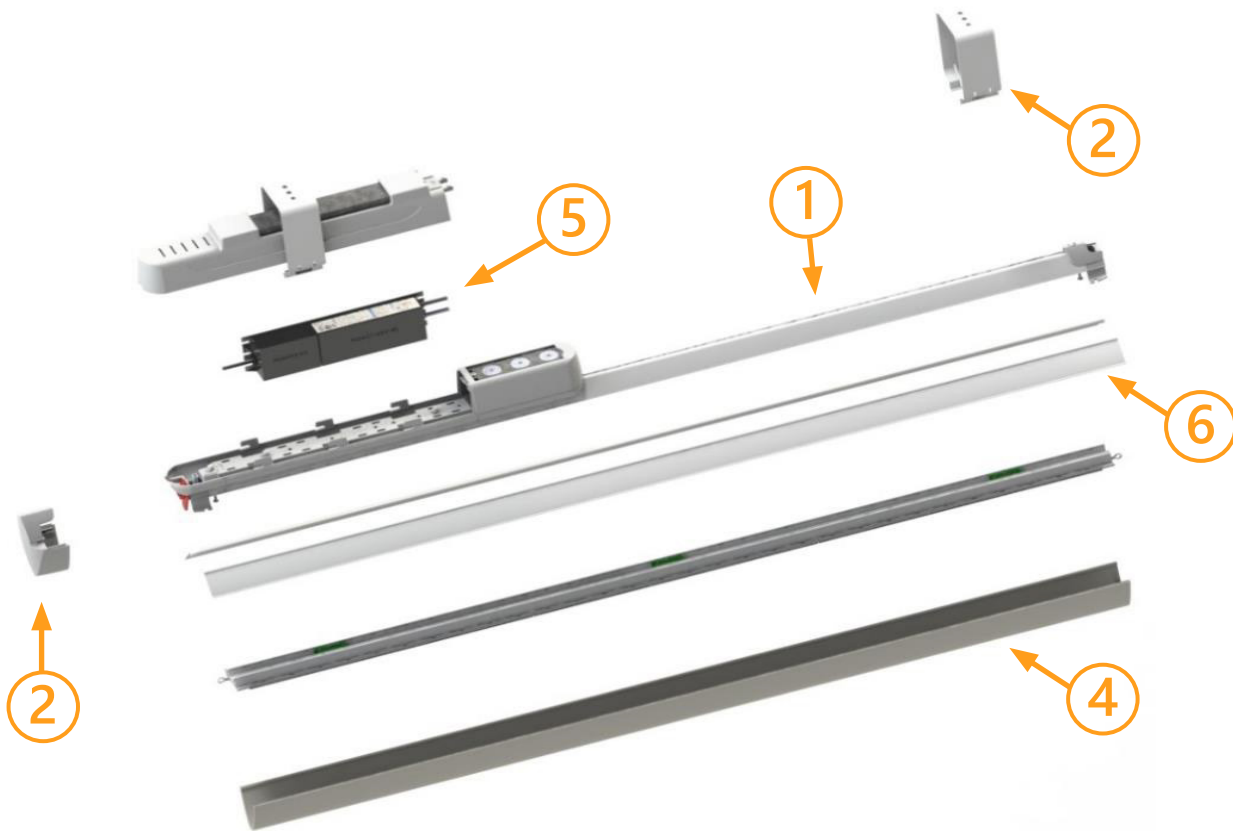

# Replacement Parts

## Lumination® LED Luminaire (LUS Series)

Reference number	Description	Page Numbers
1	Light Engine	2
2	Brackets	4
3	Caps	
4	Lens	5
5	Power Supply	6
6	Reflector	7
7	Starter Kit	