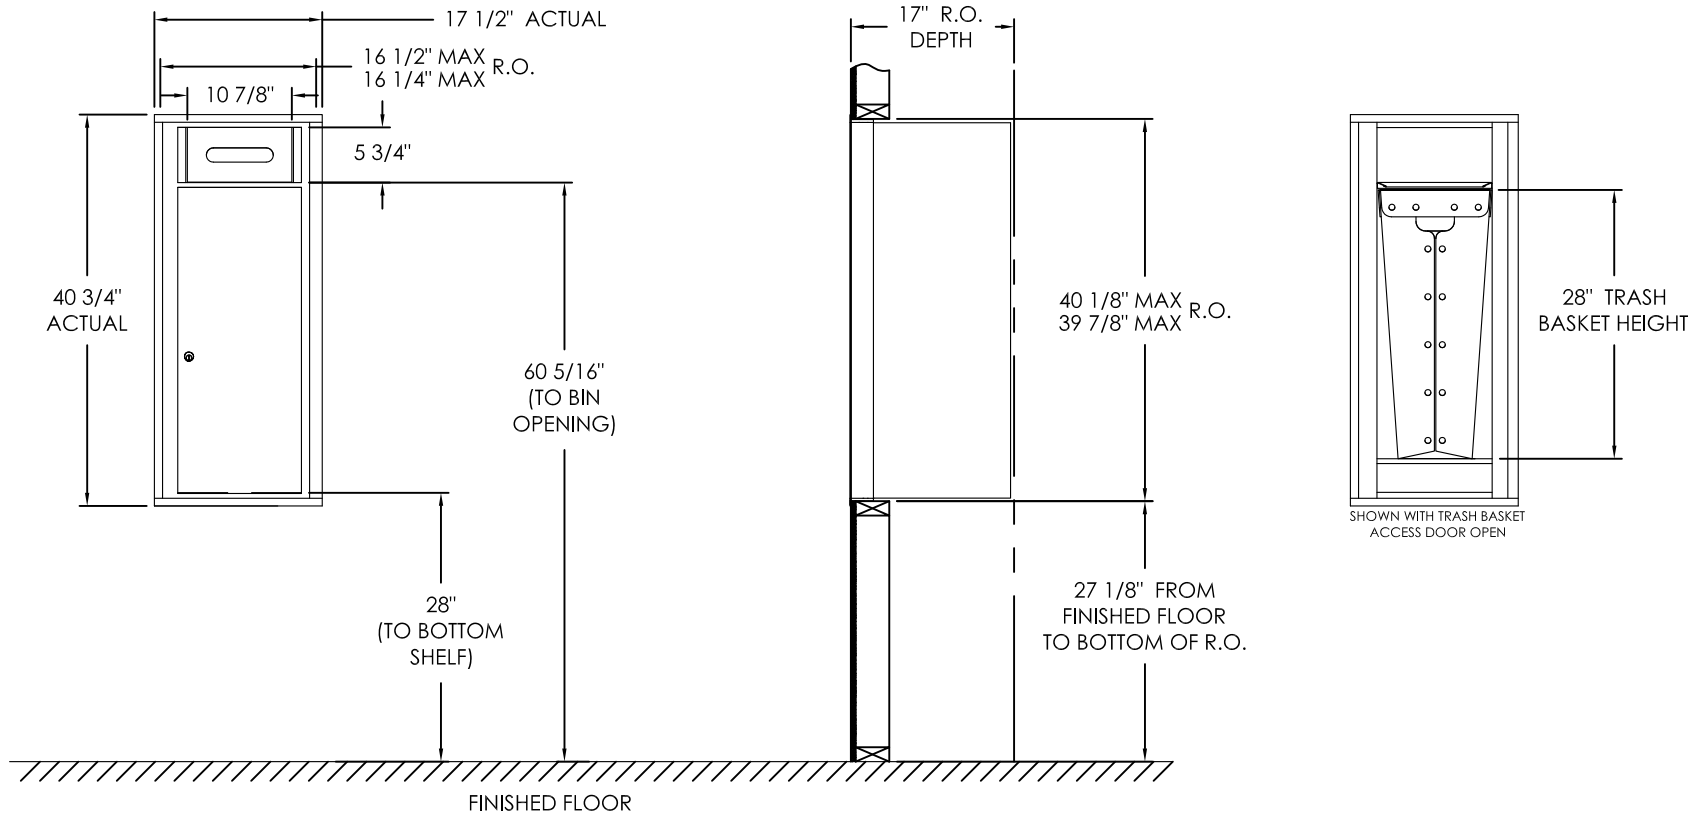

versatile™ 4C Trash/Recycling Bin, 4C11S-BIN

Notes:

1. 4C Trash/Recycling Bins are for private application only / not USPS Approved.
2. Module may be recessed, surface, or pedestal mounted and coordinates with Florence 4C mailbox modules, see installation manual for details.
3. Includes (1) trash/recycling compartment, (1) 15-gallon trash basket made of recycled plastic and customized to compartment (Note: trash bag furnished by others).

PRODUCT SERIES: VERSATILE™ 4C TRASH/RECYCLING BIN

AF FLORENCE
manufacturing company

5935 Corporate Drive • Manhattan, KS 66503
 www.florencemailboxes.com • (800) 275-1747

A GIBALTAR INDUSTRIES COMPANY

MODEL	4C11S-BIN	REV	B
SCALE	NONE	LAST REV DATE	07/02/19
DRAWING NUMBER	4C11S-BINCS	DRAWN BY	RAK